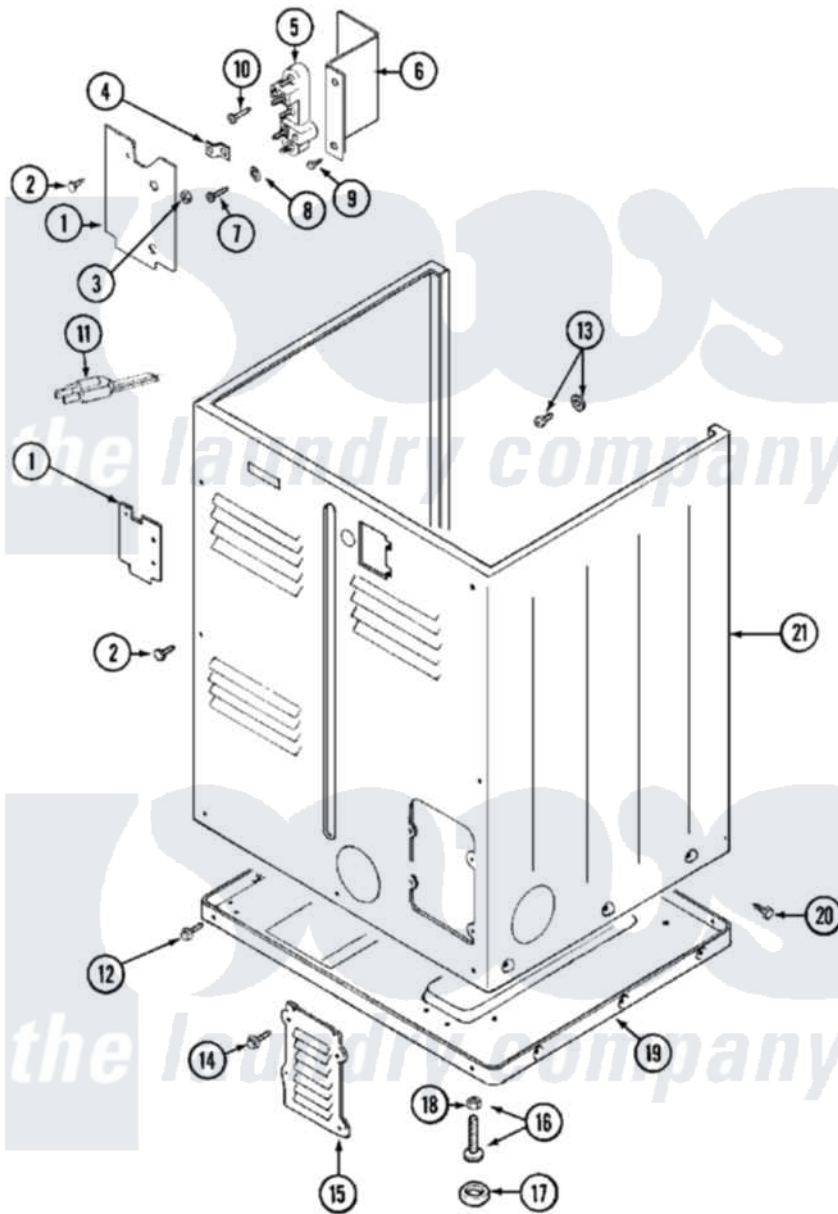

Maytag MDE12PDADL 09 - CABINET-REAR

Maytag [Residential Maytag MDE12PDADL Dryer Parts](#) Parts Diagram 09 - CABINET-REAR
 Click on the part number to view part

Item	Original Part Number	Replaced By	Status	Part Description
001	Y312905		Not Available	COVER, TERMINAL
002	Y313561			Screw----NA
003	311484	112432		Nut
004	Y312184			Strap, Grounding
005	33001244			Block, Terminal
006	Y312904			Bracket, Terminal Block
007	Y312209	W10001200		Screw
008	Y311270			Washer, Terminal Block
009	Y310632	1163839		Screw
010	NLA		Not Available	SCREW, GROUND STRAP
011	305168	33002916		Power Cord, Canadian 240V
"	33001425			Locknut, Eared For Canadian
012	Y313561			Screw----NA
"	Y310632	1163839		Screw
013	NLA		Not Available	SCREW & WASHER ASSEMBLY
014	216423	3370225		Screw

015	Y312951		Not Available	ACCESS COVER, BACK
016	Y305086			Adjustable Leg And Nut
017	Y314137			Foot, Rubber
018	Y052740	62739		Nut, Lock
019	Y303361		Not Available	BASE ASSY. (UPPER & LOWER)
020	213007			Xfor Cabinet See Cabinet, Back
021	NLA		Not Available	CABINET (WHT)