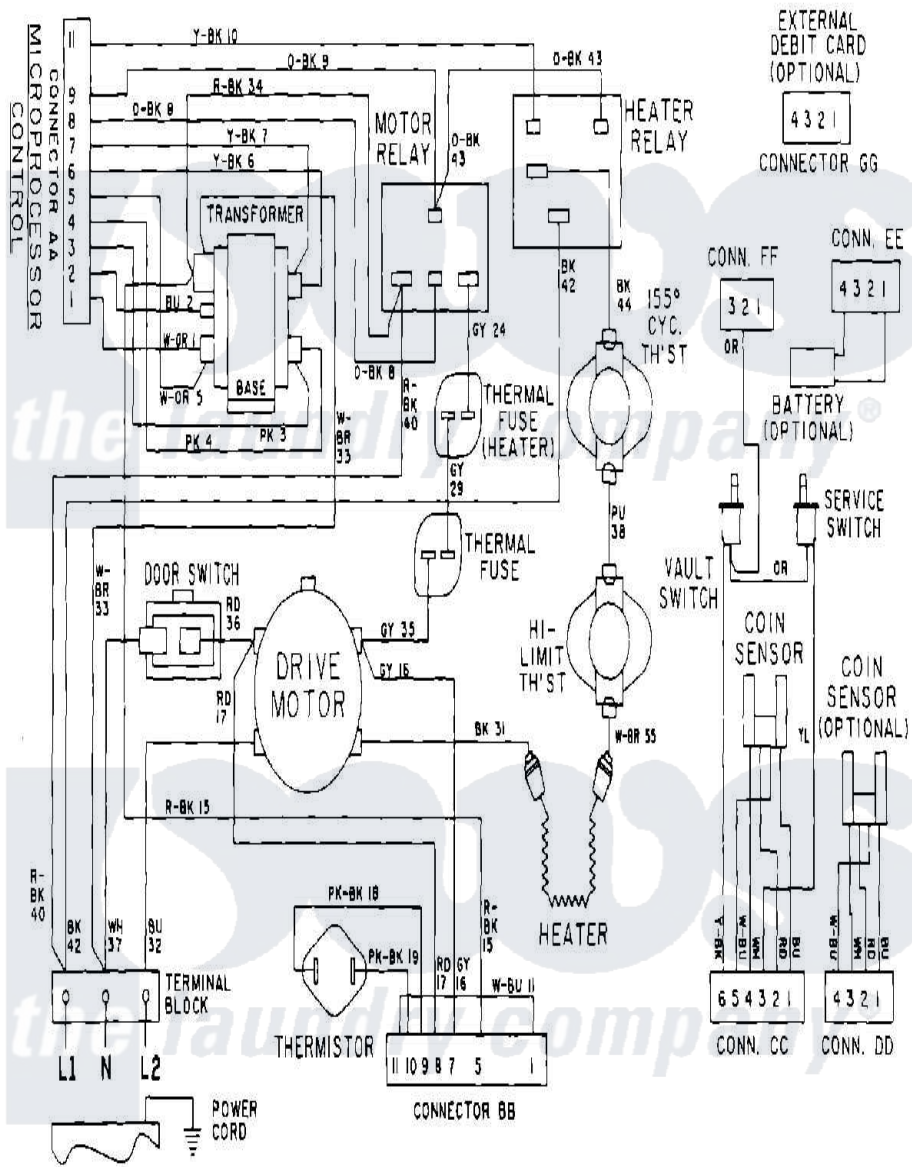

Maytag MDE12PDADW 06 - WIRING INFORMATION

Maytag Residential Maytag MDE12PDADW Dryer Parts Parts Diagram 06 - WIRING INFORMATION
 Click on the part number to view part

Item	Original Part Number	Replaced By	Status	Part Description
001	NLA		Not Available	WIRING INFORMATION