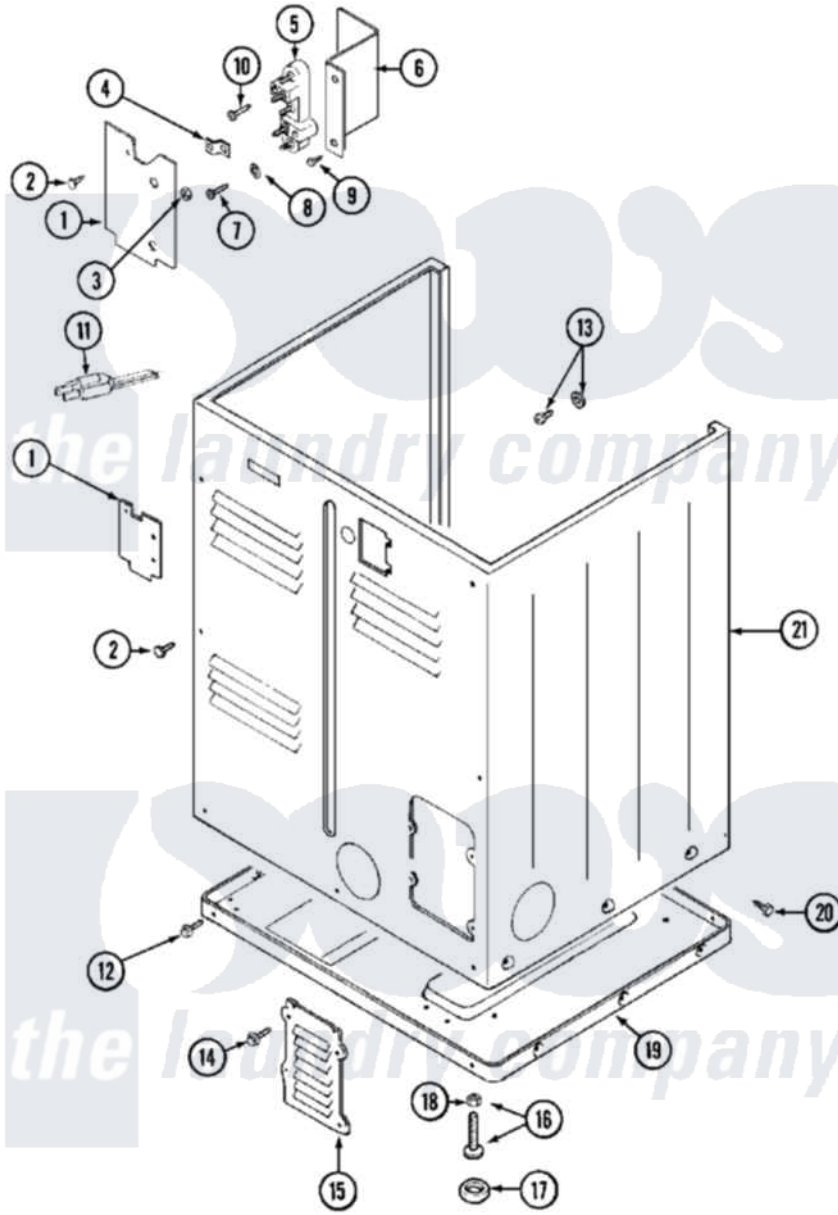

# Maytag MDE12PDADW 09 - CABINET-REAR

Maytag Residential Maytag MDE12PDADW Dryer Parts Parts Diagram 09 - CABINET-REAR  
 Click on the part number to view part

Item	Original Part Number	Replaced By	Status	Part Description
001	Y312905		Not Available	COVER, TERMINAL
002	<a href="#">Y313561</a>			Screw---NA
003	311484	<a href="#">112432</a>		Nut
004	<a href="#">Y312184</a>			Strap, Grounding
005	<a href="#">33001244</a>			Block, Terminal
006	<a href="#">Y312904</a>			Bracket, Terminal Block
007	Y312209	<a href="#">W10001200</a>		Screw
008	<a href="#">Y311270</a>			Washer, Terminal Block
009	Y310632	<a href="#">1163839</a>		Screw
010	NLA		Not Available	SCREW, GROUND STRAP
011	305168	<a href="#">33002916</a>		Power Cord, Canadian 240V
"	<a href="#">33001425</a>			Locknut, Eared For Canadian
012	<a href="#">Y313561</a>			Screw---NA
"	Y310632	<a href="#">1163839</a>		Screw
013	NLA		Not Available	SCREW & WASHER ASSEMBLY
014	216423	<a href="#">3370225</a>		Screw

015	Y312951		Not Available	ACCESS COVER, BACK
016	<a href="#">Y305086</a>			Adjustable Leg And Nut
017	<a href="#">Y314137</a>			Foot, Rubber
018	Y052740	<a href="#">62739</a>		Nut, Lock
019	Y303361		Not Available	BASE ASSY. (UPPER & LOWER)
020	<a href="#">213007</a>			Xfor Cabinet See Cabinet, Back
021	NLA		Not Available	CABINET (WHT)