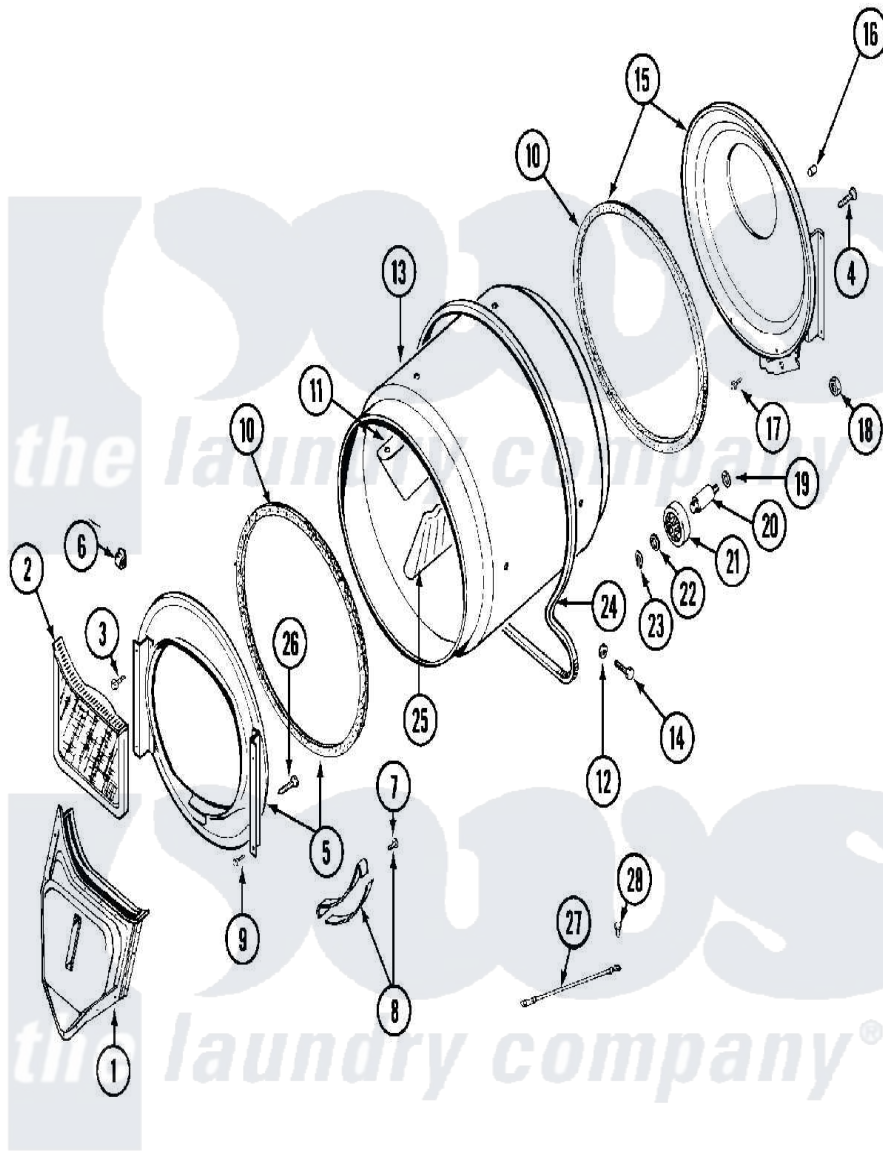

Maytag MDE12PDAEW 04 - TUMBLER

Maytag [Residential Maytag MDE12PDAEW Dryer Parts](#) Parts Diagram 04 - TUMBLER
 Click on the part number to view part

Item	Original Part Number	Replaced By	Status	Part Description
001	33001016			Outlet Duct Assembly
002	33001170	33002970		Lint Filte
003	NLA		Not Available	SCREW, TUMBLER SUPPORT
004	Y313561			Screw---NA
005	33001179			Front, Tumbler
006	Y310376			Clip, Door Switch Harness
007	210720			Rivet, Bearing To Tumbler Frnt
008	306508			Tumbler Bearing Kit ---W
009	Y310632	1163839		Screw
010	314820			Seal, Tumbler
011	33001012			Baffle
012	314158			Washer, Baffle To Tumbler
013	33001108		Not Available	DRYER TUMBLER, W/O BAFFLES
014	Y310759			Screw, Tumbler Baffles
015	33001178			Back, Tumbler

016	NLA	Not Available	COVER, THREAD
017	Y310632	1163839	Screw
018	312538	33001443	Nut, Hex
019	Y313347	312535	Washer, Vault Mounting Brk.
020	Y312948	6-3129480	Shaft- Tumbler
021	Y303373	12001541	Drum Roller/Washer Assembly--W
022	312535		Washer, Vault Mounting Brk.
023	410233	9703438	Ring-Retrn
024	Y312959		Poly "V" Belt For Tumbler
025	33001004		Baffle, Tall
026	Y314110	33002917	Screw, No.10-16
027	901220		Ground Wire
028	910343	488234	Screw 8-32 X 1/4