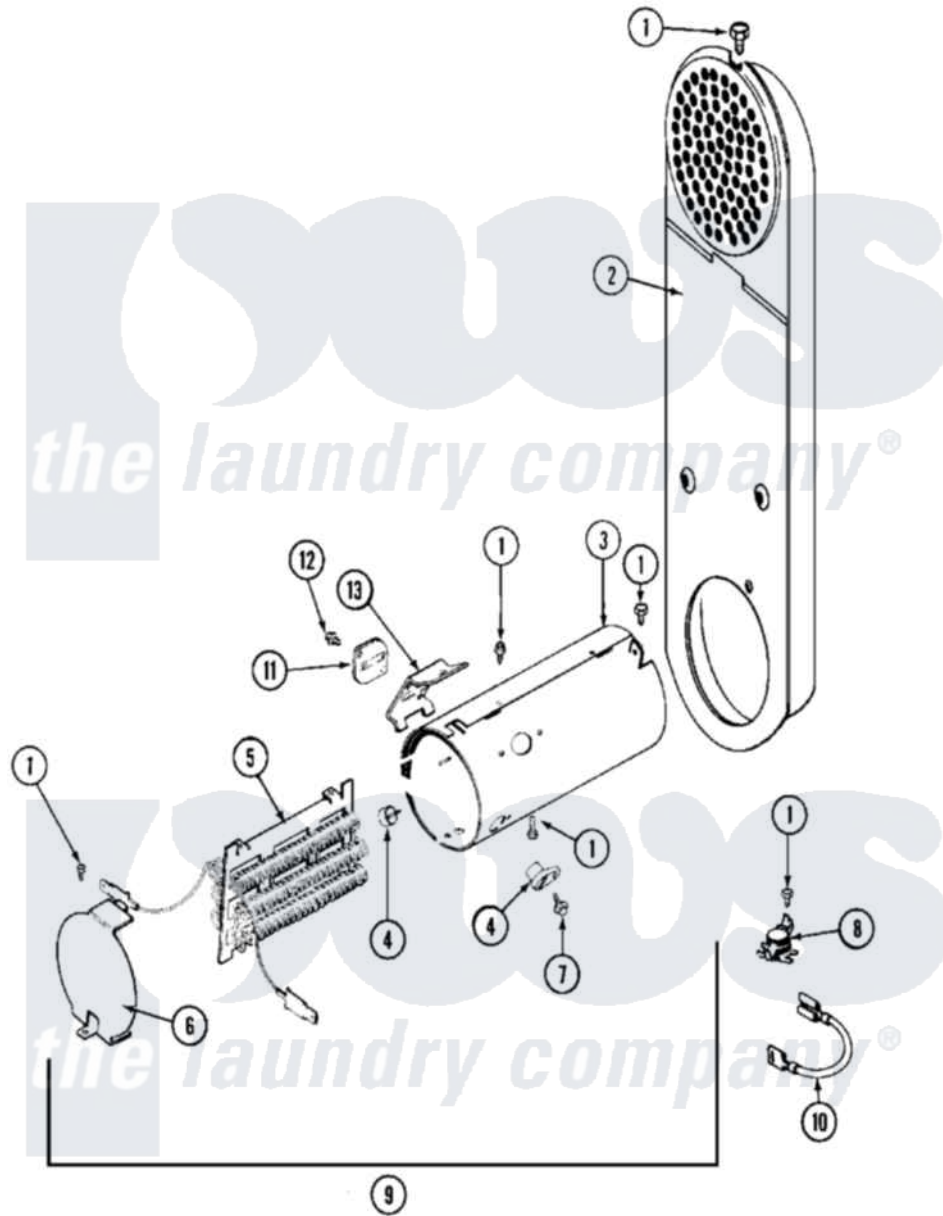

Maytag MDE12PDBCL 07 - HEATER

Maytag [Residential Maytag MDE12PDBCL Dryer Parts](#) Parts Diagram 07 - HEATER
 Click on the part number to view part

Item	Original Part Number	Replaced By	Status	Part Description
001	211294	90767		Screw, 8A X 3/8 HeX Washer Head Tapping
002	308503		Not Available	INLET DUCT ASSEMBLY
003	314995			Enclosure, Heater
004	314998			Insulator, Terminal
005	308614			Heater Sub-Assembly
"	Y308612			Heater Sub-Assembly
"	Y308613	W10116747		Heater
006	314999			Shield, Radiant
007	NLA		Not Available	SCREW, TERMINAL INSULATOR
008	303396			Thermostat, Hi-Limit
009	307178			Heater Assembly
"	307179			Heater Assembly
"	307181			Heater Assembly Complete
010	Y307173			Wire, Jumper
011	307473			Fuse, Thermal

012

NLA

Not Available

SCREW

013

[315346](#)

Bracket, Thermal Fuse

014