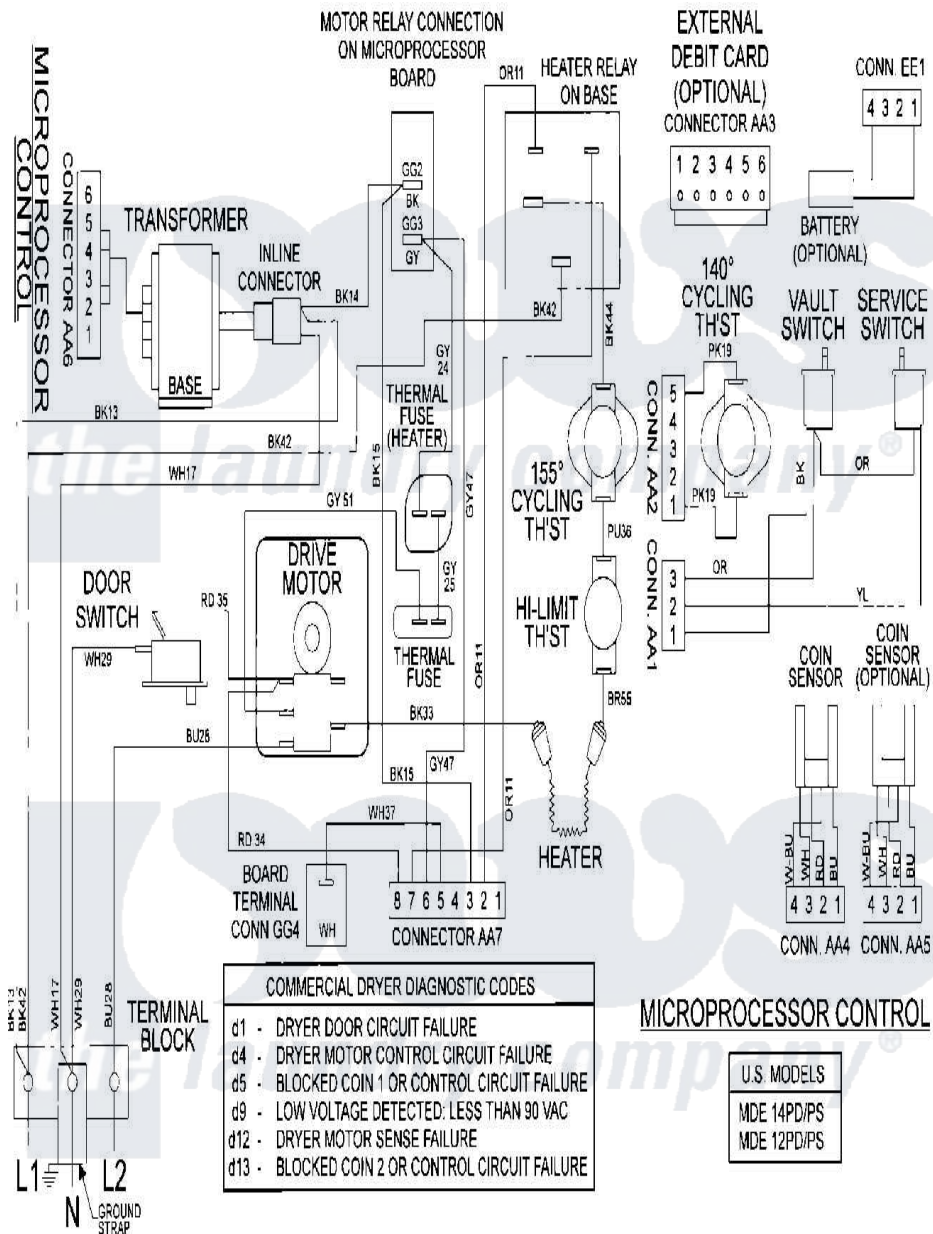

# Maytag MDE12PDBCL 09 - WIRING INFORMATION

Maytag Residential Maytag MDE12PDBCL Dryer Parts Parts Diagram 09 - WIRING INFORMATION  
Click on the part number to view part

Item	Original Part Number	Replaced By	Status	Part Description
001	NLA		Not Available	WIRING INFORMATION