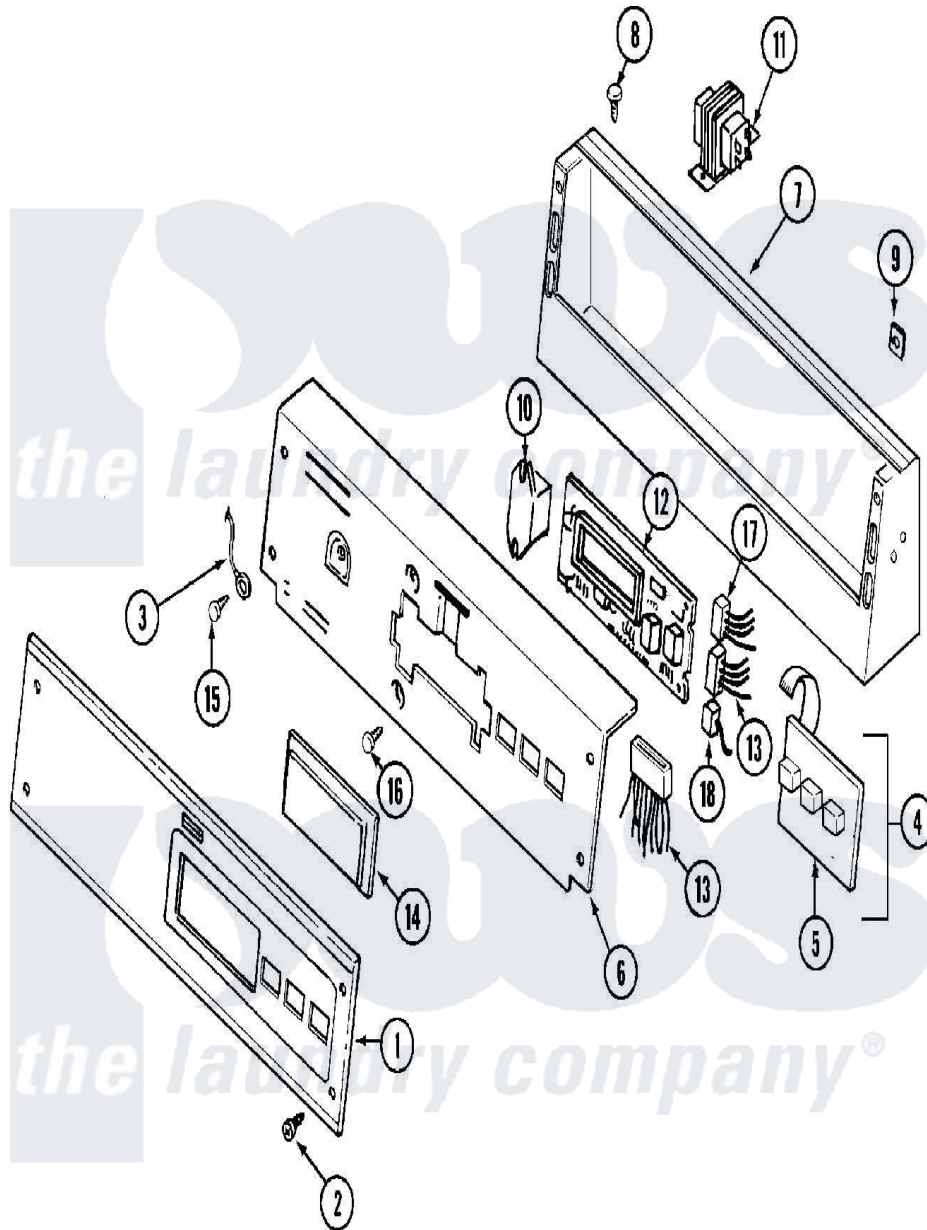

Maytag MDE12PDBCW 01 - CONTROL PANEL

Maytag [Residential Maytag MDE12PDBCW Dryer Parts](#) Parts Diagram 01 - CONTROL PANEL
 Click on the part number to view part

Item	Original Part Number	Replaced By	Status	Part Description
001	33001737			Panel, Control
002	215506			Screw, Control Panel Overlay
003	22001959			Wire, Ground
004	215527	W10140652		Screw, 6-20 X 1/2
"	306694			Backup Plate With Switch
005	215517	W10131113		Push Button
006	33001736		Not Available	PLATE, BACK-UP (WHT)
"	NLA		Not Available	(ALM)
007	NLA		Not Available	CONSOLE (WHT)
008	212276	W10116760		Screw
009	215003			Fastener, Panel And Bracket
010	206824	W10133335		Relay, Motor
"	Y313559			Screw
011	211294	90767		Screw, 8A X 3/8 HeX Washer Head Tapping
"	22001960			Transformer
012	33001204			Stand-Off, Control Board

"	33001738	W10130081	Control Board
"	912077		Locknut, Reader Harness
013	314531		Connector, Edgeboard
"	33001739		Wire Harness, Main
014	22001962	W10131114	Cover, Display
015	211252		Screw, Ground Wire
016	215526		Screw, Circuit Board
017	22001965		Optic Switch Assembly
"	NLA	Not Available	CONNECTOR, EDGEBOARD- --NA
018	22001361		Connector, Edgeboard
"	22001966		Harness, Sensor Switch