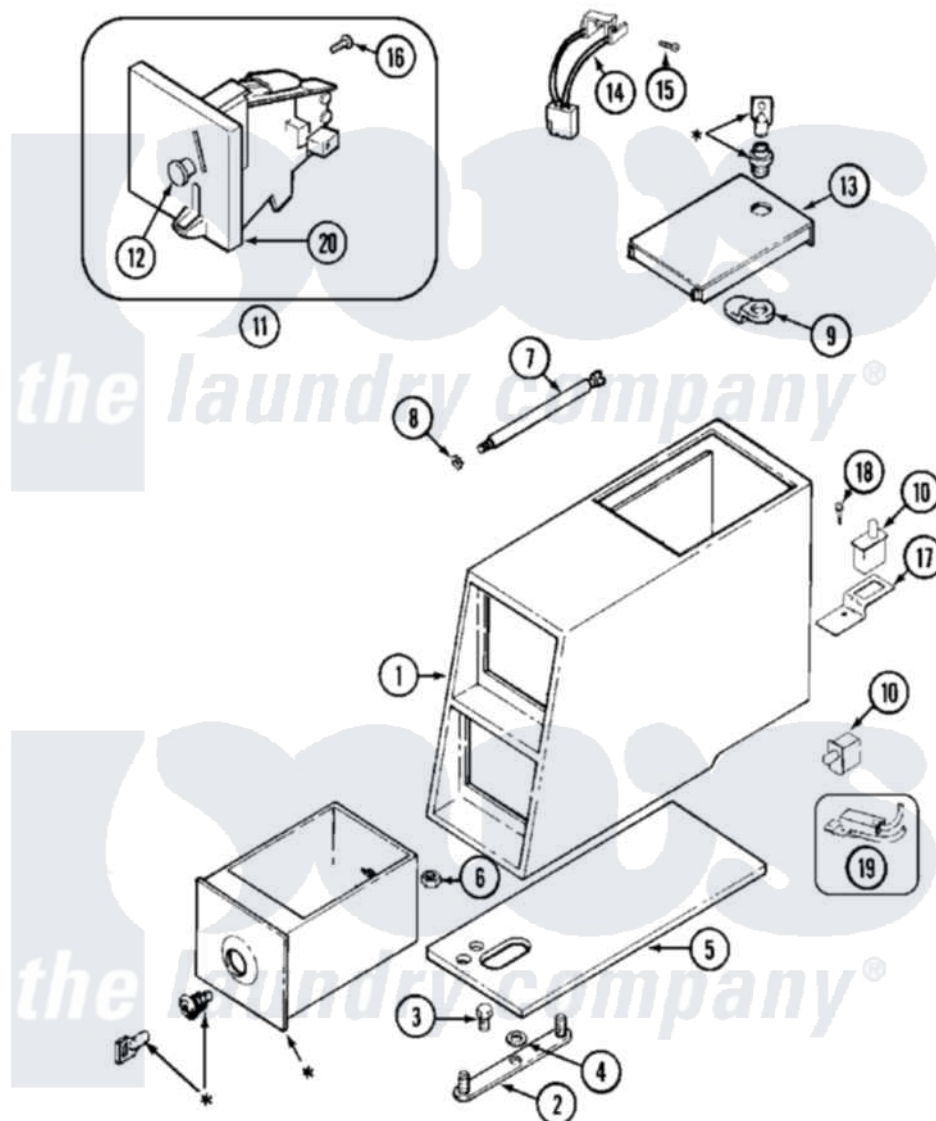

# Maytag MDE12PBCW 02 - CONTROL CENTER

\* CONTACT YOUR COMMERCIAL LAUNDRY DISTRIBUTOR

Maytag [Residential Maytag MDE12PBCW Dryer Parts](#) Parts Diagram 02 - CONTROL CENTER  
 Click on the part number to view part

Item	Original Part Number	Replaced By	Status	Part Description
001	<a href="#">22002480</a>			Vault, Coin PD Coin Drop Supplied By Dist.
"	22002481	<a href="#">22002480</a>		Vault, Coin PD Coin Drop Supplied By Dist.
002	22001810		Not Available	STRAP, MOUNTING
003	211294	<a href="#">90767</a>		Screw, 8A X 3/8 HeX Washer Head Tapping
004	<a href="#">910309</a>			Washer, Mounting Strap
005	<a href="#">22001870</a>			Gasket, Coin Vault
"	<a href="#">22001874</a>			Gasket, Coin Vault
006	Y052740	<a href="#">62739</a>		Nut, Lock
007	<a href="#">213035</a>			Bolt, Locking
008	<a href="#">910181</a>			Lockwasher, Terminal Block
009	NLA		Not Available	CAM, LOCKING
010	<a href="#">33001250</a>			Switch, Vault And Service Door
"	912012	<a href="#">3400409</a>		Screw
011	22001873	<a href="#">22004112</a>		Coin Drop Greenwald Us.25

"	<a href="#">22001875</a>		Coin Drop Assembly-Dual
"	<a href="#">22002144</a>		Single Faceplate
012	<a href="#">216200</a>		Face Plate Return Button
013	22001910	<a href="#">22003679</a>	Timer Access Door Assembly
"	22001911	<a href="#">22003692</a>	Timer Access Door Assembly
014	<a href="#">22001965</a>		Optic Switch Assembly
015	<a href="#">314665</a>		Screw, Switch Assembly
016	<a href="#">216068</a>		Screw, Coin Drop
017	<a href="#">22001404</a>		Bracket, Service Switch
018	212276	<a href="#">W10116760</a>	Screw
019	<a href="#">22001966</a>		Harness, Sensor Switch
020	<a href="#">22002144</a>		Single Faceplate