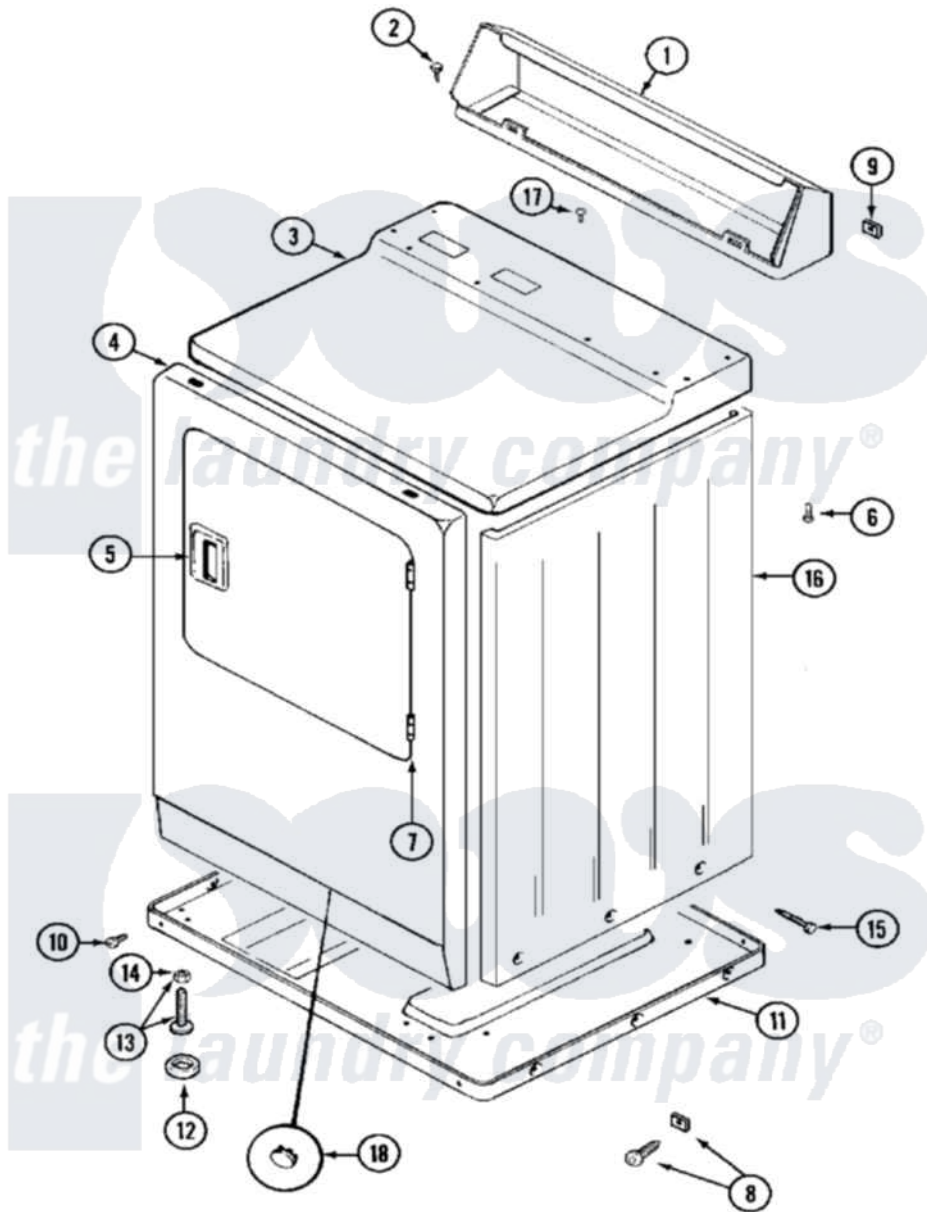

Maytag MDE12PDBCW 03 - CABINET-FRONT

Maytag [Residential Maytag MDE12PDBCW Dryer Parts](#) Parts Diagram 03 - CABINET-FRONT
 Click on the part number to view part

Item	Original Part Number	Replaced By	Status	Part Description
001	NLA		Not Available	CONSOLE (WHT)
002	212276	W10116760		Screw
003	33001740			Cover, Top
"	NLA		Not Available	(ALM)
004	33001486	98008544		Screw
"	NLA		Not Available	PANEL, FRONT (WHT)---NA
005	33001241			Handle, Door
"	33001254	37001047		Handle, Door
006	214354			Screw, Top Cover To Cabnt.
007	33001230			Hinge, Door
008	22001496			Front Panel Fastener And Screw
009	215075			Fastener, Control Panel To Console
010	Y313561			Screw---NA
"	Y310632	1163839		Screw
011	V302361		Not Available	BASE ASSY. (UPPER &

011	1303301	Not Available	LOWER)
012	Y314137		Foot, Rubber
013	Y305086		Adjustable Leg And Nut
014	Y052740	62739	Nut, Lock
015	213007		Xfor Cabinet See Cabinet, Back
016	NLA	Not Available	CABINET (WHT)
017	210186	3370225	Screw
018	33001614	Not Available	PLUG, FRONT PANEL (WHT)
"	33001615	Not Available	PLUG, FRONT PANEL (ALM)