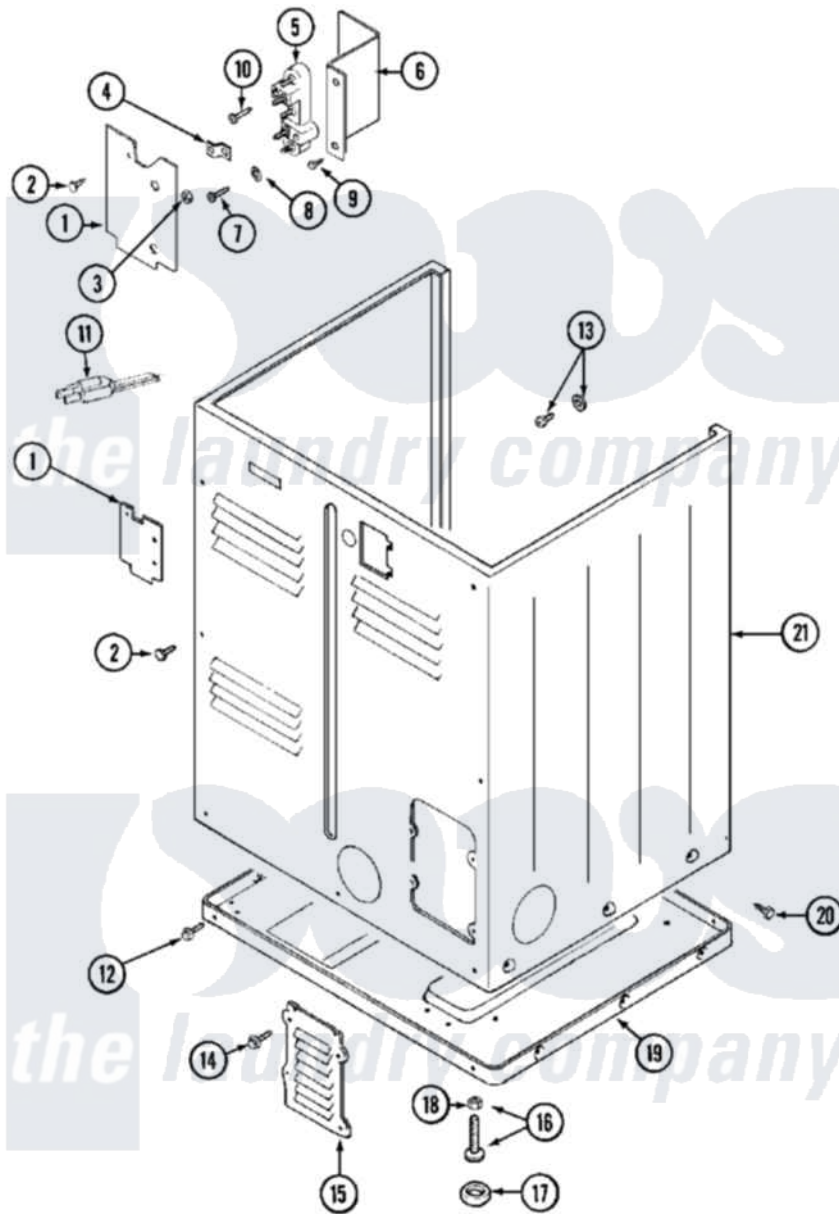

# Maytag MDE12PDBCW 05 - CABINET-REAR

Maytag Residential Maytag MDE12PDBCW Dryer Parts Parts Diagram 05 - CABINET-REAR  
 Click on the part number to view part

Item	Original Part Number	Replaced By	Status	Part Description
001	Y312905		Not Available	COVER, TERMINAL
002	<a href="#">Y313561</a>			Screw----NA
003	311484	<a href="#">112432</a>		Nut
004	<a href="#">Y312184</a>			Strap, Grounding
005	<a href="#">33001244</a>			Block, Terminal
006	<a href="#">Y312904</a>			Bracket, Terminal Block
007	Y312209	<a href="#">W10001200</a>		Screw
008	<a href="#">Y311270</a>			Washer, Terminal Block
009	Y310632	<a href="#">1163839</a>		Screw
010	NLA		Not Available	SCREW, GROUND STRAP
011	305168	<a href="#">33002916</a>		Power Cord, Canadian 240V
"	<a href="#">33001425</a>			Locknut, Eared For Canadian
012	<a href="#">Y313561</a>			Screw----NA
"	Y310632	<a href="#">1163839</a>		Screw
013	NLA		Not Available	SCREW & WASHER ASSEMBLY
014	216423	<a href="#">3370225</a>		Screw

015	Y312951		Not Available	ACCESS COVER, BACK
016	<a href="#">Y305086</a>			Adjustable Leg And Nut
017	<a href="#">Y314137</a>			Foot, Rubber
018	Y052740	<a href="#">62739</a>		Nut, Lock
019	Y303361		Not Available	BASE ASSY. (UPPER & LOWER)
020	<a href="#">213007</a>			Xfor Cabinet See Cabinet, Back
021	NLA		Not Available	CABINET (WHT)