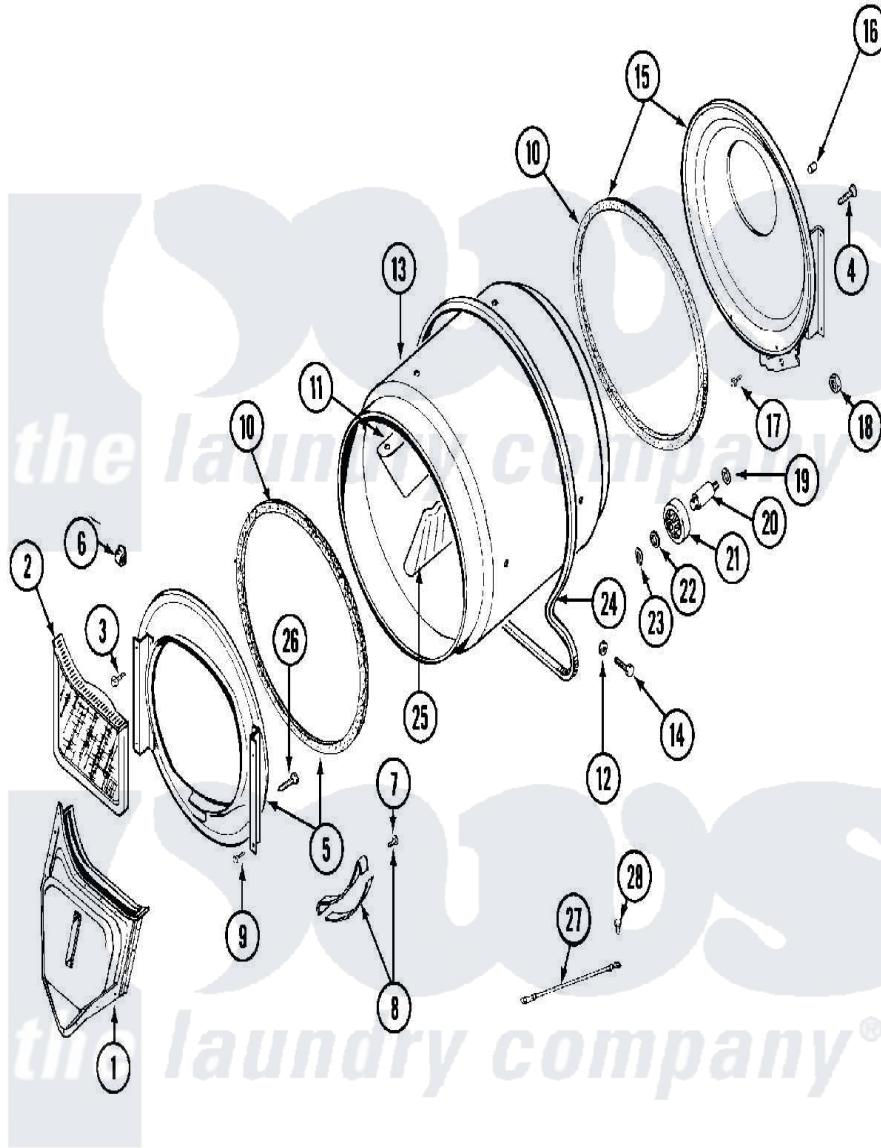

Maytag MDE12PDBCW 06 - TUMBLER

Maytag Residential Maytag MDE12PDBCW Dryer Parts Parts Diagram 06 - TUMBLER
 Click on the part number to view part

Item	Original Part Number	Replaced By	Status	Part Description
001	33001016			Outlet Duct Assembly
002	33001170	33002970		Lint Filte
003	NLA		Not Available	SCREW, TUMBLER SUPPORT
004	Y313561			Screw---NA
005	33001179			Front, Tumbler
006	Y310376			Clip, Door Switch Harness
007	210720			Rivet, Bearing To Tumbler Frnt
008	306508			Tumbler Bearing Kit ---W
009	Y310632	1163839		Screw
010	314820			Seal, Tumbler
011	33001012			Baffle
012	314158			Washer, Baffle To Tumbler
013	33001108		Not Available	DRYER TUMBLER, W/O BAFFLES
014	Y310759			Screw, Tumbler Baffles
015	33001178			Back, Tumbler

016	NLA	Not Available	COVER, THREAD
017	Y310632	1163839	Screw
018	312538	33001443	Nut, Hex
019	Y313347	312535	Washer, Vault Mounting Brk.
020	Y312948	6-3129480	Shaft- Tumbler
021	Y303373	12001541	Drum Roller/Washer Assembly--W
022	312535		Washer, Vault Mounting Brk.
023	410233	9703438	Ring-Retrn
024	Y312959		Poly "V" Belt For Tumbler
025	33001004		Baffle, Tall
026	Y314110	33002917	Screw, No.10-16
027	901220		Ground Wire
028	910343	488234	Screw 8-32 X 1/4