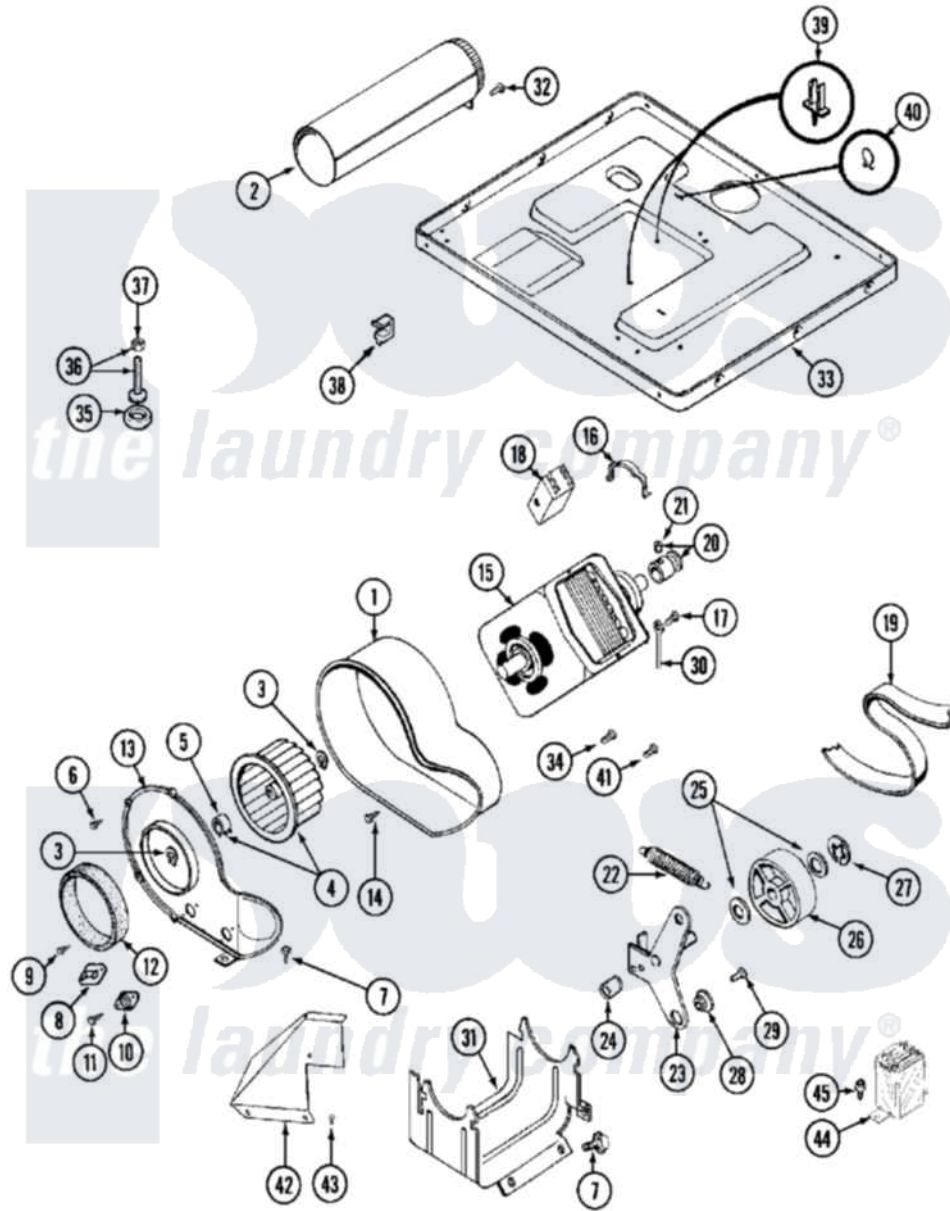

Maytag MDE12PBCW 08 - MOTOR DRIVE

Maytag [Residential Maytag MDE12PBCW Dryer Parts](#) Parts Diagram 08 - MOTOR DRIVE
 Click on the part number to view part

Item	Original Part Number	Replaced By	Status	Part Description
001	Y312893			Housing, Blower
002	Y303442			EXHAUST DUCT ASSEMBLY
003	410233	9703438		Ring-Retrn
004	Y303836			Blower Wheel Assembly And Clamp
005	312967			Clamp, Blower Housing
006	Y312961	W10116751		Screw
007	Y313561			Screw----NA
008	303392			Thermostat, Cycling
"	Y303391	33303391		Thermostat, Cycling
009	211294	90767		Screw, 8A X 3/8 HeX Washer Head Tapping
010	306604			Cut-Off, Thermal Part Not Used
011	NLA		Not Available	SCREW, THERMAL CUT-OFF
012	Y312901			Seal, Housing Cover
013	314778		Not Available	COVER, BLOWER HOUSING