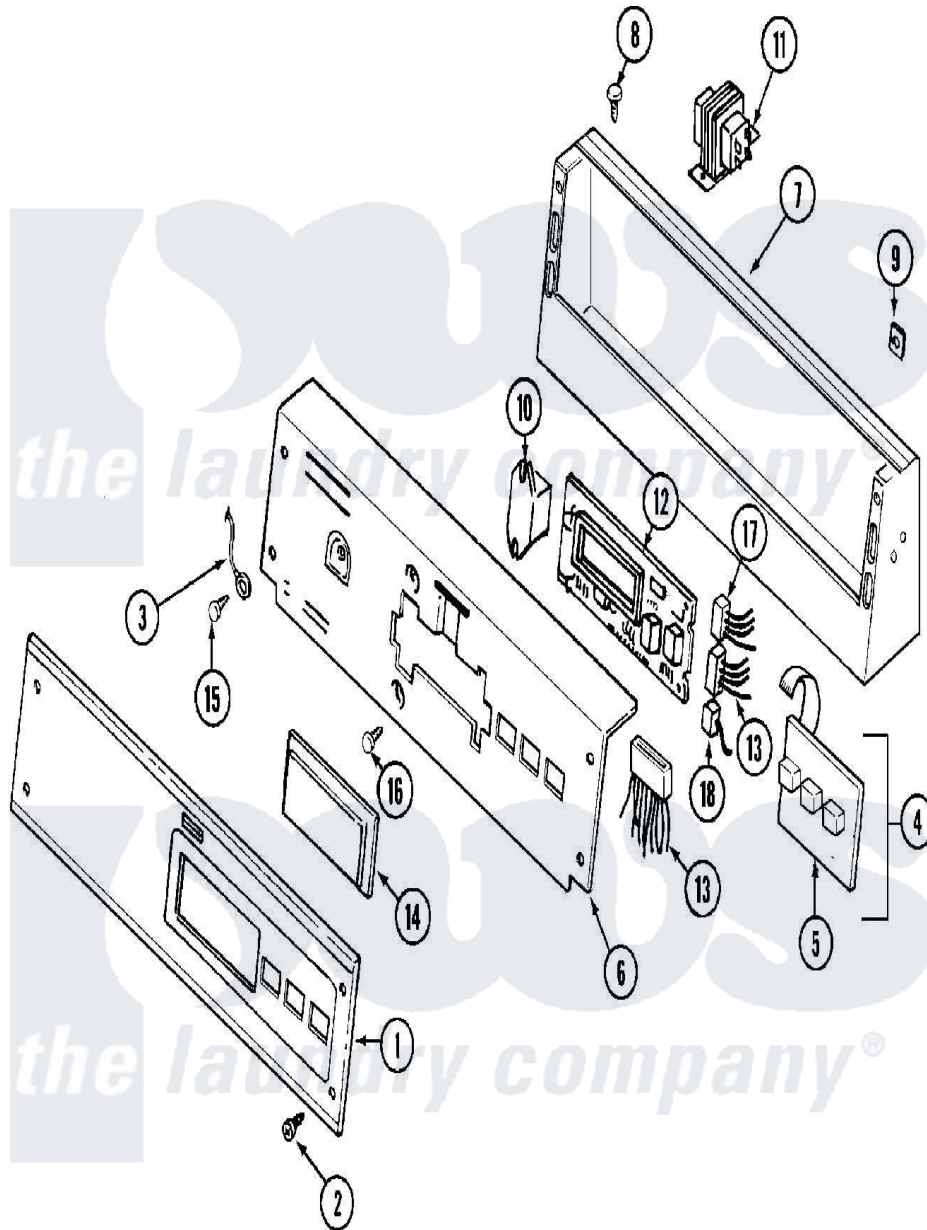

# Maytag MDE12PDBDW 01 - CONTROL PANEL

Maytag [Residential Maytag MDE12PDBDW Dryer Parts](#) Parts Diagram 01 - CONTROL PANEL  
 Click on the part number to view part

Item	Original Part Number	Replaced By	Status	Part Description
001	<a href="#">33001737</a>			Panel, Control
002	<a href="#">215506</a>			Screw, Control Panel Overlay
003	<a href="#">22001959</a>			Wire, Ground
004	215527	<a href="#">W10140652</a>		Screw, 6-20 X 1/2
"	<a href="#">306694</a>			Backup Plate With Switch
005	215517	<a href="#">W10131113</a>		Push Button
006	33001736		Not Available	PLATE, BACK-UP (WHT)
"	NLA		Not Available	(ALM)
007	NLA		Not Available	CONSOLE (WHT)
008	212276	<a href="#">W10116760</a>		Screw
009	<a href="#">215003</a>			Fastener, Panel And Bracket
010	206824	<a href="#">W10133335</a>		Relay, Motor
"	<a href="#">Y313559</a>			Screw
011	211294	<a href="#">90767</a>		Screw, 8A X 3/8 HeX Washer Head Tapping
"	<a href="#">22001960</a>			Transformer
012	<a href="#">33001204</a>			Stand-Off, Control Board

"	33001738	<a href="#">W10130081</a>	Control Board
"	<a href="#">912077</a>		Locknut, Reader Harness
013	<a href="#">314531</a>		Connector, Edgeboard
"	<a href="#">33001739</a>		Wire Harness, Main
014	22001962	<a href="#">W10131114</a>	Cover, Display
015	<a href="#">211252</a>		Screw, Ground Wire
016	<a href="#">215526</a>		Screw, Circuit Board
017	<a href="#">22001965</a>		Optic Switch Assembly
"	NLA	Not Available	CONNECTOR, EDGEBOARD- --NA
018	<a href="#">22001361</a>		Connector, Edgeboard
"	<a href="#">22001966</a>		Harness, Sensor Switch