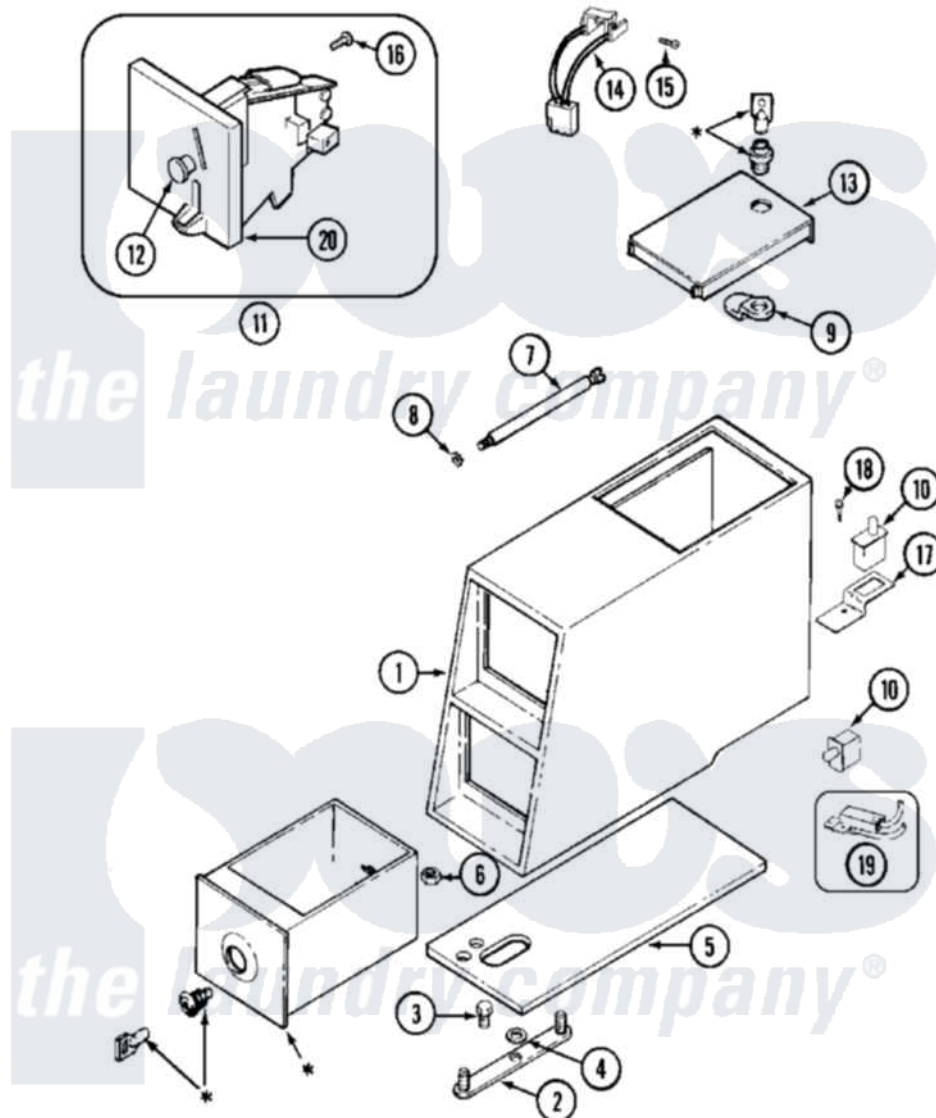

# Maytag MDE12PBDW 02 - CONTROL CENTER

\* CONTACT YOUR COMMERCIAL LAUNDRY DISTRIBUTOR

Maytag [Residential Maytag MDE12PBDW Dryer Parts](#) Parts Diagram 02 - CONTROL CENTER

[Click on the part number to view part](#)

Item	Original Part Number	Replaced By	Status	Part Description
001	<a href="#">22002480</a>			Vault, Coin PD Coin Drop Supplied By Dist.
"	22002481	<a href="#">22002480</a>		Vault, Coin PD Coin Drop Supplied By Dist.
002	22001810		Not Available	STRAP, MOUNTING
003	211294	<a href="#">90767</a>		Screw, 8A X 3/8 HeX Washer Head Tapping
004	<a href="#">910309</a>			Washer, Mounting Strap
005	<a href="#">22001870</a>			Gasket, Coin Vault
"	<a href="#">22001874</a>			Gasket, Coin Vault
006	Y052740	<a href="#">62739</a>		Nut, Lock
007	<a href="#">213035</a>			Bolt, Locking
008	<a href="#">910181</a>			Lockwasher, Terminal Block
009	NLA		Not Available	CAM, LOCKING
010	<a href="#">33001250</a>			Switch, Vault And Service Door
"	912012	<a href="#">3400409</a>		Screw
011	22001873	<a href="#">22004112</a>		Coin Drop Greenwald Us.25

"	<a href="#">22001875</a>		Coin Drop Assembly-Dual
"	<a href="#">22002144</a>		Single Faceplate
012	<a href="#">216200</a>		Face Plate Return Button
013	22001910	<a href="#">22003679</a>	Timer Access Door Assembly
"	22001911	<a href="#">22003692</a>	Timer Access Door Assembly
014	<a href="#">22001965</a>		Optic Switch Assembly
015	<a href="#">314665</a>		Screw, Switch Assembly
016	<a href="#">216068</a>		Screw, Coin Drop
017	<a href="#">22001404</a>		Bracket, Service Switch
018	212276	<a href="#">W10116760</a>	Screw
019	<a href="#">22001966</a>		Harness, Sensor Switch
020	<a href="#">22002144</a>		Single Faceplate