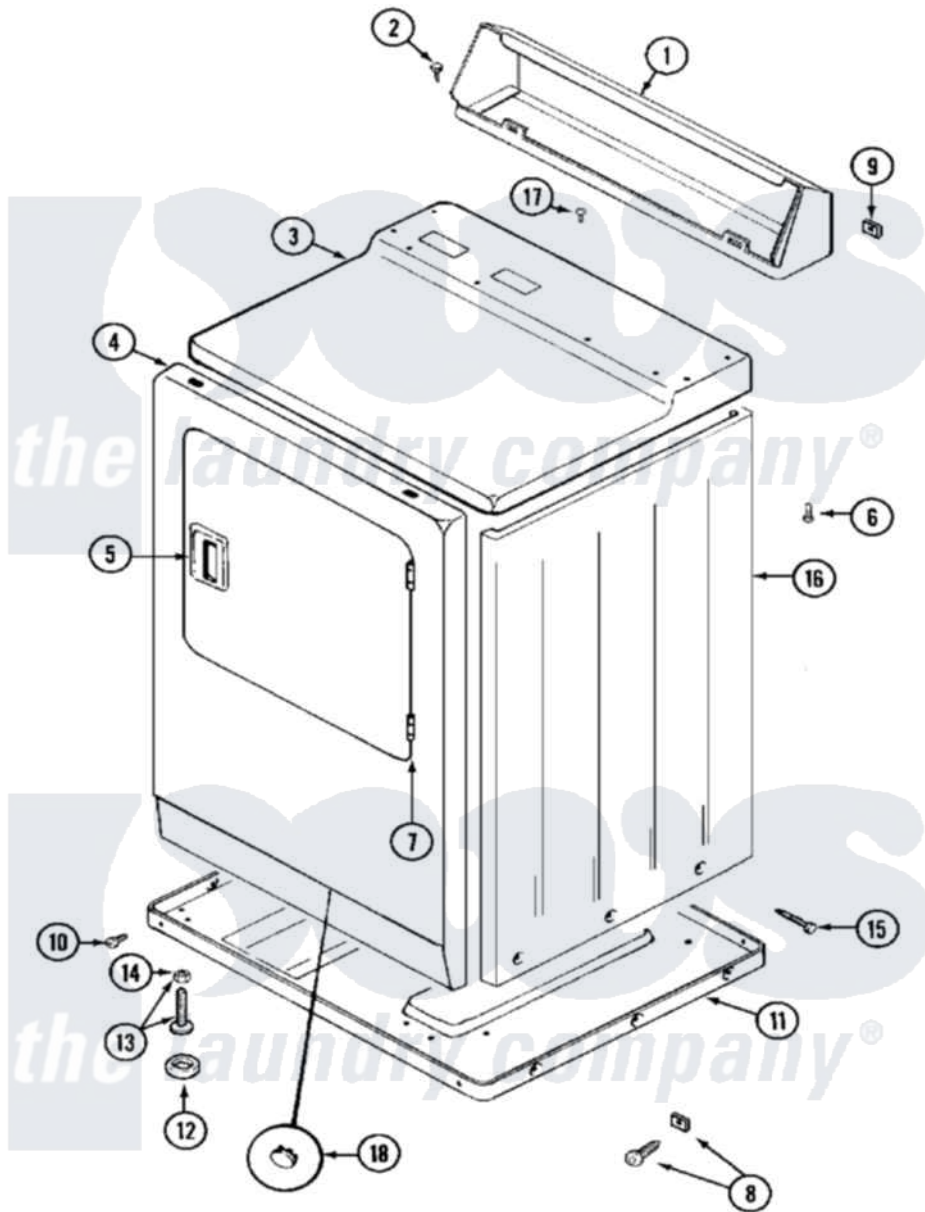

# Maytag MDE12PDBDW 03 - CABINET-FRONT

Maytag [Residential Maytag MDE12PDBDW Dryer Parts](#) Parts Diagram 03 - CABINET-FRONT  
 Click on the part number to view part

Item	Original Part Number	Replaced By	Status	Part Description
001	NLA		Not Available	CONSOLE (WHT)
002	212276	<a href="#">W10116760</a>		Screw
003	<a href="#">33001740</a>			Cover, Top
"	NLA		Not Available	(ALM)
004	33001486	<a href="#">98008544</a>		Screw
"	NLA		Not Available	PANEL, FRONT (WHT)---NA
005	<a href="#">33001241</a>			Handle, Door
"	33001254	<a href="#">37001047</a>		Handle, Door
006	<a href="#">214354</a>			Screw, Top Cover To Cabnt.
007	<a href="#">33001230</a>			Hinge, Door
008	<a href="#">22001496</a>			Front Panel Fastener And Screw
009	<a href="#">215075</a>			Fastener, Control Panel To Console
010	<a href="#">Y313561</a>			Screw---NA
"	Y310632	<a href="#">1163839</a>		Screw
011	V302361		Not Available	BASE ASSY. (UPPER &

011	1303301	Not Available	LOWER)
012	<a href="#">Y314137</a>		Foot, Rubber
013	<a href="#">Y305086</a>		Adjustable Leg And Nut
014	Y052740	<a href="#">62739</a>	Nut, Lock
015	<a href="#">213007</a>		Xfor Cabinet See Cabinet, Back
016	NLA	Not Available	CABINET (WHT)
017	210186	<a href="#">3370225</a>	Screw
018	33001614	Not Available	PLUG, FRONT PANEL (WHT)
"	33001615	Not Available	PLUG, FRONT PANEL (ALM)