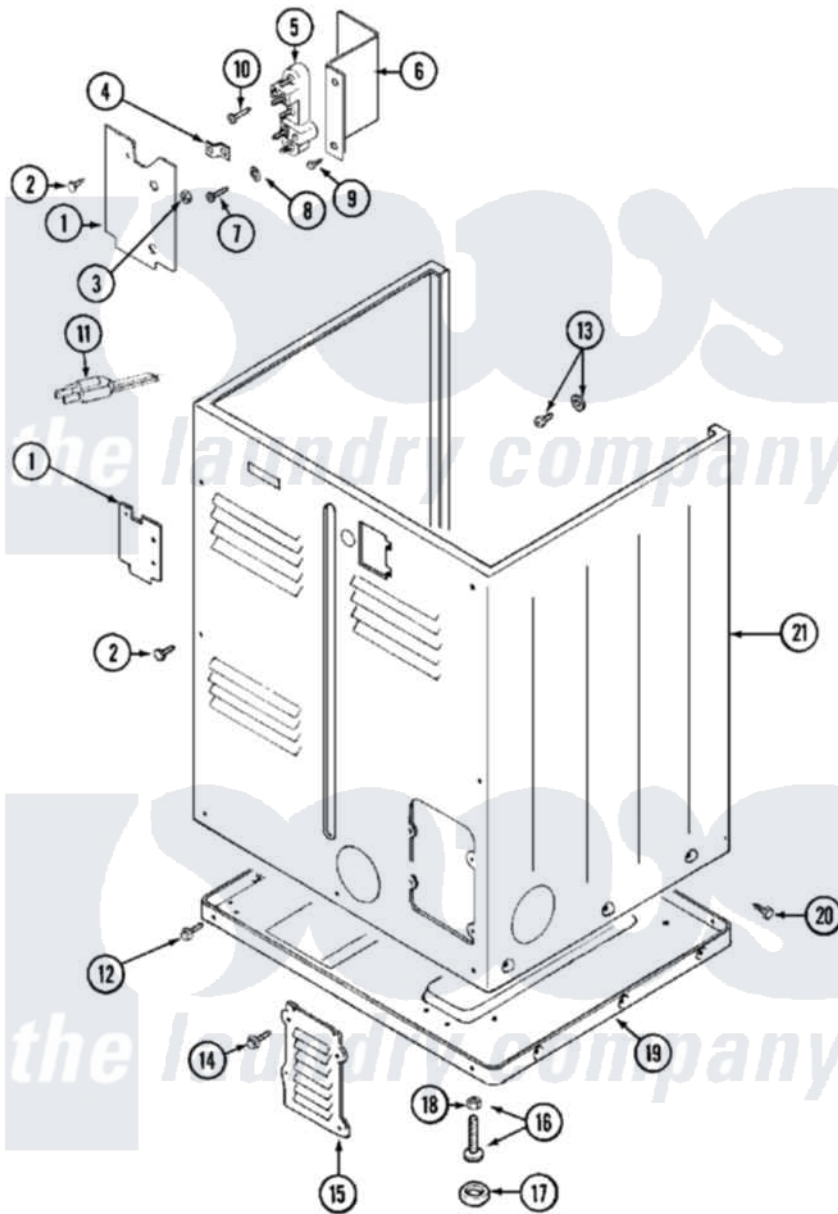

# Maytag MDE12PDBDW 05 - CABINET-REAR

Maytag Residential Maytag MDE12PDBDW Dryer Parts Parts Diagram 05 - CABINET-REAR  
 Click on the part number to view part

Item	Original Part Number	Replaced By	Status	Part Description
001	Y312905		Not Available	COVER, TERMINAL
002	<a href="#">Y313561</a>			Screw---NA
003	311484	<a href="#">112432</a>		Nut
004	<a href="#">Y312184</a>			Strap, Grounding
005	<a href="#">33001244</a>			Block, Terminal
006	<a href="#">Y312904</a>			Bracket, Terminal Block
007	Y312209	<a href="#">W10001200</a>		Screw
008	<a href="#">Y311270</a>			Washer, Terminal Block
009	Y310632	<a href="#">1163839</a>		Screw
010	NLA		Not Available	SCREW, GROUND STRAP
011	305168	<a href="#">33002916</a>		Power Cord, Canadian 240V
"	<a href="#">33001425</a>			Locknut, Eared For Canadian
012	<a href="#">Y313561</a>			Screw---NA
"	Y310632	<a href="#">1163839</a>		Screw
013	NLA		Not Available	SCREW & WASHER ASSEMBLY
014	216423	<a href="#">3370225</a>		Screw

015	Y312951		Not Available	ACCESS COVER, BACK
016	<a href="#">Y305086</a>			Adjustable Leg And Nut
017	<a href="#">Y314137</a>			Foot, Rubber
018	Y052740	<a href="#">62739</a>		Nut, Lock
019	Y303361		Not Available	BASE ASSY. (UPPER & LOWER)
020	<a href="#">213007</a>			Xfor Cabinet See Cabinet, Back
021	NLA		Not Available	CABINET (WHT)