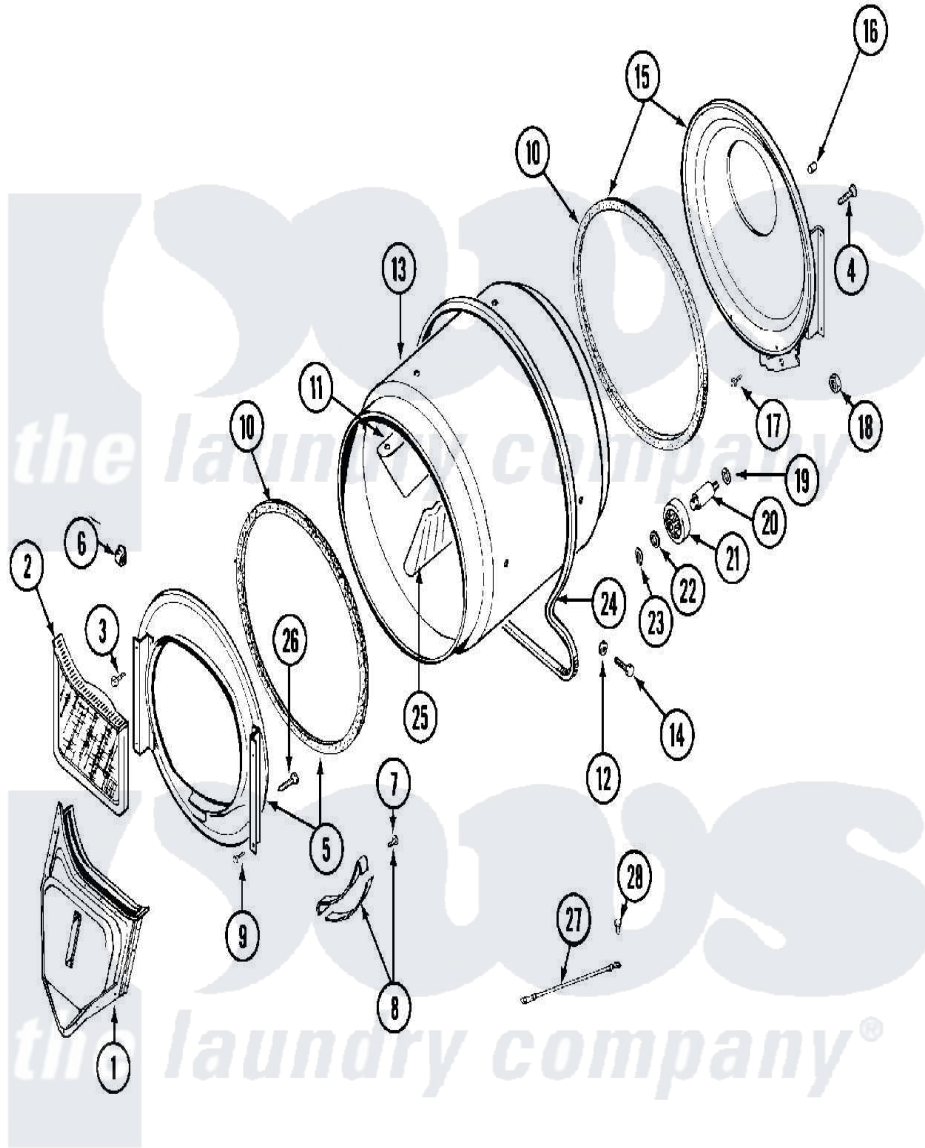

# Maytag MDE12PDBDW 06 - TUMBLER

Maytag Residential Maytag MDE12PDBDW Dryer Parts Parts Diagram 06 - TUMBLER  
 Click on the part number to view part

Item	Original Part Number	Replaced By	Status	Part Description
001	<a href="#">33001016</a>			Outlet Duct Assembly
002	33001170	<a href="#">33002970</a>		Lint Filte
003	NLA		Not Available	SCREW, TUMBLER SUPPORT
004	<a href="#">Y313561</a>			Screw---NA
005	<a href="#">33001179</a>			Front, Tumbler
006	<a href="#">Y310376</a>			Clip, Door Switch Harness
007	<a href="#">210720</a>			Rivet, Bearing To Tumbler Frnt
008	<a href="#">306508</a>			Tumbler Bearing Kit ---W
009	Y310632	<a href="#">1163839</a>		Screw
010	<a href="#">314820</a>			Seal, Tumbler
011	<a href="#">33001012</a>			Baffle
012	<a href="#">314158</a>			Washer, Baffle To Tumbler
013	33001108		Not Available	DRYER TUMBLER, W/O BAFFLES
014	<a href="#">Y310759</a>			Screw, Tumbler Baffles
015	<a href="#">33001178</a>			Back, Tumbler

016	NLA	Not Available	COVER, THREAD
017	Y310632	<a href="#">1163839</a>	Screw
018	312538	<a href="#">33001443</a>	Nut, Hex
019	Y313347	<a href="#">312535</a>	Washer, Vault Mounting Brk.
020	Y312948	<a href="#">6-3129480</a>	Shaft- Tumbler
021	Y303373	<a href="#">12001541</a>	Drum Roller/Washer Assembly--W
022	<a href="#">312535</a>		Washer, Vault Mounting Brk.
023	410233	<a href="#">9703438</a>	Ring-Retrn
024	<a href="#">Y312959</a>		Poly "V" Belt For Tumbler
025	<a href="#">33001004</a>		Baffle, Tall
026	Y314110	<a href="#">33002917</a>	Screw, No.10-16
027	<a href="#">901220</a>		Ground Wire
028	910343	<a href="#">488234</a>	Screw 8-32 X 1/4