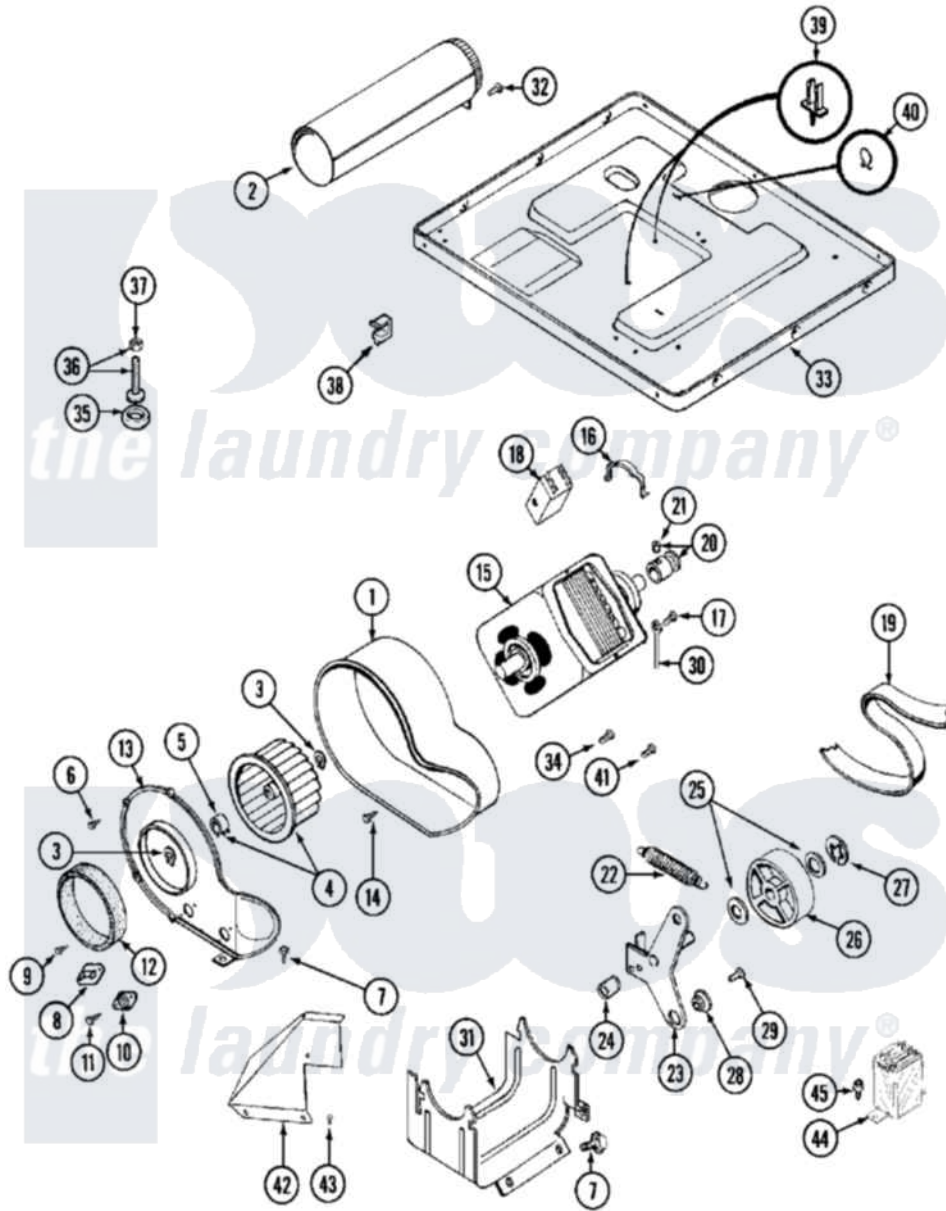

Maytag MDE12PBDW 08 - MOTOR DRIVE

Maytag Residential Maytag MDE12PBDW Dryer Parts Parts Diagram 08 - MOTOR DRIVE
 Click on the part number to view part

Item	Original Part Number	Replaced By	Status	Part Description
001	Y312893			Housing, Blower
002	Y303442			EXHAUST DUCT ASSEMBLY
003	410233	9703438		Ring-Retrn
004	Y303836			Blower Wheel Assembly And Clamp
005	312967			Clamp, Blower Housing
006	Y312961	W10116751		Screw
007	Y313561			Screw----NA
008	303392			Thermostat, Cycling
"	Y303391	33303391		Thermostat, Cycling
009	211294	90767		Screw, 8A X 3/8 HeX Washer Head Tapping
010	306604			Cut-Off, Thermal Part Not Used
011	NLA		Not Available	SCREW, THERMAL CUT-OFF
012	Y312901			Seal, Housing Cover
013	314778		Not Available	COVER, BLOWER HOUSING