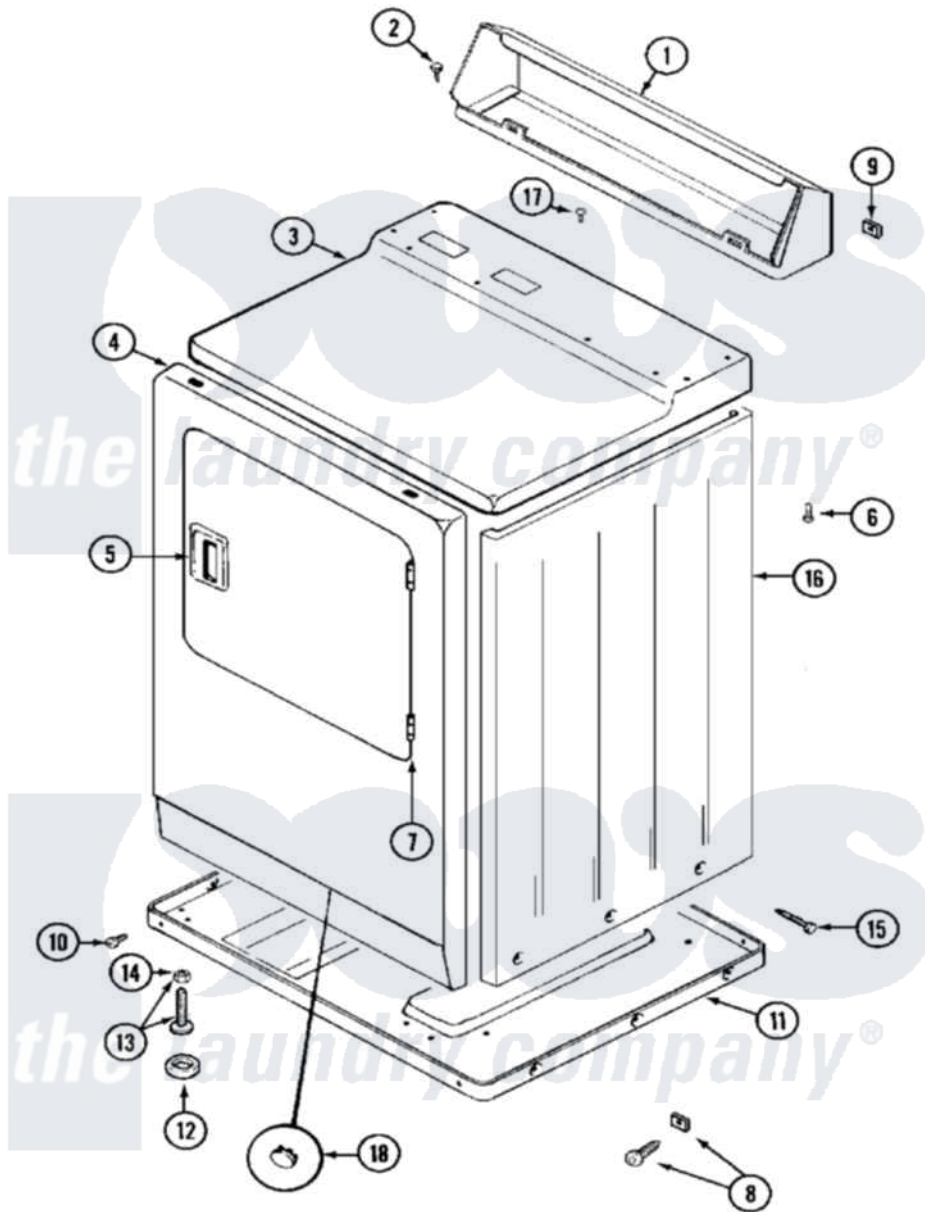

Maytag MDE12PDBEW 03 - CABINET-FRONT

Maytag [Residential Maytag MDE12PDBEW Dryer Parts](#) Parts Diagram 03 - CABINET-FRONT
 Click on the part number to view part

| Item | Original Part Number | Replaced By | Status | Part Description |
|------|--------------------------|---------------------------|---------------|------------------------------------|
| 001 | NLA | | Not Available | CONSOLE (WHT) |
| 002 | 212276 | W10116760 | | Screw |
| 003 | 33001740 | | | Cover, Top |
| " | NLA | | Not Available | (ALM) |
| 004 | 33001486 | 98008544 | | Screw |
| " | NLA | | Not Available | PANEL, FRONT (WHT)---NA |
| 005 | 33001241 | | | Handle, Door |
| " | 33001254 | 37001047 | | Handle, Door |
| 006 | 214354 | | | Screw, Top Cover To Cabnt. |
| 007 | 33001230 | | | Hinge, Door |
| 008 | 22001496 | | | Front Panel Fastener And Screw |
| 009 | 215075 | | | Fastener, Control Panel To Console |
| 010 | Y313561 | | | Screw---NA |
| " | Y310632 | 1163839 | | Screw |
| 011 | V302361 | | Not Available | BASE ASSY. (UPPER & |

| | | | |
|-----|-------------------------|-------------------------|--------------------------------|
| 011 | 1303301 | Not Available | LOWER) |
| 012 | Y314137 | | Foot, Rubber |
| 013 | Y305086 | | Adjustable Leg And Nut |
| 014 | Y052740 | 62739 | Nut, Lock |
| 015 | 213007 | | Xfor Cabinet See Cabinet, Back |
| 016 | NLA | Not Available | CABINET (WHT) |
| 017 | 210186 | 3370225 | Screw |
| 018 | 33001614 | Not Available | PLUG, FRONT PANEL (WHT) |
| " | 33001615 | Not Available | PLUG, FRONT PANEL (ALM) |