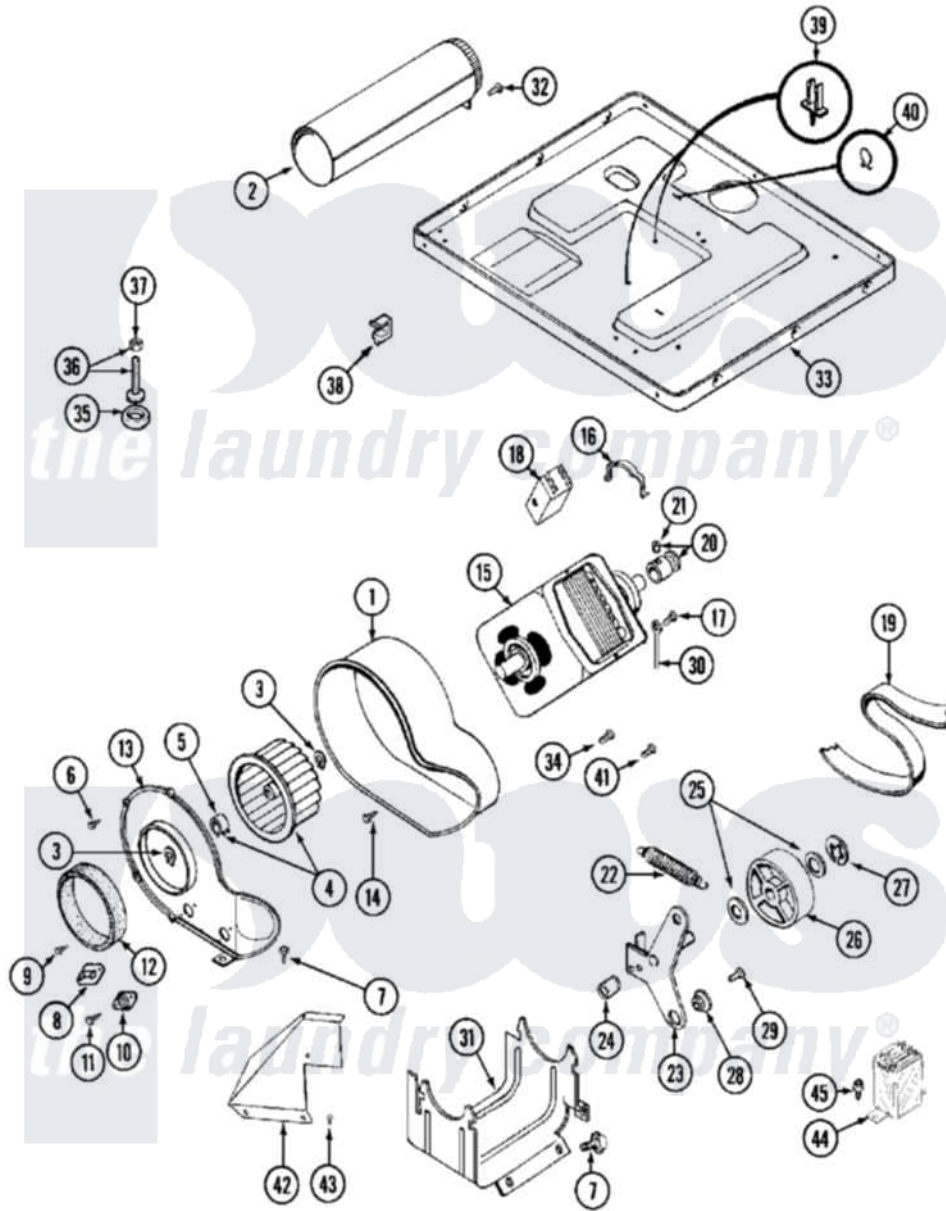

Maytag MDE12PDBEW 08 - MOTOR DRIVE

Maytag [Residential Maytag MDE12PDBEW Dryer Parts](#) Parts Diagram 08 - MOTOR DRIVE
 Click on the part number to view part

Item	Original Part Number	Replaced By	Status	Part Description
001	Y312893			Housing, Blower
002	Y303442			EXHAUST DUCT ASSEMBLY
003	410233	9703438		Ring-Retrn
004	Y303836			Blower Wheel Assembly And Clamp
005	312967			Clamp, Blower Housing
006	Y312961	W10116751		Screw
007	Y313561			Screw----NA
008	303392			Thermostat, Cycling
"	Y303391	33303391		Thermostat, Cycling
009	211294	90767		Screw, 8A X 3/8 HeX Washer Head Tapping
010	306604			Cut-Off, Thermal Part Not Used
011	NLA		Not Available	SCREW, THERMAL CUT-OFF
012	Y312901			Seal, Housing Cover
013	314778		Not Available	COVER, BLOWER HOUSING