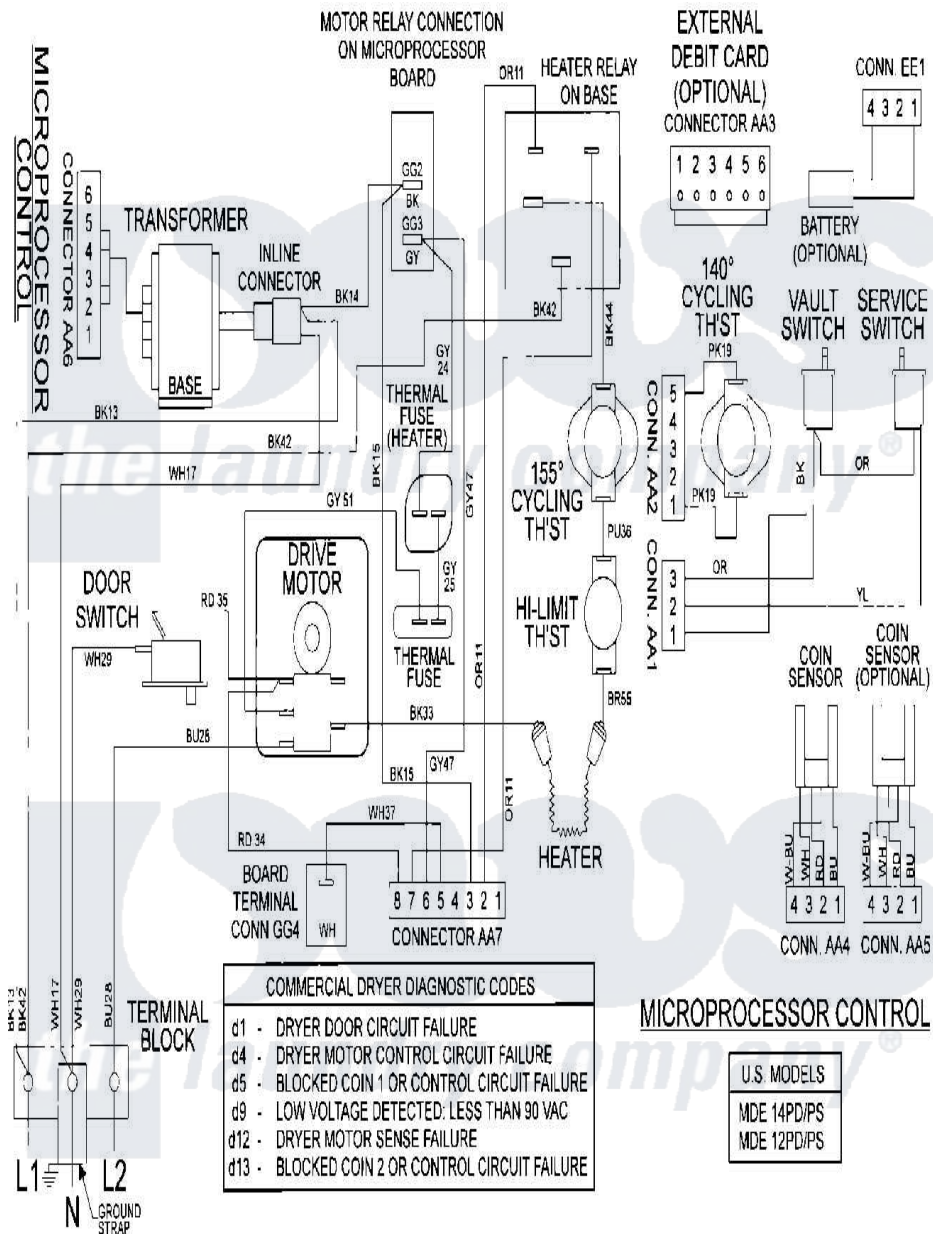

Maytag MDE12PDBEW 09 - WIRING INFORMATION

Maytag Residential Maytag MDE12PDBEW Dryer Parts Parts Diagram 09 - WIRING INFORMATION
Click on the part number to view part

Item	Original Part Number	Replaced By	Status	Part Description
001	NLA		Not Available	WIRING INFORMATION