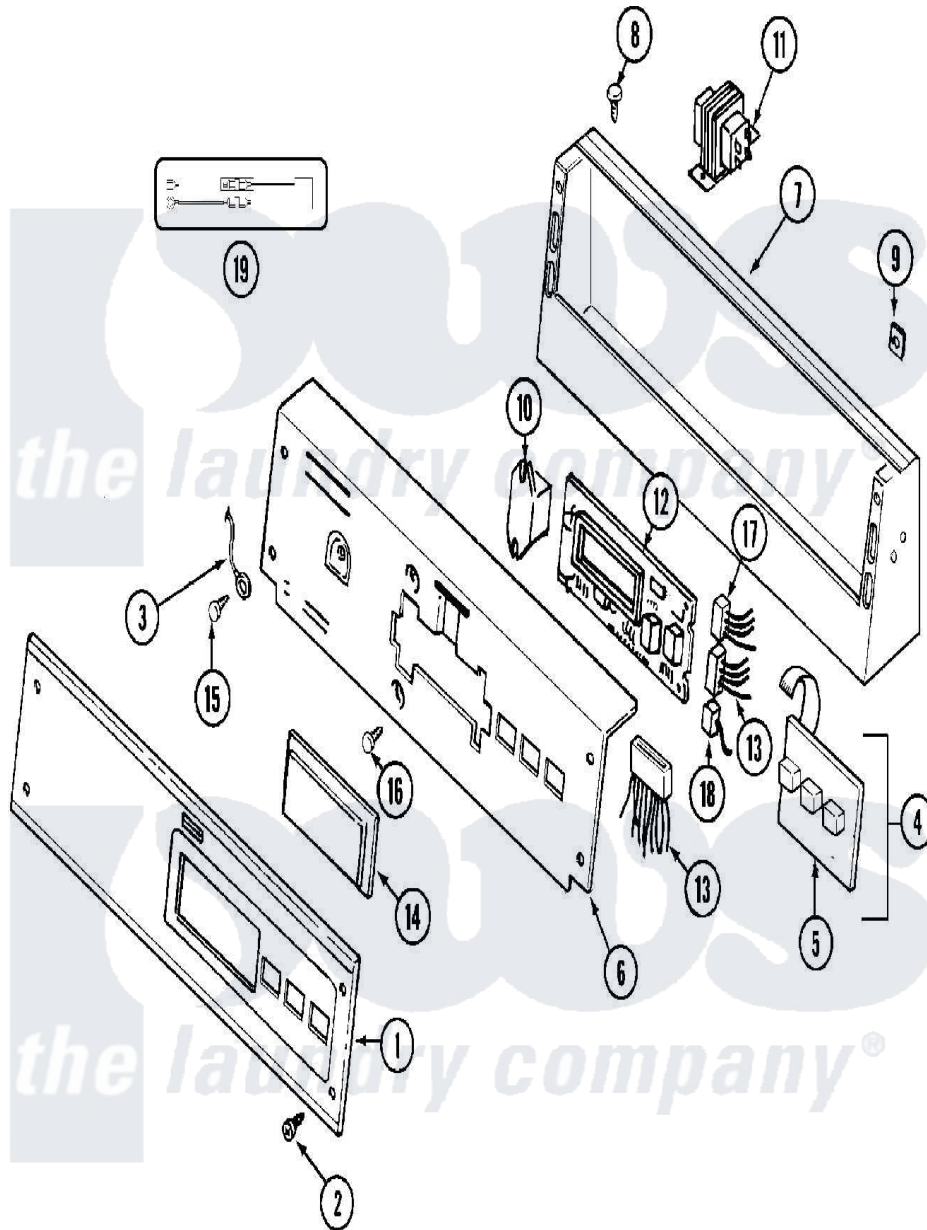

Maytag MDE12PRACW 01 - CONTROL PANEL

Maytag [Residential Maytag MDE12PRACW Dryer Parts](#) Parts Diagram 01 - CONTROL PANEL
 Click on the part number to view part

Item	Original Part Number	Replaced By	Status	Part Description
001	NLA		Not Available	PANEL, CONTROL
002	215506			Screw, Control Panel Overlay
003	NLA		Not Available	WIRE, GROUND
004	215527	W10140652		Screw, 6-20 X 1/2
"	306694			Backup Plate With Switch
005	215517	W10131113		Push Button
006	NLA		Not Available	PLATE, BACKUP (WHT)
007	NLA		Not Available	CONSOLE (WHT)
008	212276	W10116760		Screw
009	215003			Fastener, Panel And Bracket
010	206824	W10133335		Relay, Motor
"	Y313559			Screw
011	207766			Transformer
"	211294	90767		Screw, 8A X 3/8 HeX Washer Head Tapping
012	912077			Locknut, Reader Harness
"	NLA		Not Available	CIRCUIT BOARD ASSEMBLY

"	Y215513		Standoff, Circuit Board
013	314531		Connector, Edgeboard
"	33001574		Wire Harness, Main
"	NLA	Not Available	WIRE HARNESS, MAIN
014	33001208		Cover, Display
015	211252		Screw, Ground Wire
016	215526		Screw, Circuit Board
017	206799		Optic Switch Assembly
"	NLA	Not Available	CONNECTOR, EDGEBOARD- --NA
018	208045		Harness, Wire Sensor Switch To Circuit Brd
"	22001361		Connector, Edgeboard
019	NLA	Not Available	SURGE SUPPRESSOR KIT