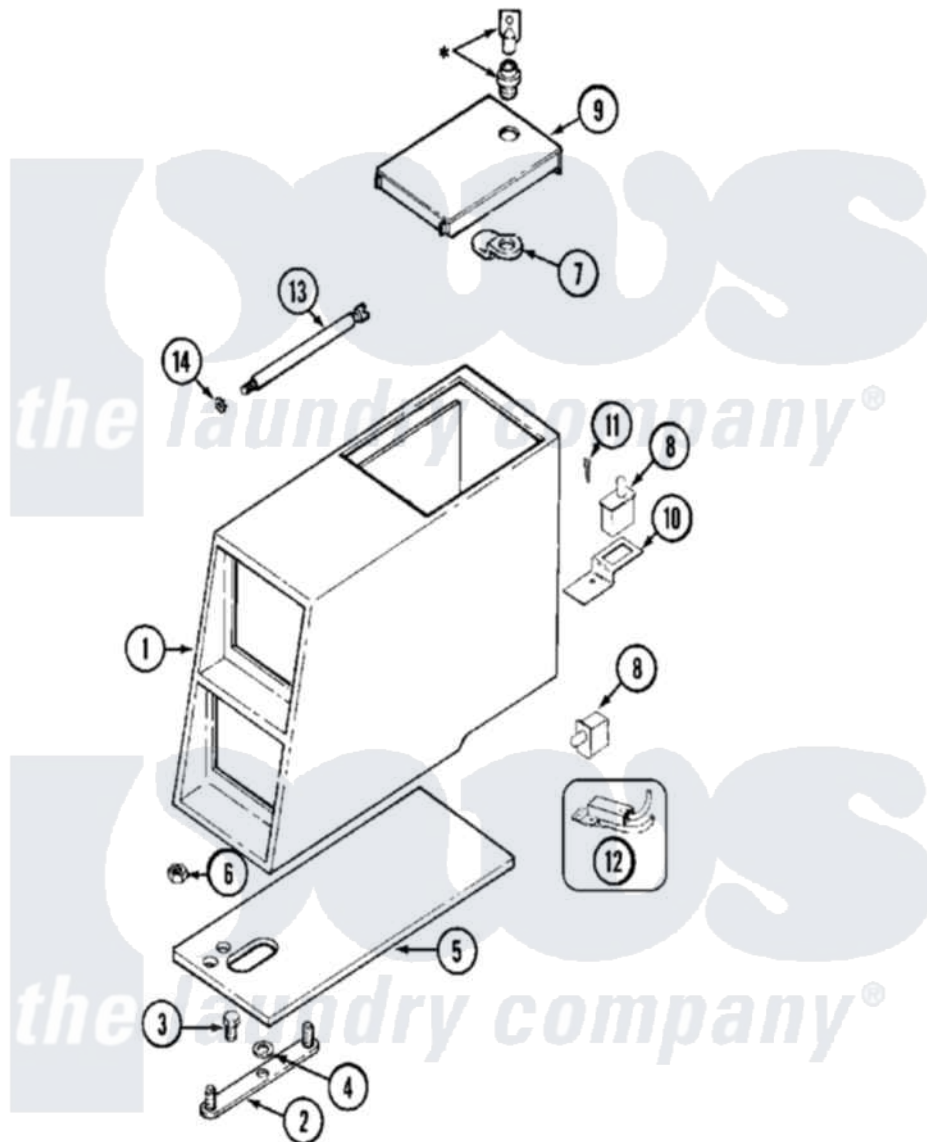

Maytag MDE12PRACW 02 - CONTROL CENTER

* CONTACT YOUR COMMERCIAL LAUNDRY DISTRIBUTOR

Maytag [Residential Maytag MDE12PRACW Dryer Parts](#) Parts Diagram 02 - CONTROL CENTER
 Click on the part number to view part

Item	Original Part Number	Replaced By	Status	Part Description
001	22001871		Not Available	VAULT, COIN (WHT)
002	22001810		Not Available	STRAP, MOUNTING
003	211294	90767		Screw, 8A X 3/8 HeX Washer Head Tapping
004	910309			Washer, Mounting Strap
005	22001870			Gasket, Coin Vault
006	Y052740	62739		Nut, Lock
007	NLA		Not Available	CAM, LOCKING
008	33001250			Switch, Vault And Service Door
"	912012	3400409		Screw
009	22001910	22003679		Timer Access Door Assembly
010	22001404			Bracket, Service Switch
011	211605			Bezel, Timer Dial
"	212276	W10116760		Screw
012	NLA		Not Available	HARNES, WIRE (SENSOR SWITCH)