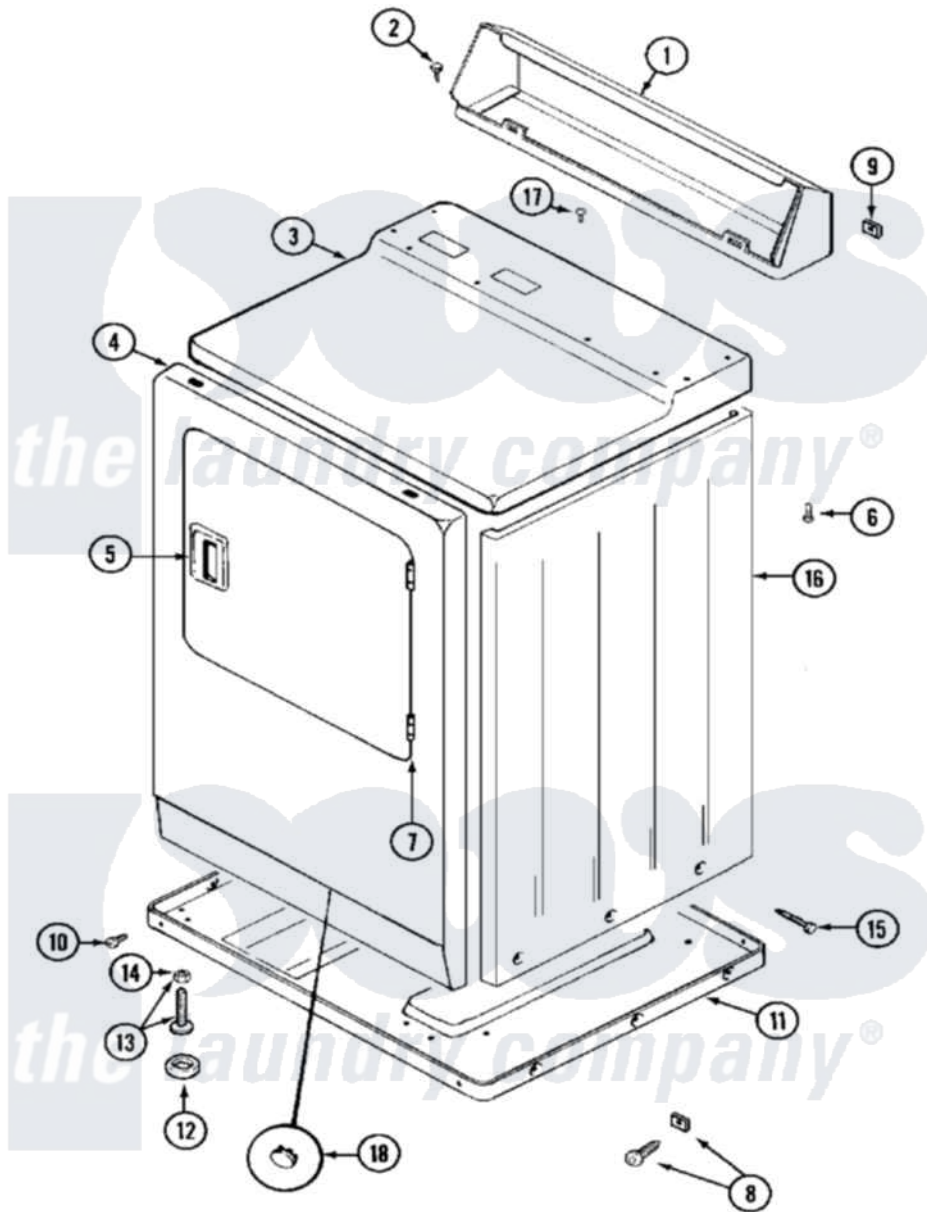

Maytag MDE12PRACW 03 - CABINET-FRONT

Maytag [Residential Maytag MDE12PRACW Dryer Parts](#) Parts Diagram 03 - CABINET-FRONT
 Click on the part number to view part

Item	Original Part Number	Replaced By	Status	Part Description
001	NLA		Not Available	CONSOLE (WHT)
002	212276	W10116760		Screw
003	33001703	33001740		Cover, Top
004	33001486	98008544		Screw
"	NLA		Not Available	PANEL, FRONT (WHT)---NA
005	33001241			Handle, Door
006	214354			Screw, Top Cover To Cabnt.
007	33001230			Hinge, Door
008	22001496			Front Panel Fastener And Screw
009	215075			Fastener, Control Panel To Console
010	Y313561			Screw---NA
"	Y310632	1163839		Screw
011	Y303361		Not Available	BASE ASSY. (UPPER & LOWER)
012	Y314137			Foot, Rubber

013	Y305086		Adjustable Leg And Nut
014	Y052740	62739	Nut, Lock
015	213007		Xfor Cabinet See Cabinet, Back
016	NLA		Not Available
017	210186	3370225	CABINET (WHT)
018	33001614		Not Available
			Screw
			PLUG, FRONT PANEL (WHT)