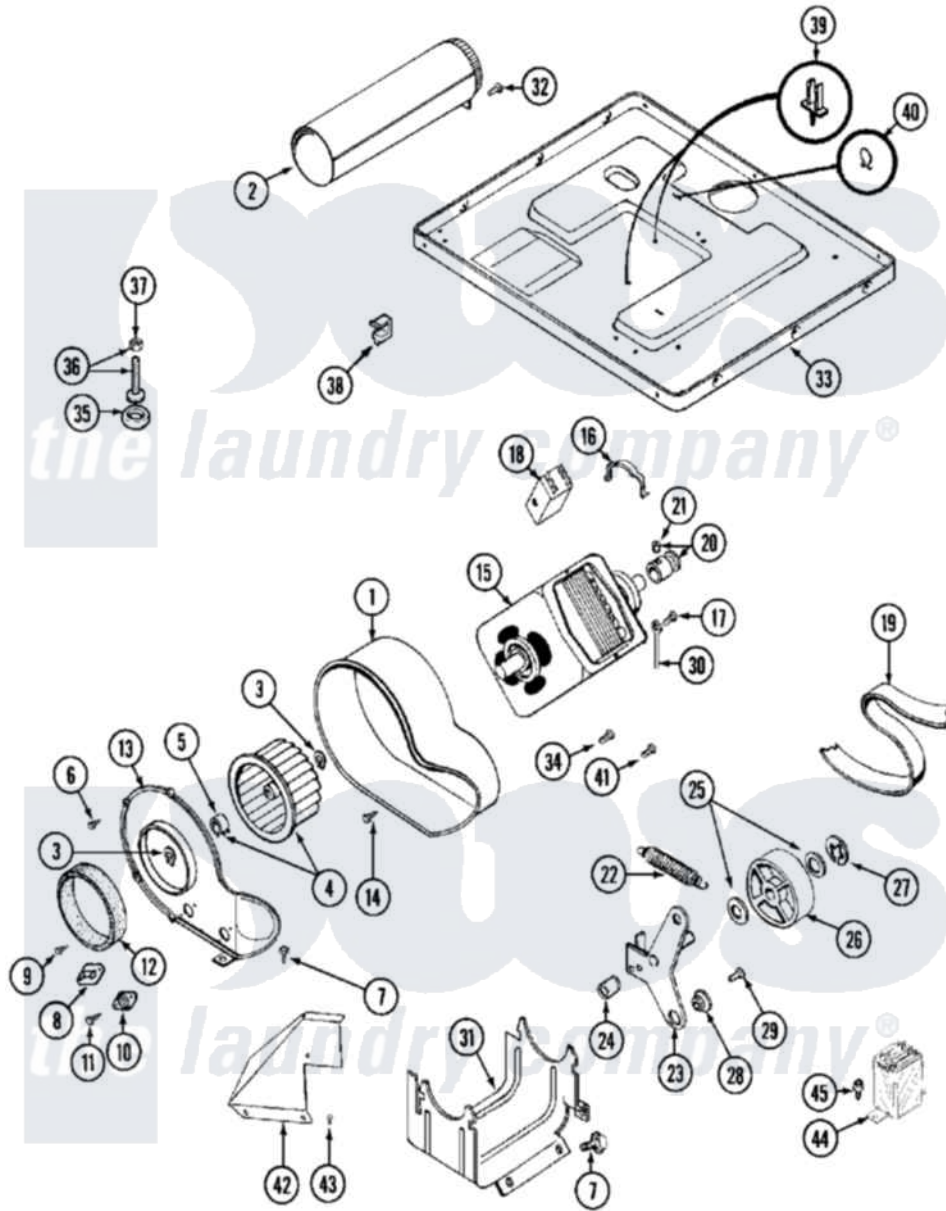

Maytag MDE12PRACW 06 - MOTOR DRIVE

Maytag [Residential Maytag MDE12PRACW Dryer Parts](#) Parts Diagram 06 - MOTOR DRIVE
 Click on the part number to view part

Item	Original Part Number	Replaced By	Status	Part Description
001	Y312893			Housing, Blower
002	Y303442			EXHAUST DUCT ASSEMBLY
003	410233	9703438		Ring-Retrn
004	Y303836			Blower Wheel Assembly And Clamp
005	312967			Clamp, Blower Housing
006	Y312961	W10116751		Screw
007	Y313561			Screw---NA
008	306056			Thermistor Temp. Control Part Not Used Mde/G26pc Only.
"	Y303391	33303391		Thermostat, Cycling
009	211294	90767		Screw, 8A X 3/8 HeX Washer Head Tapping
010	306604			Cut-Off, Thermal Part Not Used
011	NLA		Not Available	SCREW, THERMAL CUT-OFF
012	Y312901			Seal, Housing Cover
013	314778		Not Available	COVER, BLOWER HOUSING