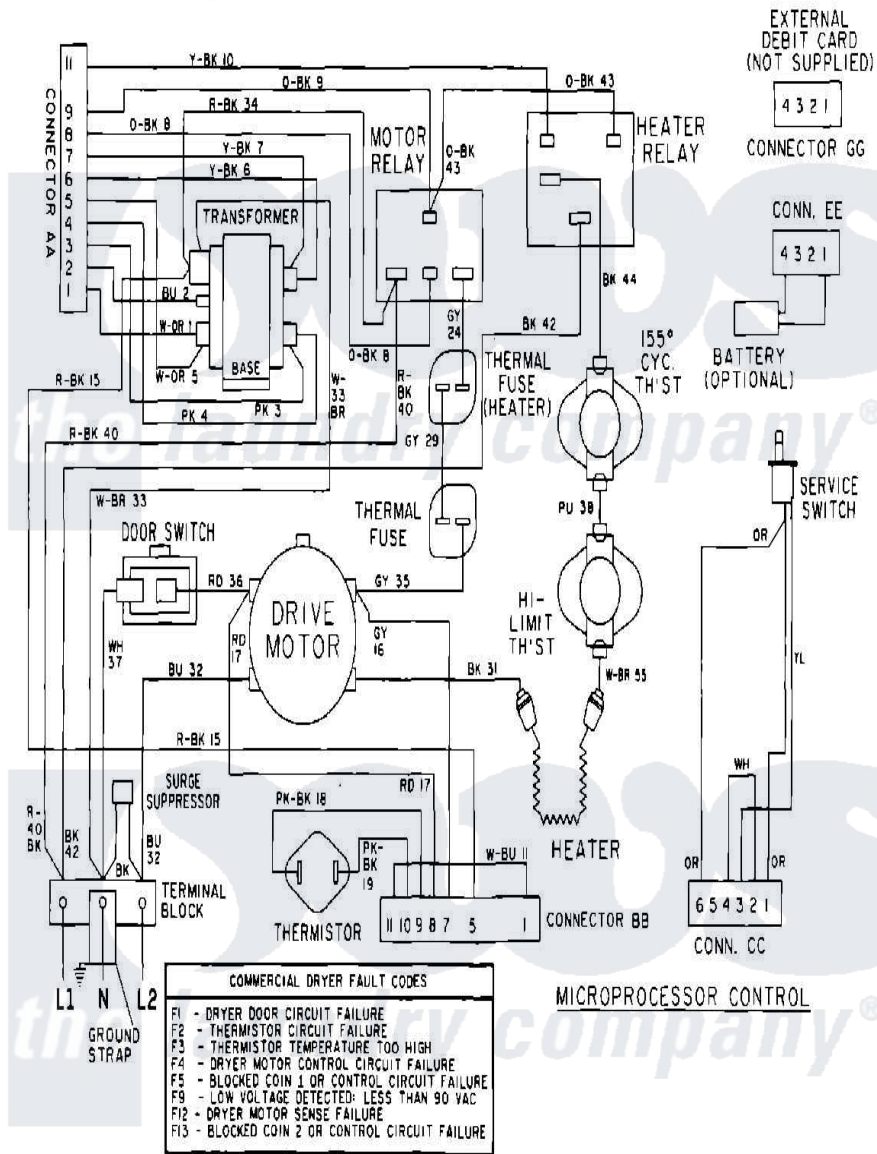

# Maytag MDE12PRACW 07 - WIRING INFORMATION

Maytag Residential Maytag MDE12PRACW Dryer Parts Parts Diagram 07 - WIRING INFORMATION  
 Click on the part number to view part

Item	Original Part Number	Replaced By	Status	Part Description
001	NLA		Not Available	WIRING INFORMATION