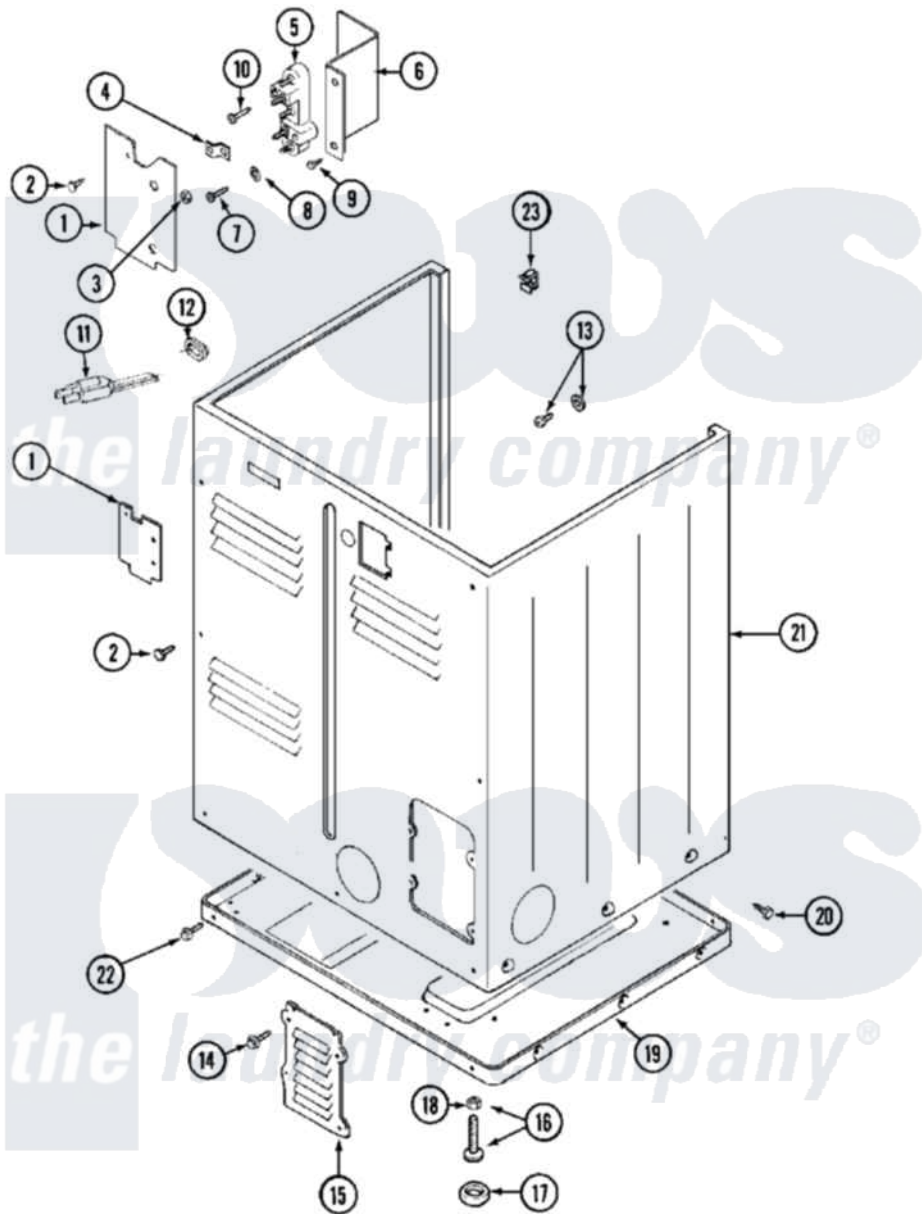

Maytag MDE12PRACW 09 - CABINET-REAR

Maytag Residential Maytag MDE12PRACW Dryer Parts Parts Diagram 09 - CABINET-REAR
 Click on the part number to view part

Item	Original Part Number	Replaced By	Status	Part Description
001	Y312905		Not Available	COVER, TERMINAL
002	Y313561			Screw----NA
003	311484	112432		Nut
004	Y312184			Strap, Grounding
005	33001244			Block, Terminal
006	Y312904			Bracket, Terminal Block
007	Y312209	W10001200		Screw
008	Y311270			Washer, Terminal Block
009	Y310632	1163839		Screw
010	NLA		Not Available	SCREW, GROUND STRAP
011	33001246		Not Available	CORD, POWER
"	33001425			Locknut, Eared For Canadian
012	211881			Grommet, Cord Part Not Used- Gas Models Only
013	NLA		Not Available	SCREW & WASHER ASSY.
014	216423	3370225		Screw
015	Y312951		Not Available	ACCESS COVER, BACK

016	Y305086		Adjustable Leg And Nut
017	Y314137		Foot, Rubber
018	Y052740	62739	Nut, Lock
019	Y303361	Not Available	BASE ASSY. (UPPER & LOWER)
020	213007		Xfor Cabinet See Cabinet, Back
021	NLA	Not Available	CABINET (WHT)
022	Y313561		Screw----NA
"	Y310632	1163839	Screw
023	Y310376		Clip, Door Switch Harness