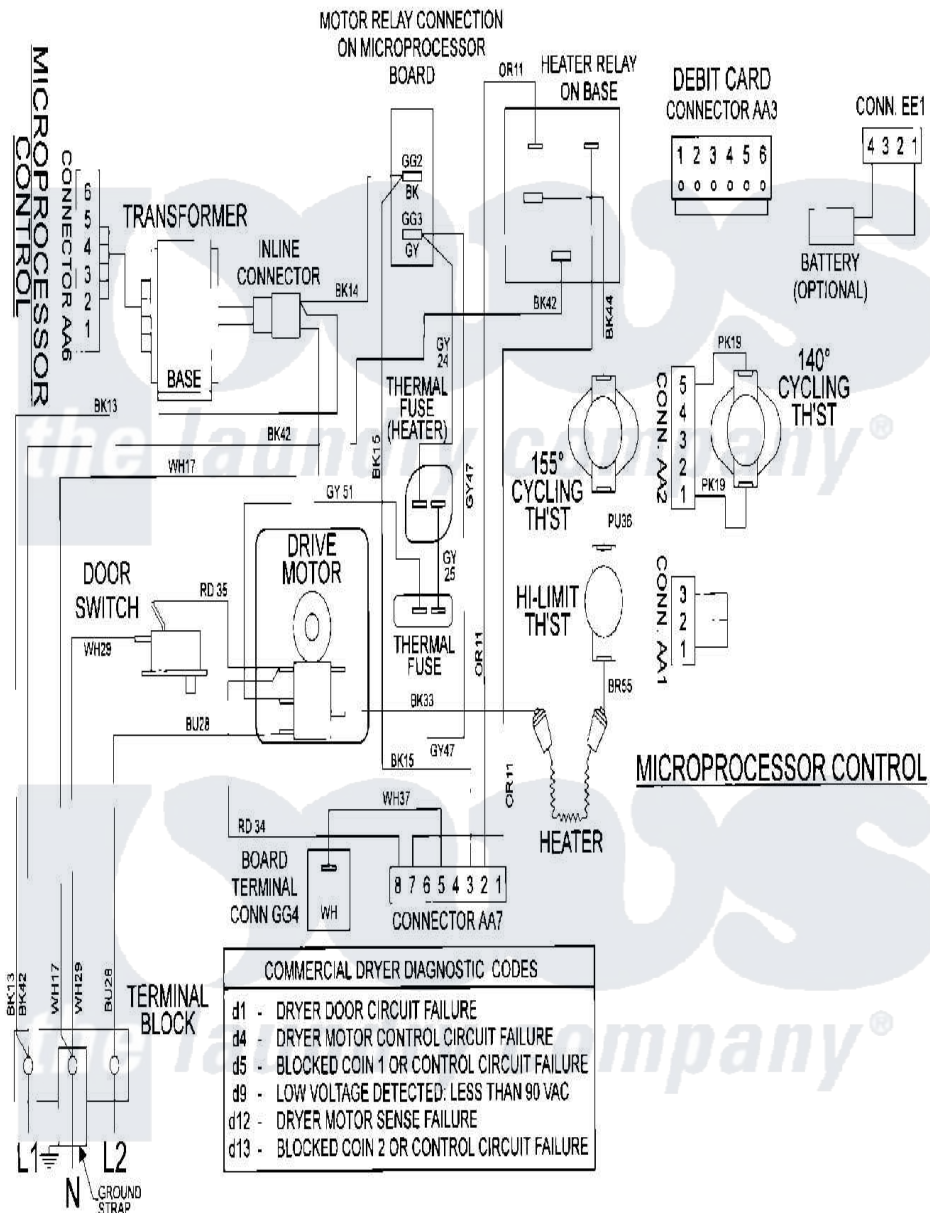

Maytag MDE12PRBCW 08 - WIRING INFORMATION

Maytag Residential Maytag MDE12PRBCW Dryer Parts Parts Diagram 08 - WIRING INFORMATION
 Click on the part number to view part

Item	Original Part Number	Replaced By	Status	Part Description
001	NLA		Not Available	WIRING INFORMATION