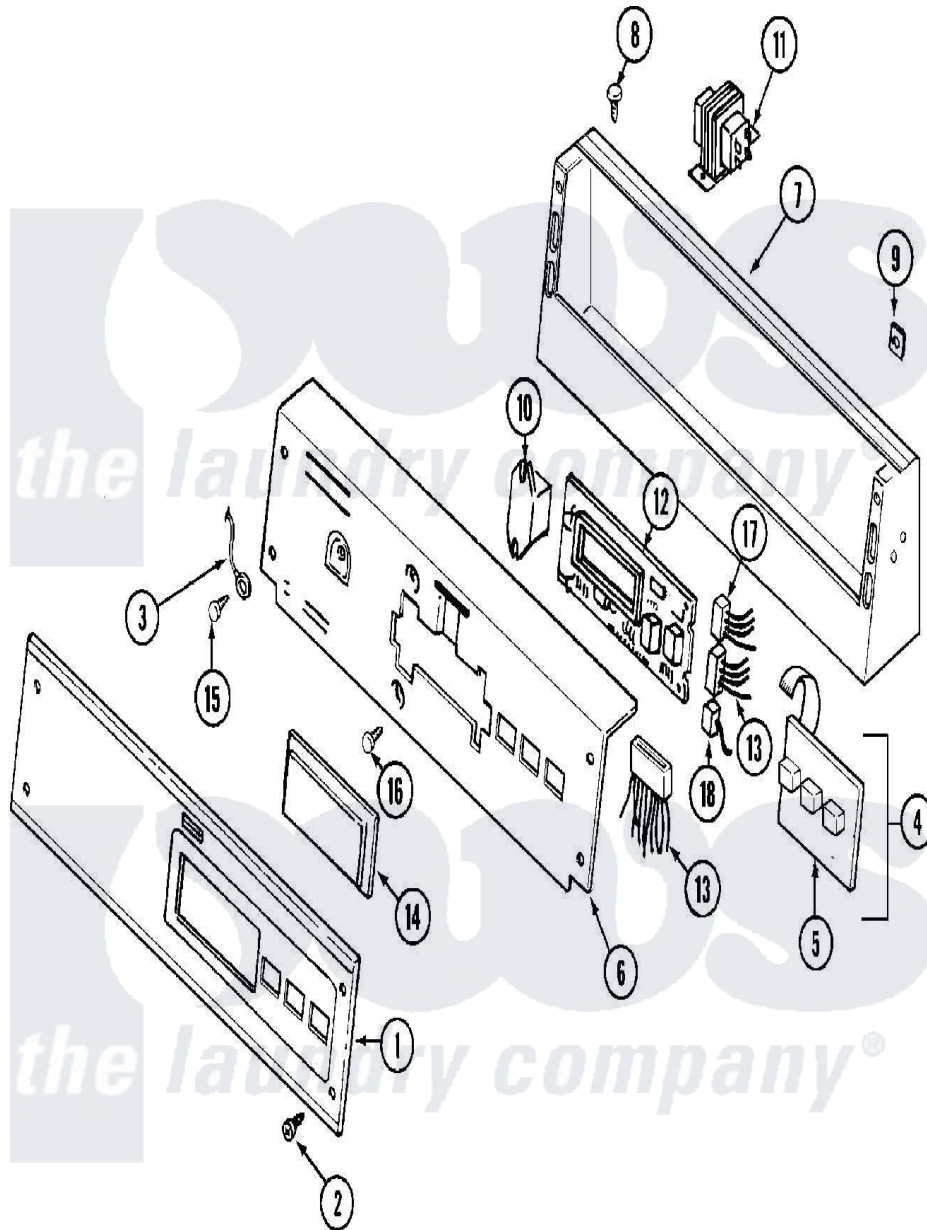

Maytag MDE12PRBDW 01 - CONTROL PANEL

Maytag [Residential Maytag MDE12PRBDW Dryer Parts](#) Parts Diagram 01 - CONTROL PANEL
 Click on the part number to view part

Item	Original Part Number	Replaced By	Status	Part Description
001	22001976			Bezel
"	NLA		Not Available	PANEL, CONTROL ---N
002	215506			Screw, Control Panel Overlay
003	22001959			Wire, Ground
004	215527	W10140652		Screw, 6-20 X 1/2
"	306694			Backup Plate With Switch
005	215517	W10131113		Push Button
006	33001745		Not Available	PLATE, BACK-UP (WHT)
"	912077			Locknut, Reader Harness
007	33001280			Console
008	212276	W10116760		Screw
009	215003			Fastener, Panel And Bracket
010	206824	W10133335		Relay, Motor
"	Y313559			Screw
011	211294	90767		Screw, 8A X 3/8 HeX Washer Head Tapping
"	22001960			Transformer

012	33001204		Stand-Off, Ccontrol Board
"	33001746	W10130081	Control Board
"	912077		Locknut, Reader Harness
013	314531		Connector, Edgeboard
"	33001739		Wire Harness, Main
"	33001743	33001879	Wire Harness, Main
"	33001879		Wire Harness, Main
014	22001962	W10131114	Cover, Display
015	211252		Screw, Ground Wire
016	215526		Screw, Circuit Board
017	22001965		Optic Switch Assembly
"	NLA	Not Available	CONNECTOR, EDGEBOARD- --NA
018	22001361		Connector, Edgeboard
"	22001966		Harness, Sensor Switch
019	22001973		Harness, Pr Service
"	33001856		Reader Harness Kit