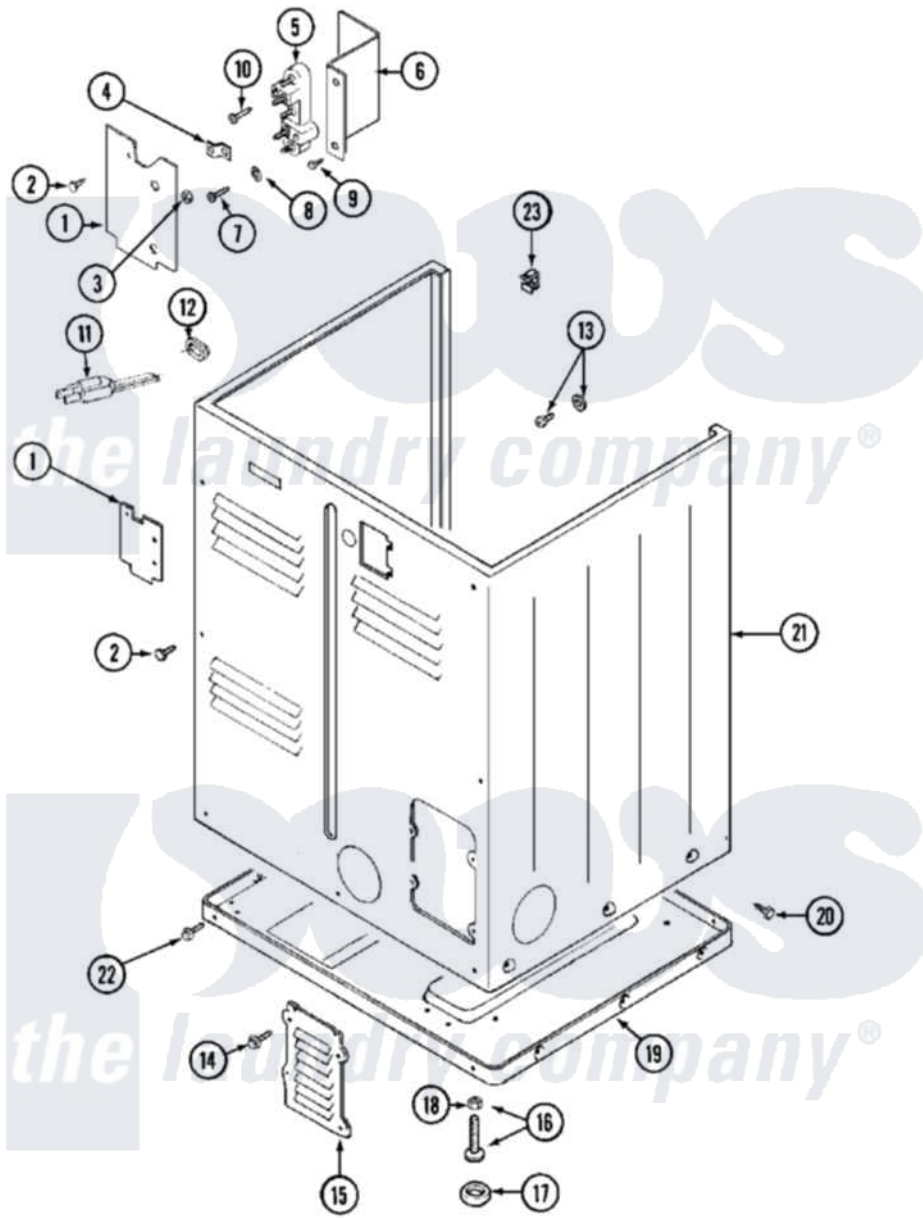

Maytag MDE12PRBDW 04 - CABINET-REAR

Maytag Residential Maytag MDE12PRBDW Dryer Parts Parts Diagram 04 - CABINET-REAR
 Click on the part number to view part

Item	Original Part Number	Replaced By	Status	Part Description
001	Y312905		Not Available	COVER, TERMINAL
002	Y313561			Screw----NA
003	311484	112432		Nut
004	Y312184			Strap, Grounding
005	33001244			Block, Terminal
006	Y312904			Bracket, Terminal Block
007	Y312209	W10001200		Screw
008	Y311270			Washer, Terminal Block
009	Y310632	1163839		Screw
010	NLA		Not Available	SCREW, GROUND STRAP
011	22001178	22003062		Cord, Power
"	305168	33002916		Power Cord, Canadian 240V
"	33001425			Locknut, Eared For Canadian
012	211881			Grommet, Cord Part Not Used- Gas Models Only
013	NLA		Not Available	SCREW & WASHER ASSY.
014	216423	3370225		Screw

015	Y312951		Not Available	ACCESS COVER, BACK
016	Y305086			Adjustable Leg And Nut
017	Y314137			Foot, Rubber
018	Y052740	62739		Nut, Lock
019	Y303361		Not Available	BASE ASSY. (UPPER & LOWER)
020	213007			Xfor Cabinet See Cabinet, Back
021	NLA		Not Available	CABINET (WHT)
022	Y313561			Screw---NA
"	Y310632	1163839		Screw
023	Y310376			Clip, Door Switch Harness