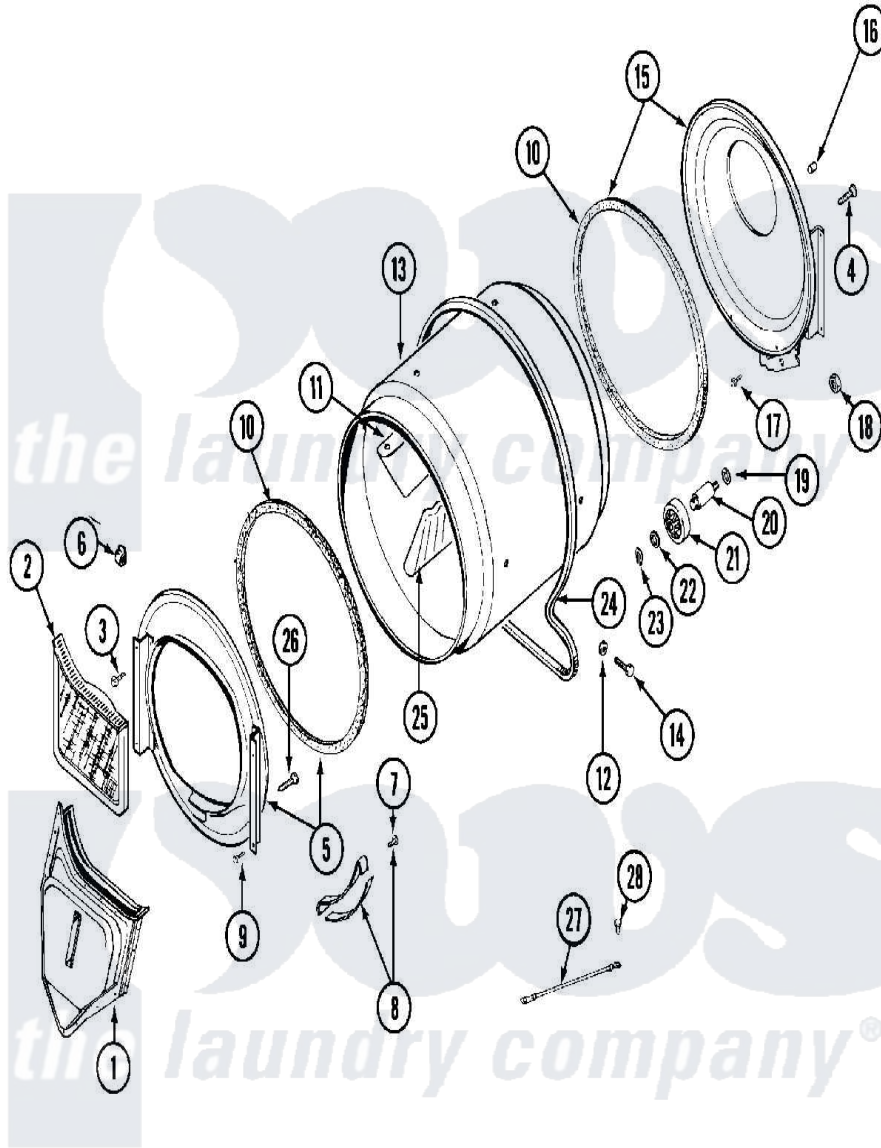

Maytag MDE12PRBDW 05 - TUMBLER

Maytag Residential Maytag MDE12PRBDW Dryer Parts Parts Diagram 05 - TUMBLER
 Click on the part number to view part

Item	Original Part Number	Replaced By	Status	Part Description
001	33001016			Outlet Duct Assembly
002	33001170	33002970		Lint Filte
003	NLA		Not Available	SCREW, TUMBLER SUPPORT
004	Y313561			Screw---NA
005	33001179			Front, Tumbler
006	Y310376			Clip, Door Switch Harness
007	210720			Rivet, Bearing To Tumbler Frnt
008	306508			Tumbler Bearing Kit ---W
009	Y310632	1163839		Screw
010	314820			Seal, Tumbler
011	33001012			Baffle
012	314158			Washer, Baffle To Tumbler
013	33001108		Not Available	DRYER TUMBLER, W/O BAFFLES
014	Y310759			Screw, Tumbler Baffles
015	33001178			Back, Tumbler

016	NLA	Not Available	COVER, THREAD
017	Y310632	1163839	Screw
018	312538	33001443	Nut, Hex
019	Y313347	312535	Washer, Vault Mounting Brk.
020	Y312948	6-3129480	Shaft- Tumbler
021	Y303373	12001541	Drum Roller/Washer Assembly--W
022	312535		Washer, Vault Mounting Brk.
023	410233	9703438	Ring-Retrn
024	Y312959		Poly "V" Belt For Tumbler
025	33001004		Baffle, Tall
026	Y314110	33002917	Screw, No.10-16
027	901220		Ground Wire
028	910343	488234	Screw 8-32 X 1/4