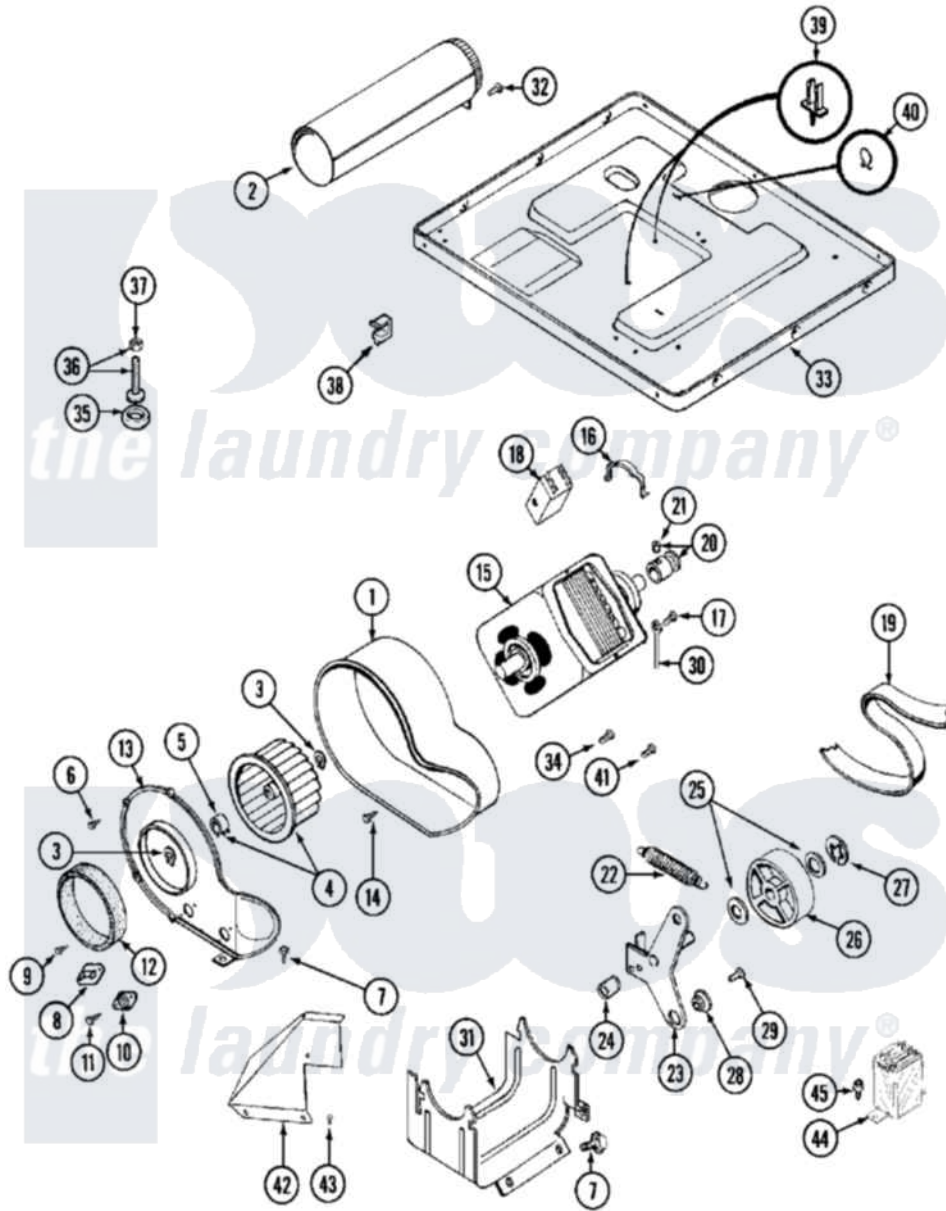

Maytag MDE12PRBDW 07 - MOTOR DRIVE

Maytag [Residential Maytag MDE12PRBDW Dryer Parts](#) Parts Diagram 07 - MOTOR DRIVE
 Click on the part number to view part

Item	Original Part Number	Replaced By	Status	Part Description
001	Y312893			Housing, Blower
002	Y303442			EXHAUST DUCT ASSEMBLY
003	410233	9703438		Ring-Retrn
004	Y303836			Blower Wheel Assembly And Clamp
005	312967			Clamp, Blower Housing
006	Y312961	W10116751		Screw
007	Y313561			Screw----NA
008	303392			Thermostat, Cycling
"	Y303391	33303391		Thermostat, Cycling
009	211294	90767		Screw, 8A X 3/8 HeX Washer Head Tapping
010	306604			Cut-Off, Thermal Part Not Used
011	NLA		Not Available	SCREW, THERMAL CUT-OFF
012	Y312901			Seal, Housing Cover
013	314778		Not Available	COVER, BLOWER HOUSING