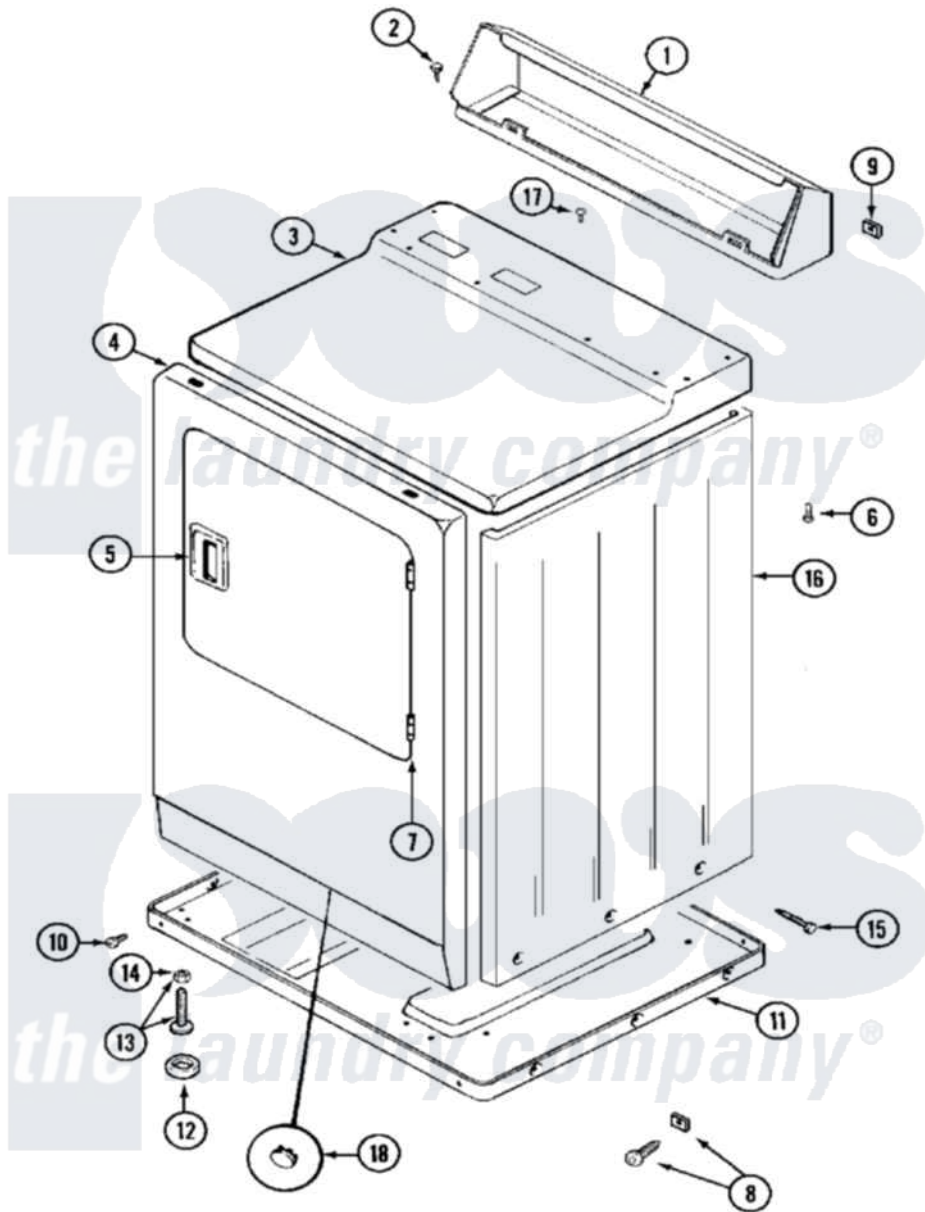

Maytag MDE12PSADW 02 - CABINET-FRONT

Maytag [Residential Maytag MDE12PSADW Dryer Parts](#) Parts Diagram 02 - CABINET-FRONT
 Click on the part number to view part

Item	Original Part Number	Replaced By	Status	Part Description
001	NLA		Not Available	CONSOLE (WHT)
002	212276	W10116760		Screw
003	33001703	33001740		Cover, Top
004	33001486	98008544		Screw
"	NLA		Not Available	PANEL, FRONT (WHT)---NA
005	33001241			Handle, Door
006	214354			Screw, Top Cover To Cabnt.
007	33001230			Hinge, Door
008	22001496			Front Panel Fastener And Screw
009	215075			Fastener, Control Panel To Console
010	Y313561			Screw---NA
"	Y310632	1163839		Screw
011	Y303361		Not Available	BASE ASSY. (UPPER & LOWER)
012	Y314137			Foot, Rubber

013	Y305086		Adjustable Leg And Nut
014	Y052740	62739	Nut, Lock
015	213007		Xfor Cabinet See Cabinet, Back
016	NLA		Not Available
017	210186	3370225	CABINET (WHT) Screw
018	33001614		Not Available PLUG, FRONT PANEL (WHT)