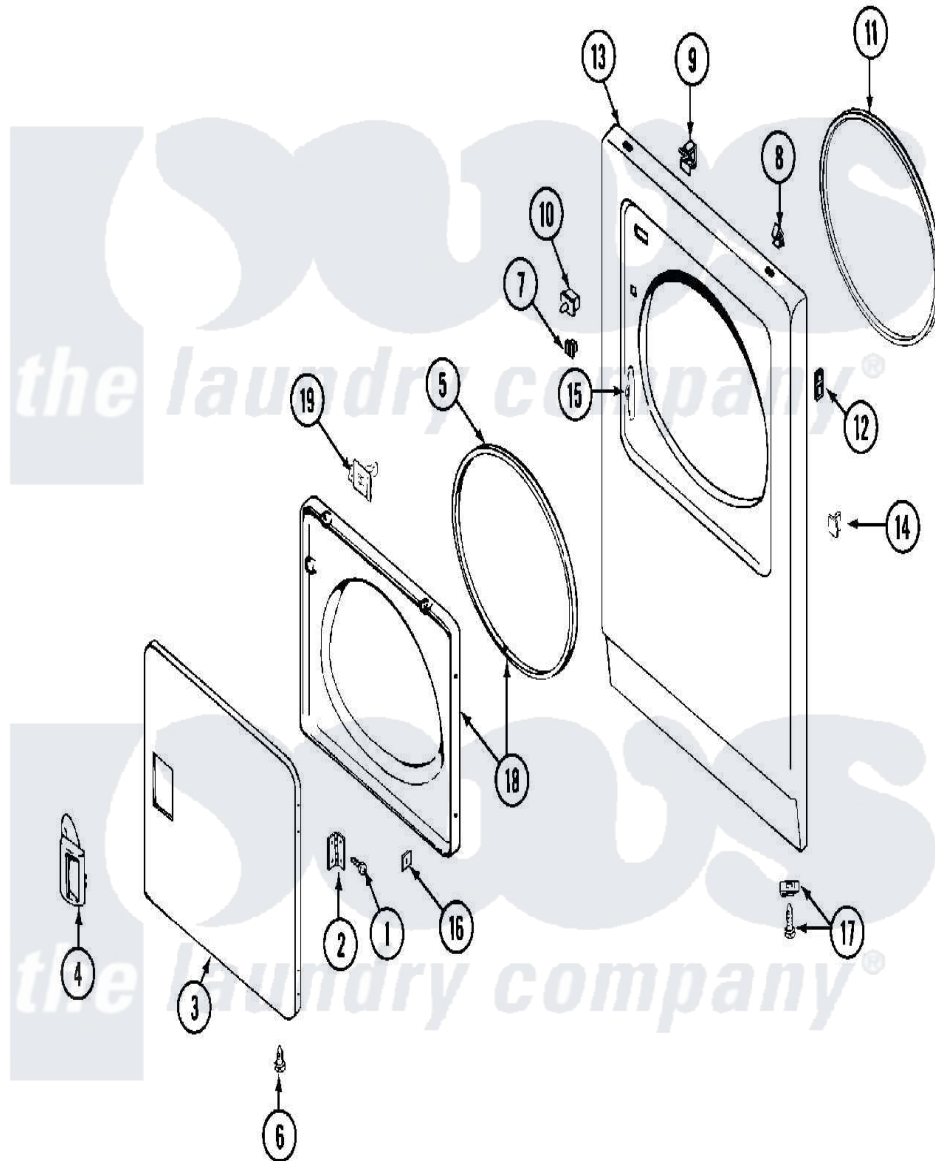

# Maytag MDE12PSADW 03 - DOOR

Maytag [Residential Maytag MDE12PSADW Dryer Parts](#) Parts Diagram 03 - DOOR  
 Click on the part number to view part

Item	Original Part Number	Replaced By	Status	Part Description
001	<a href="#">Y314062</a>			Screw, Door Hinge And Panel
002	<a href="#">33001230</a>			Hinge, Door
003	<a href="#">33001240</a>			Door
004	<a href="#">33001241</a>			Handle, Door
005	<a href="#">33001131</a>			Seal, Door
006	33001132	<a href="#">33002342</a>		Plug, Sifht Hole
007	Y304578	<a href="#">LA-1003</a>		Door Catch Kit
008	<a href="#">22001650</a>			Fastener, Spring
009	<a href="#">Y310376</a>			Clip, Door Switch Harness
010	33001509	<a href="#">W10169313</a>		Switch-Dor
011	<a href="#">314937</a>			Seal, Front Panel
012	NLA		Not Available	SPEEDNUT, HINGE SCREW
"	NLA		Not Available	SCREW, PLASTIC
013	33001486	<a href="#">98008544</a>		Screw
"	NLA		Not Available	PANEL, FRONT (WHT)---NA
014	NLA		Not Available	PLUG, DOOR CATCH

015	<a href="#">33001175</a>		Cover, Hinge Hole
016	<a href="#">Y313910</a>		Clip, Door Liner To Outer Panel
017	<a href="#">22001496</a>		Front Panel Fastener And Screw
018	33001243	Not Available	PANEL, INNER DOOR (W/SEAL)
019	314944	<a href="#">33001305</a>	Strike, Door
"	<a href="#">33001305</a>		Strike, Door