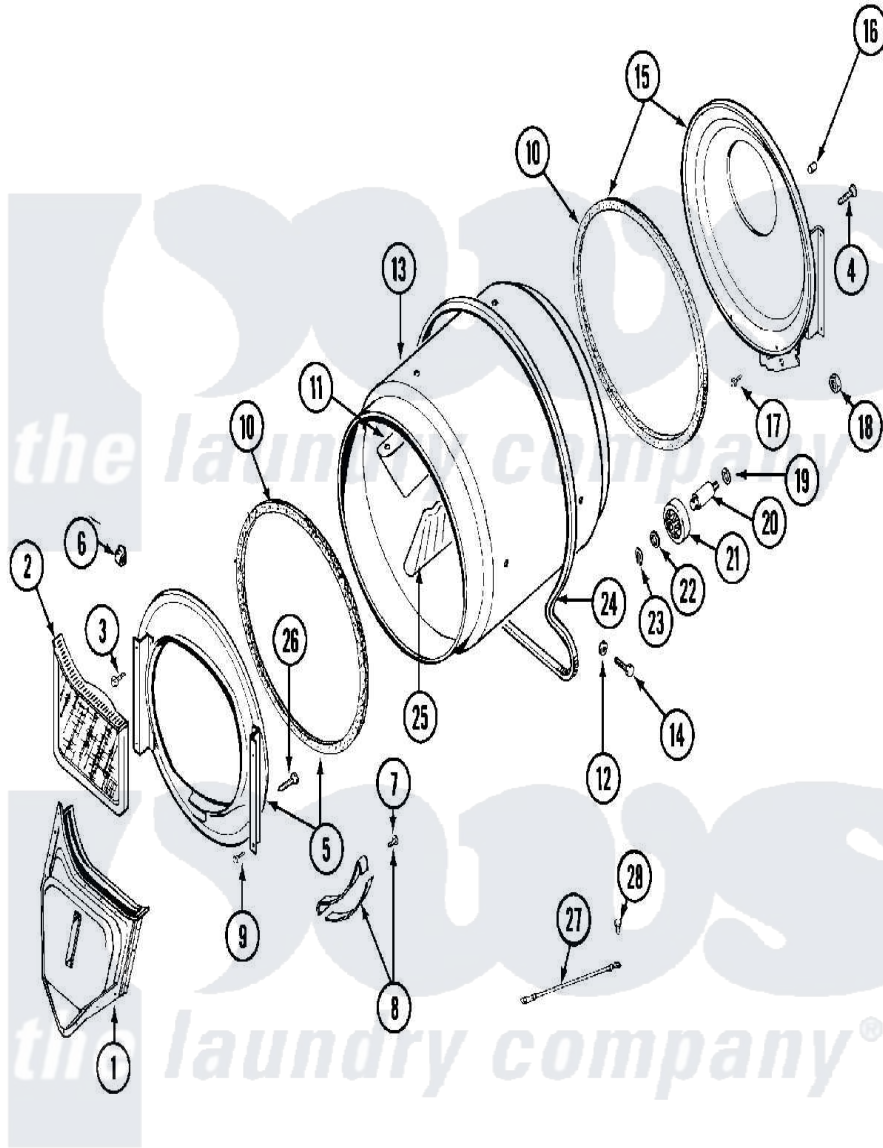

Maytag MDE12PSADW 04 - TUMBLER

Maytag Residential Maytag MDE12PSADW Dryer Parts Parts Diagram 04 - TUMBLER
 Click on the part number to view part

Item	Original Part Number	Replaced By	Status	Part Description
001	33001016			Outlet Duct Assembly
002	33001170	33002970		Lint Filte
003	NLA		Not Available	SCREW, TUMBLER SUPPORT
004	Y313561			Screw---NA
005	33001179			Front, Tumbler
006	Y310376			Clip, Door Switch Harness
007	210720			Rivet, Bearing To Tumbler Frnt
008	306508			Tumbler Bearing Kit ---W
009	Y310632	1163839		Screw
010	314820			Seal, Tumbler
011	33001012			Baffle
012	314158			Washer, Baffle To Tumbler
013	33001108		Not Available	DRYER TUMBLER, W/O BAFFLES
014	Y310759			Screw, Tumbler Baffles
015	33001178			Back, Tumbler

016	NLA	Not Available	COVER, THREAD
017	Y310632	1163839	Screw
018	312538	33001443	Nut, Hex
019	Y313347	312535	Washer, Vault Mounting Brk.
020	Y312948	6-3129480	Shaft- Tumbler
021	Y303373	12001541	Drum Roller/Washer Assembly--W
022	312535		Washer, Vault Mounting Brk.
023	410233	9703438	Ring-Retr
024	Y312959		Poly "V" Belt For Tumbler
025	33001004		Baffle, Tall
026	Y314110	33002917	Screw, No.10-16
027	901220		Ground Wire
028	910343	488234	Screw 8-32 X 1/4