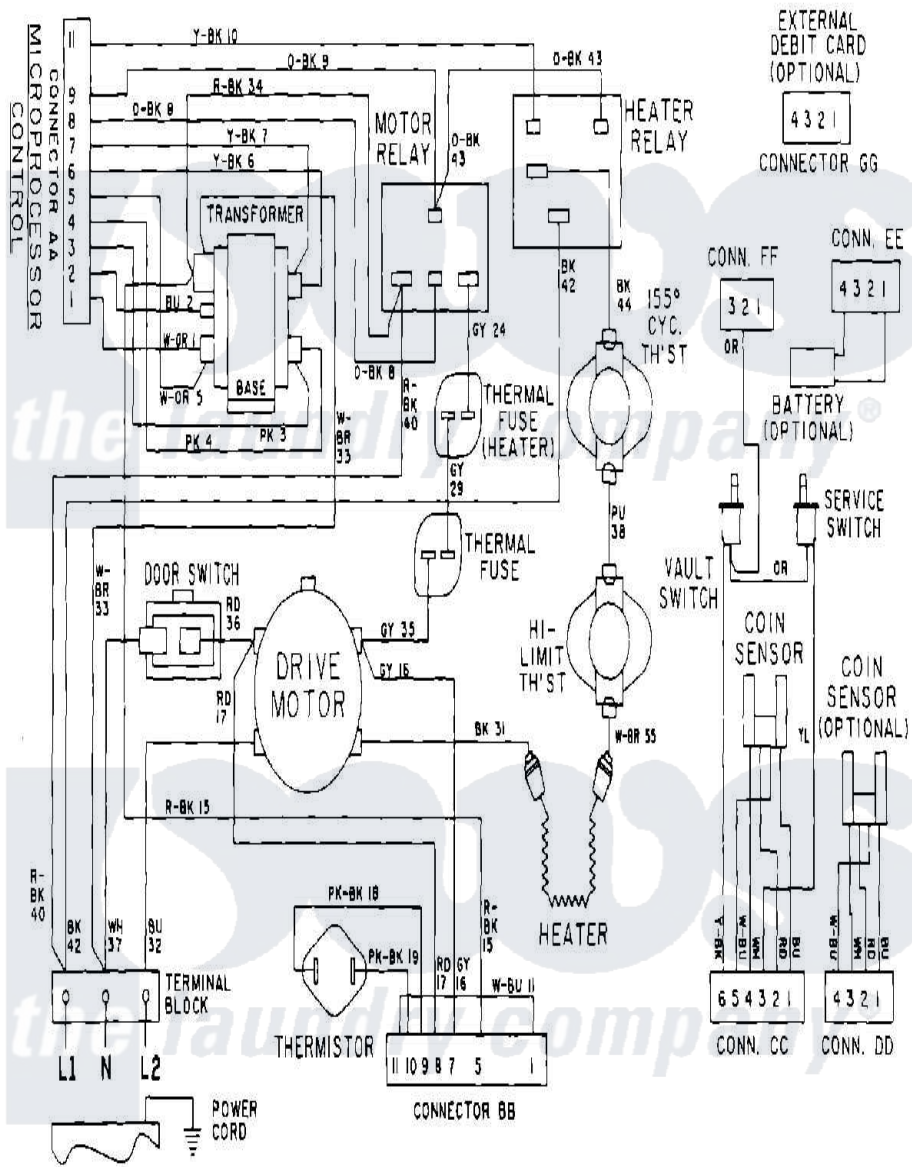

Maytag MDE12PSADW 05 - WIRING INFORMATION

Maytag Residential Maytag MDE12PSADW Dryer Parts Parts Diagram 05 - WIRING INFORMATION
 Click on the part number to view part

Item	Original Part Number	Replaced By	Status	Part Description
001	NLA		Not Available	WIRING INFORMATION