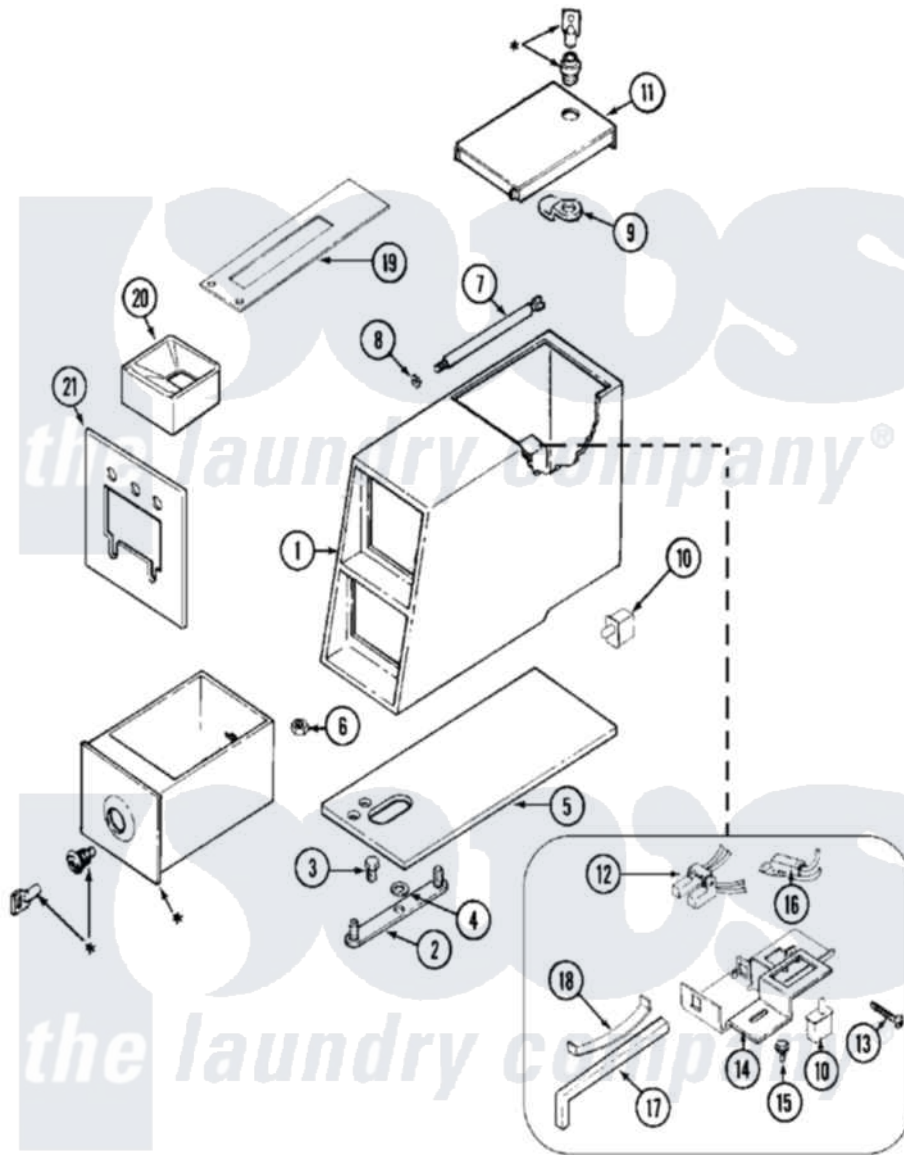

# Maytag MDE12PSADW 06 - CONTROL CENTER

**\*CONTACT YOUR COMMERCIAL LAUNDRY DISTRIBUTOR**

Maytag [Residential Maytag MDE12PSADW Dryer Parts](#) Parts Diagram 06 - CONTROL CENTER  
 Click on the part number to view part

Item	Original Part Number	Replaced By	Status	Part Description
001	22001871		Not Available	VAULT, COIN (WHT)
002	22001810		Not Available	STRAP, MOUNTING
003	211294	<a href="#">90767</a>		Screw, 8A X 3/8 HeX Washer Head Tapping
004	<a href="#">910309</a>			Washer, Mounting Strap
005	<a href="#">22001870</a>			Gasket, Coin Vault
006	Y052740	<a href="#">62739</a>		Nut, Lock
007	22001903	<a href="#">8576635</a>		Bolt
008	<a href="#">910387</a>			Lockwasher, Vault Assembly
009	NLA		Not Available	CAM, LOCKING
010	<a href="#">33001250</a>			Switch, Vault And Service Door
"	912012	<a href="#">3400409</a>		Screw
011	22001910	<a href="#">22003679</a>		Timer Access Door Assembly
012	<a href="#">206799</a>			Optic Switch Assembly
013	<a href="#">314665</a>			Screw, Switch Assembly
014	<a href="#">33001253</a>			Bracket, Sensor Switch

015	<a href="#">211605</a>		Bezel, Timer Dial
"	212276	<a href="#">W10116760</a>	Screw
016	<a href="#">208045</a>		Harness, Wire Sensor Switch To Circuit Brd
017	<a href="#">216442</a>		Rod, Actuator
018	<a href="#">33001252</a>		Spring, Switch Rod
019	22001812	<a href="#">22003416</a>	Actuator Kit
020	22001878	Not Available	CHUTE, COIN (REMOVED AT SERIES 24)
021	22001879	<a href="#">22001917</a>	Plate, Adaptor
022	NLA	Not Available	BRACE, COIN SLIDE