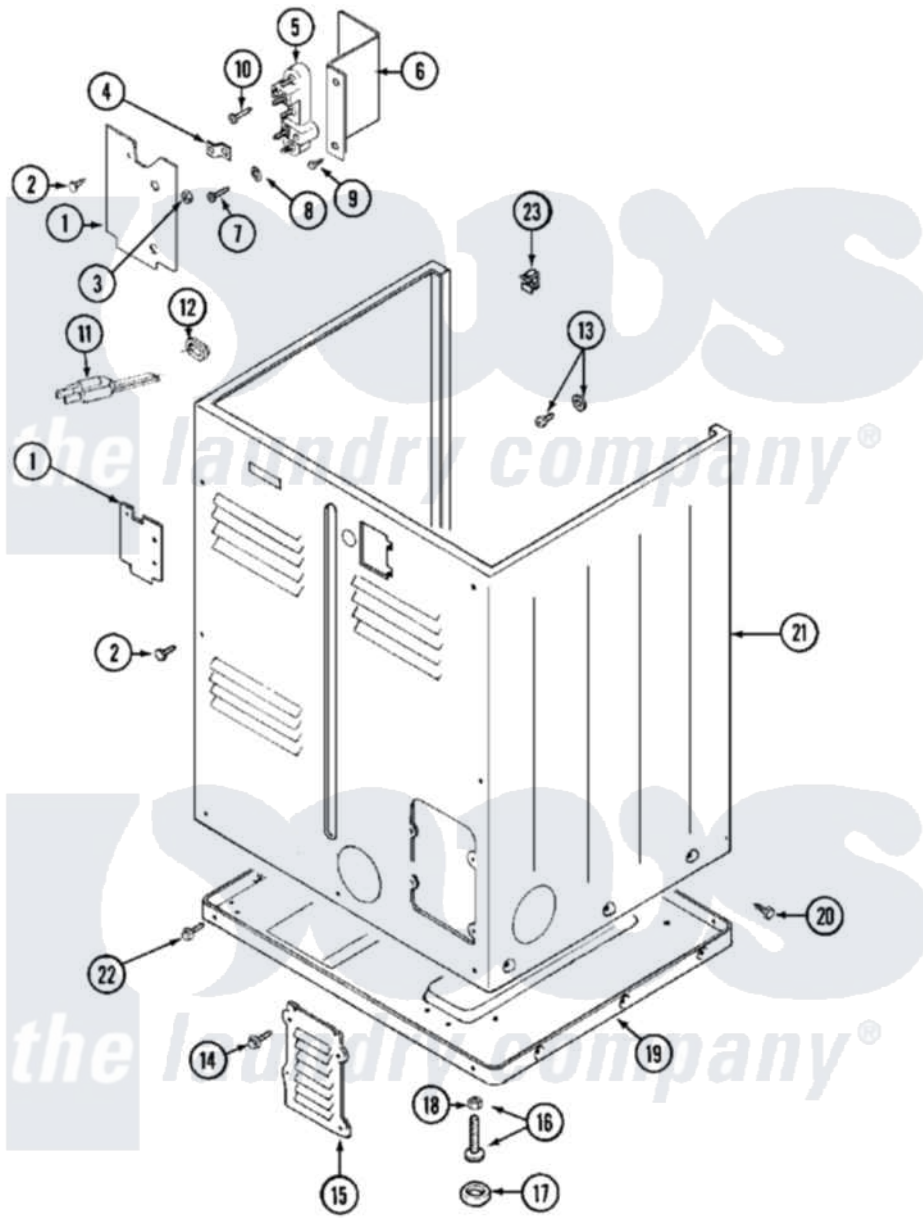

Maytag MDE12PSADW 08 - CABINET-REAR

Maytag Residential Maytag MDE12PSADW Dryer Parts Parts Diagram 08 - CABINET-REAR
 Click on the part number to view part

Item	Original Part Number	Replaced By	Status	Part Description
001	Y312905		Not Available	COVER, TERMINAL
002	Y313561			Screw----NA
003	311484	112432		Nut
004	Y312184			Strap, Grounding
005	33001244			Block, Terminal
006	Y312904			Bracket, Terminal Block
007	Y312209	W10001200		Screw
008	Y311270			Washer, Terminal Block
009	Y310632	1163839		Screw
010	NLA		Not Available	SCREW, GROUND STRAP
011	305168	33002916		Power Cord, Canadian 240V
"	33001246		Not Available	CORD, POWER
"	33001425			Locknut, Eared For Canadian
012	211881			Grommet, Cord Part Not Used- Gas Models Only
013	NLA		Not Available	SCREW & WASHER ASSY.
014	216423	3370225		Screw

015	Y312951		Not Available	ACCESS COVER, BACK
016	Y305086			Adjustable Leg And Nut
017	Y314137			Foot, Rubber
018	Y052740	62739		Nut, Lock
019	Y303361		Not Available	BASE ASSY. (UPPER & LOWER)
020	213007			Xfor Cabinet See Cabinet, Back
021	NLA		Not Available	CABINET (WHT)
022	Y313561			Screw---NA
"	Y310632	1163839		Screw
023	Y310376			Clip, Door Switch Harness