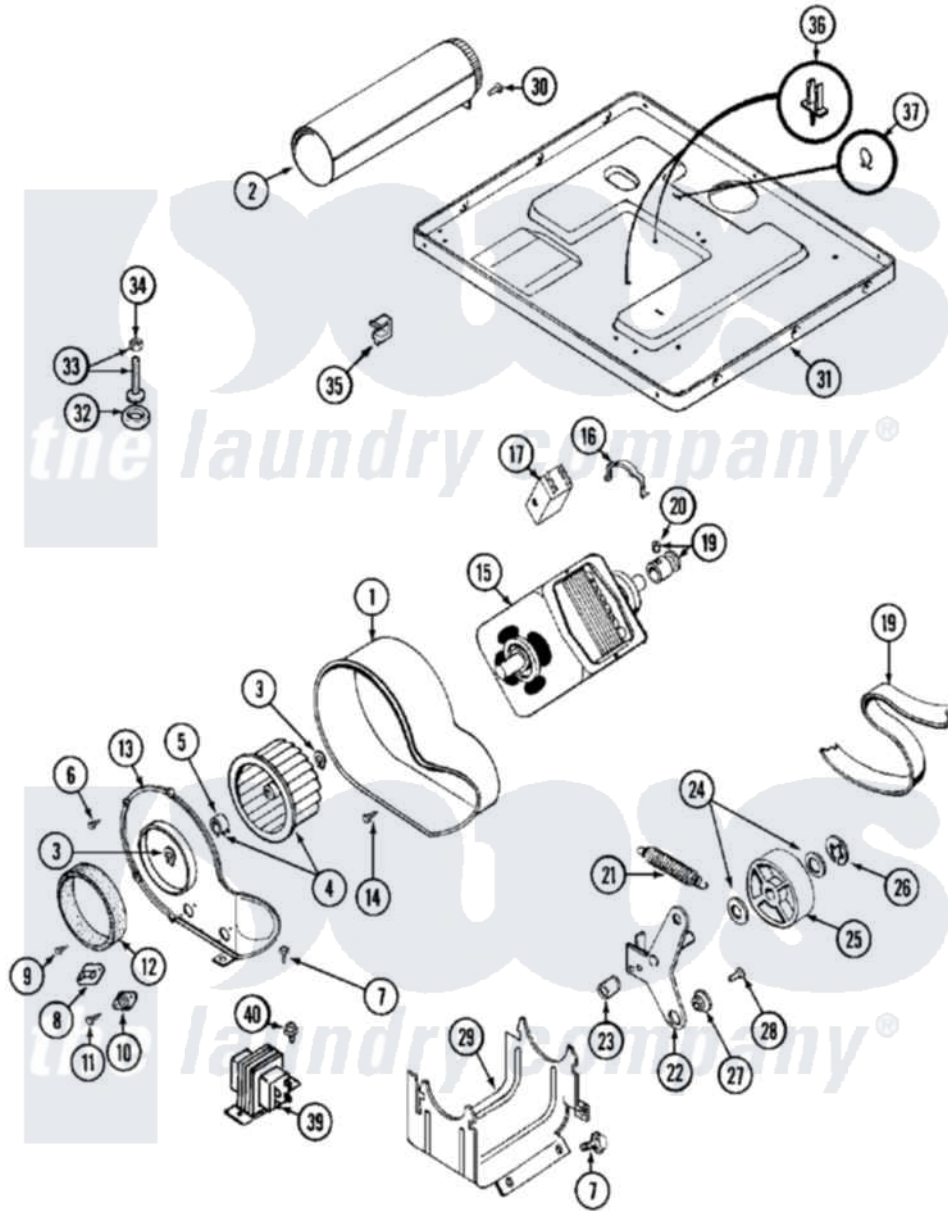

Maytag MDE12PSADW 09 - MOTOR DRIVE

Maytag [Residential Maytag MDE12PSADW Dryer Parts](#) Parts Diagram 09 - MOTOR DRIVE
 Click on the part number to view part

Item	Original Part Number	Replaced By	Status	Part Description
001	Y312893			Housing, Blower
002	Y303442			EXHAUST DUCT ASSEMBLY
003	410233	9703438		Ring-Retrn
004	Y303836			Blower Wheel Assembly And Clamp
005	312967			Clamp, Blower Housing
006	Y312961	W10116751		Screw
007	Y313561			Screw---NA
008	306056			Thermistor Temp. Control Part Not Used Mde/G26pc Only.
"	Y303391	33303391		Thermostat, Cycling
009	211294	90767		Screw, 8A X 3/8 HeX Washer Head Tapping
010	306604			Cut-Off, Thermal Part Not Used
011	NLA		Not Available	SCREW, THERMAL CUT-OFF
012	Y312901			Seal, Housing Cover
013	314778		Not Available	COVER, BLOWER HOUSING

014	314818	1163839	Screw
015	Y303358	W10410999	Motor-Drve
016	Y015825		Clip, Motor To Motor Support
017	306207	Not Available	(PROD. No.303358-8 & No.303358-9)
"	NLA	Not Available	SWITCH, MOTOR EXTERNAL START
"	Y303877	Not Available	SWITCH, MOTOR EXTERNAL START No.303358-2, No.303358-4, 303358-7
"	Y303879		Switch, Motor External Start
018	Y312959		Poly "V" Belt For Tumbler
019	Y305185	6-3051850	Pulley- MO
020	Y053241		Set Screw, Motor Pulley
021	Y303945		IDLER SPRING ASSY. W/PLUG
022	Y303363	6-3033630	Idler Arm
023	Y313582	W10116756	Spacer
024	Y312527		Washer, Idler Shaft
025	Y303705	6-3037050	Pulley- ID
026	312958	354987	Ring, Retaining
027	Y312894	315772	Sleeve, Idler Arm
028	Y014874		Screw, Idler Arm And Sleeve
029	NLA	Not Available	SUPPORT, MOTOR
030	Y310632	1163839	Screw
031	Y305084		Base Assembly
032	Y314137		Foot, Rubber
033	Y305086		Adjustable Leg And Nut
034	Y052740	62739	Nut, Lock
035	Y310376		Clip, Door Switch Harness
036	315471	22003298	Retainer, Wire
037	410490		Spring, Retainer Wire Harness
038	Y312961	W10116751	Screw
039	306199		Relay, Heater
040	Y251119	3177991	Screw