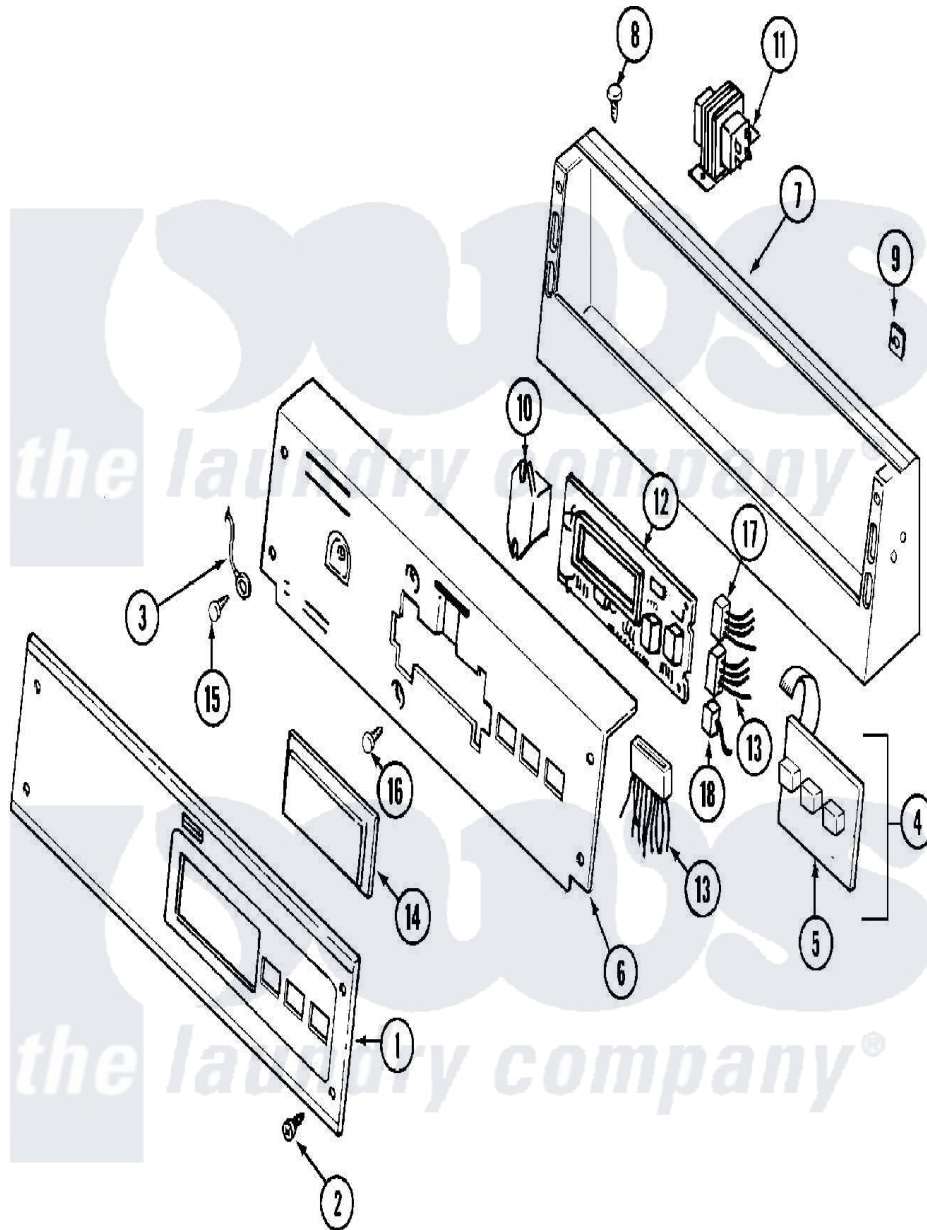

Maytag MDE12PSBCW 01 - CONTROL PANEL

Maytag [Residential Maytag MDE12PSBCW Dryer Parts](#) Parts Diagram 01 - CONTROL PANEL
 Click on the part number to view part

Item	Original Part Number	Replaced By	Status	Part Description
001	33001737			Panel, Control
002	215506			Screw, Control Panel Overlay
003	22001959			Wire, Ground
004	215527	W10140652		Screw, 6-20 X 1/2
"	306694			Backup Plate With Switch
005	215517	W10131113		Push Button
006	33001736		Not Available	PLATE, BACK-UP (WHT)
007	NLA		Not Available	CONSOLE (WHT)
008	212276	W10116760		Screw
009	215003			Fastener, Panel And Bracket
010	206824	W10133335		Relay, Motor
"	Y313559			Screw
011	211294	90767		Screw, 8A X 3/8 HeX Washer Head Tapping
"	22001960			Transformer
012	33001204			Stand-Off, Ccontrol Board
"	33001738	W10130081		Control Board

"	912077		Locknut, Reader Harness
013	314531		Connector, Edgeboard
"	33001743	33001879	Wire Harness, Main
"	33001879		Wire Harness, Main
"	NLA	Not Available	WIRE HARNESS, MAIN
014	22001962	W10131114	Cover, Display
015	211252		Screw, Ground Wire
016	215526		Screw, Circuit Board
017	22001965		Optic Switch Assembly
"	NLA	Not Available	CONNECTOR, EDGEBOARD- ---NA
018	22001361		Connector, Edgeboard
"	22001966		Harness, Sensor Switch