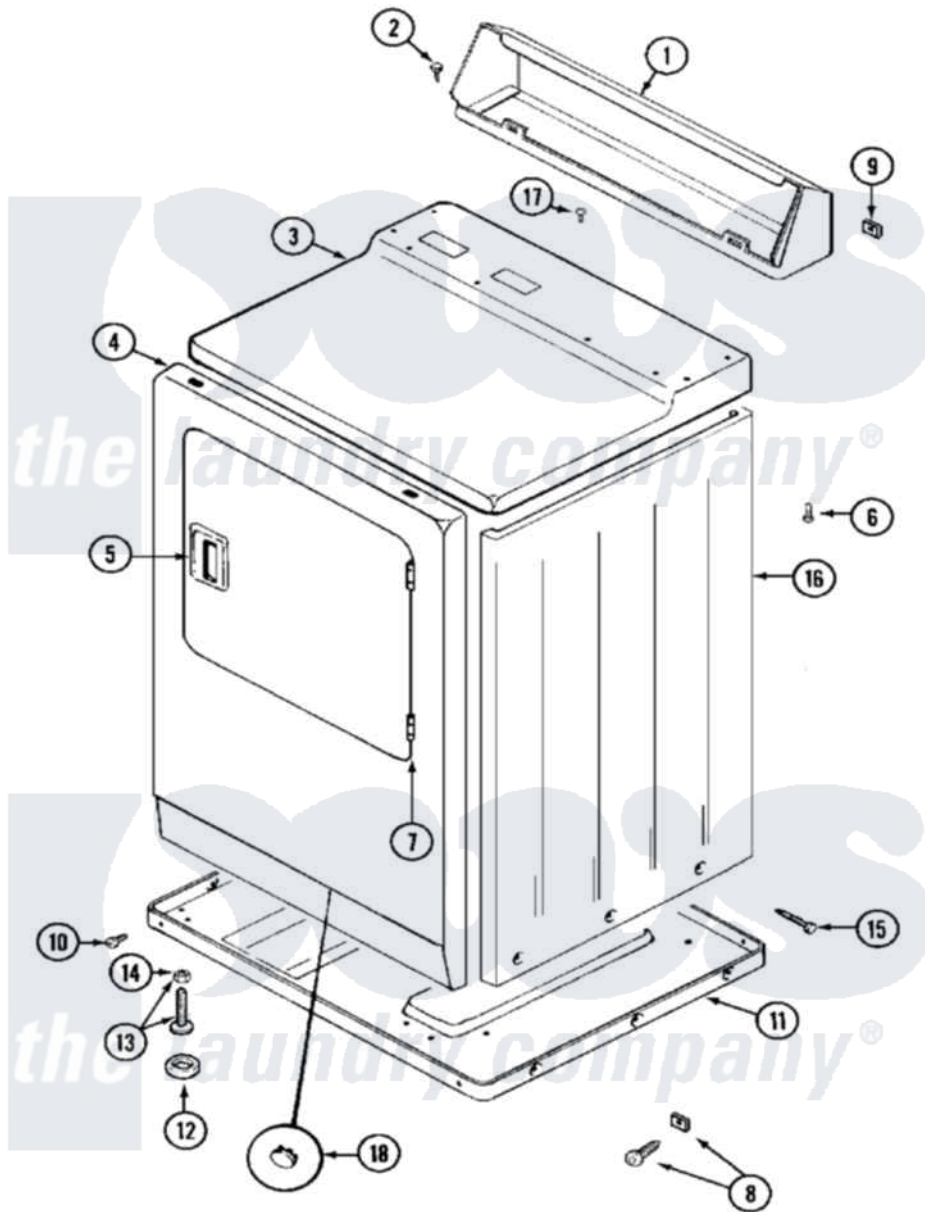

Maytag MDE12PSBCW 03 - CABINET-FRONT

Maytag [Residential Maytag MDE12PSBCW Dryer Parts](#) Parts Diagram 03 - CABINET-FRONT
 Click on the part number to view part

Item	Original Part Number	Replaced By	Status	Part Description
001	NLA		Not Available	CONSOLE (WHT)
002	212276	W10116760		Screw
003	33001740			Cover, Top
004	33001486	98008544		Screw
"	NLA		Not Available	PANEL, FRONT (WHT)---NA
005	33001241			Handle, Door
006	214354			Screw, Top Cover To Cabnt.
007	33001230			Hinge, Door
008	22001496			Front Panel Fastener And Screw
009	215075			Fastener, Control Panel To Console
010	Y313561			Screw---NA
"	Y310632	1163839		Screw
011	Y303361		Not Available	BASE ASSY. (UPPER & LOWER)
012	Y314137			Foot, Rubber

013	Y305086		Adjustable Leg And Nut	
014	Y052740	62739	Nut, Lock	
015	213007		Xfor Cabinet See Cabinet, Back	
016	NLA		Not Available	CABINET (WHT)
017	210186	3370225		Screw
018	33001614		Not Available	PLUG, FRONT PANEL (WHT)