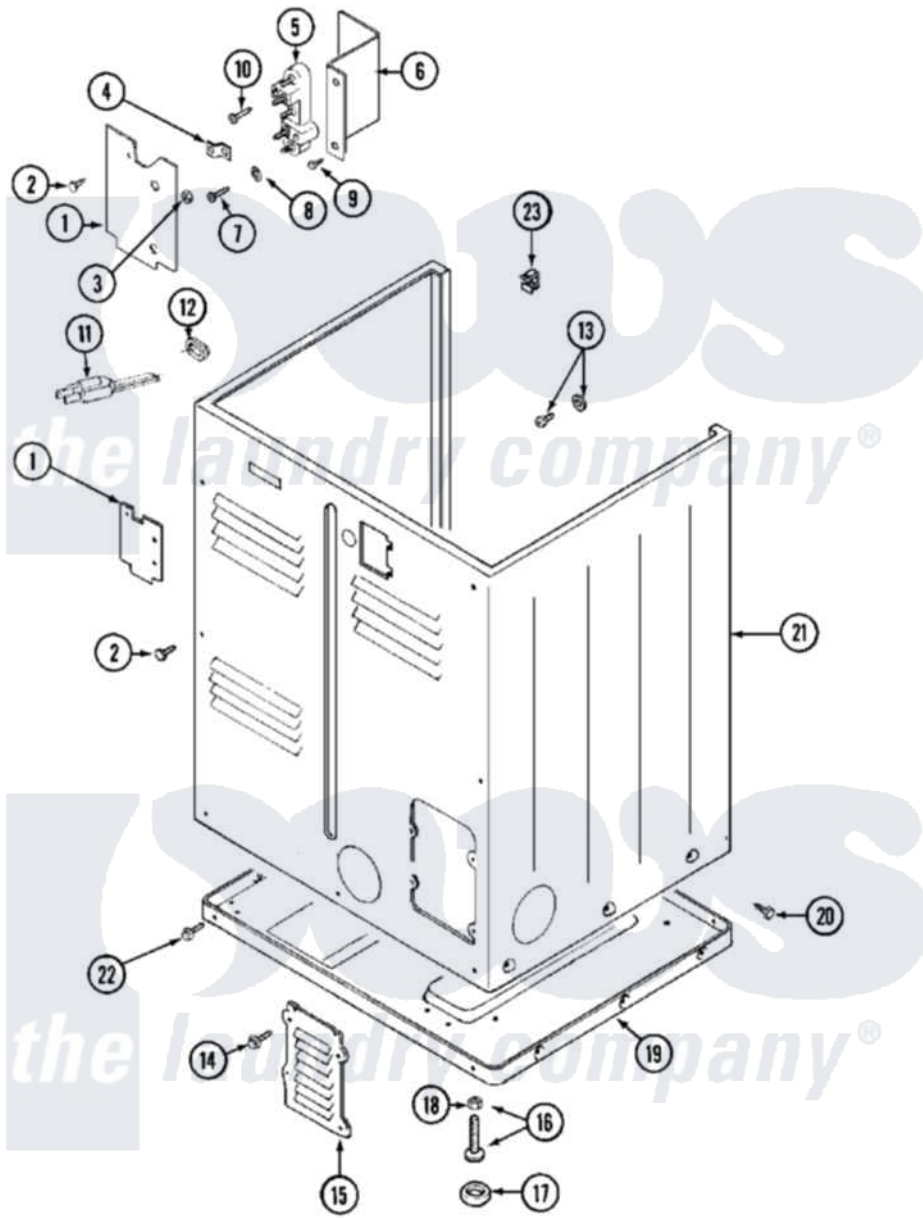

# Maytag MDE12PSBCW 05 - CABINET-REAR

Maytag Residential Maytag MDE12PSBCW Dryer Parts Parts Diagram 05 - CABINET-REAR  
 Click on the part number to view part

Item	Original Part Number	Replaced By	Status	Part Description
001	Y312905		Not Available	COVER, TERMINAL
002	<a href="#">Y313561</a>			Screw----NA
003	311484	<a href="#">112432</a>		Nut
004	<a href="#">Y312184</a>			Strap, Grounding
005	<a href="#">33001244</a>			Block, Terminal
006	<a href="#">Y312904</a>			Bracket, Terminal Block
007	Y312209	<a href="#">W10001200</a>		Screw
008	<a href="#">Y311270</a>			Washer, Terminal Block
009	Y310632	<a href="#">1163839</a>		Screw
010	NLA		Not Available	SCREW, GROUND STRAP
011	22001178	<a href="#">22003062</a>		Cord, Power
"	305168	<a href="#">33002916</a>		Power Cord, Canadian 240V
"	<a href="#">33001425</a>			Locknut, Eared For Canadian
012	<a href="#">211881</a>			Grommet, Cord Part Not Used- Gas Models Only
013	NLA		Not Available	SCREW & WASHER ASSY.
014	216423	<a href="#">3370225</a>		Screw

015	Y312951		Not Available	ACCESS COVER, BACK
016	<a href="#">Y305086</a>			Adjustable Leg And Nut
017	<a href="#">Y314137</a>			Foot, Rubber
018	Y052740	<a href="#">62739</a>		Nut, Lock
019	Y303361		Not Available	BASE ASSY. (UPPER & LOWER)
020	<a href="#">213007</a>			Xfor Cabinet See Cabinet, Back
021	NLA		Not Available	CABINET (WHT)
022	<a href="#">Y313561</a>			Screw---NA
"	Y310632	<a href="#">1163839</a>		Screw
023	<a href="#">Y310376</a>			Clip, Door Switch Harness