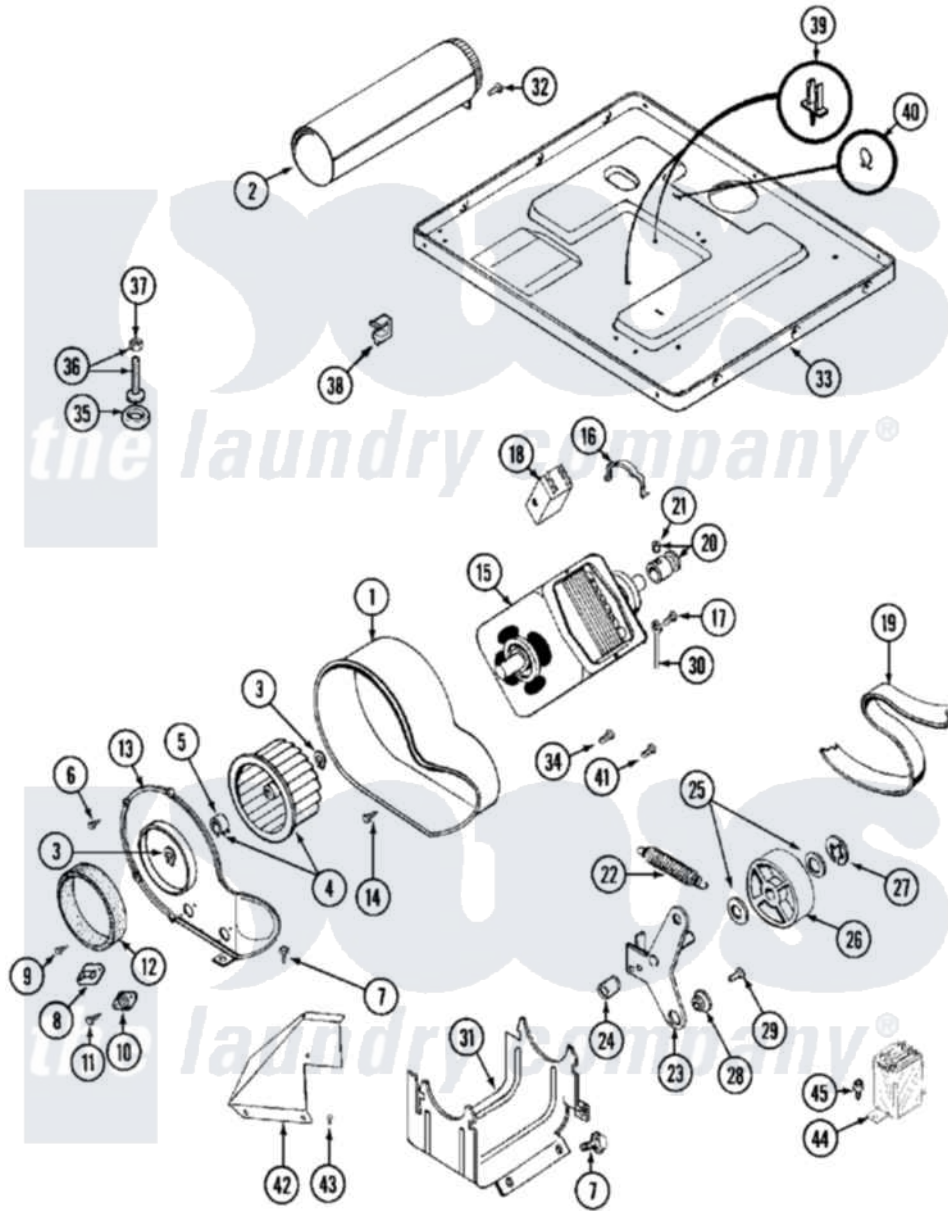

Maytag MDE12PSBCW 08 - MOTOR DRIVE

Maytag [Residential Maytag MDE12PSBCW Dryer Parts](#) Parts Diagram 08 - MOTOR DRIVE
 Click on the part number to view part

Item	Original Part Number	Replaced By	Status	Part Description
001	Y312893			Housing, Blower
002	Y303442			EXHAUST DUCT ASSEMBLY
003	410233	9703438		Ring-Retrn
004	Y303836			Blower Wheel Assembly And Clamp
005	312967			Clamp, Blower Housing
006	Y312961	W10116751		Screw
007	Y313561			Screw----NA
008	303392			Thermostat, Cycling
"	Y303391	33303391		Thermostat, Cycling
009	211294	90767		Screw, 8A X 3/8 HeX Washer Head Tapping
010	306604			Cut-Off, Thermal Part Not Used
011	NLA		Not Available	SCREW, THERMAL CUT-OFF
012	Y312901			Seal, Housing Cover
013	314778		Not Available	COVER, BLOWER HOUSING