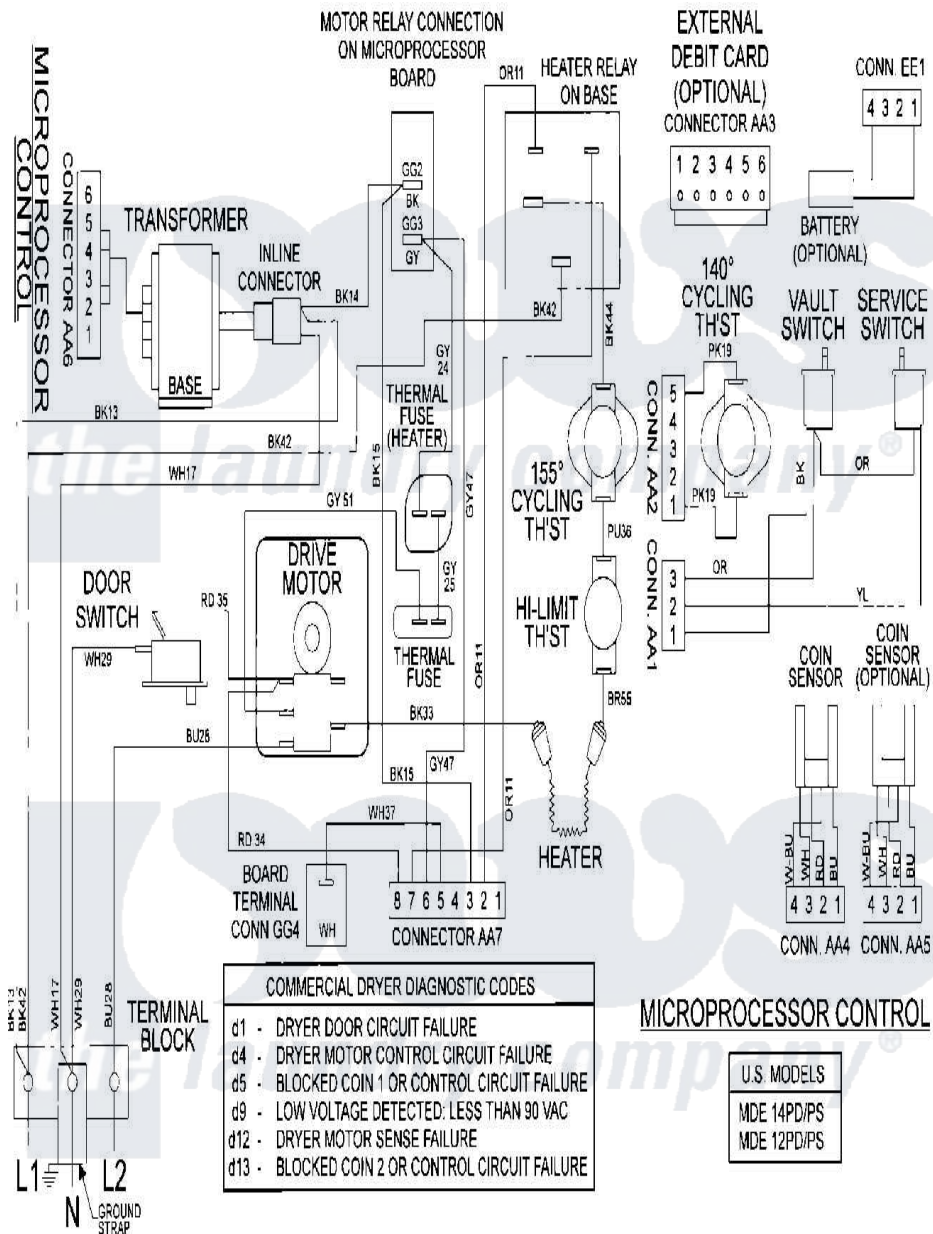

# Maytag MDE12PSBCW 09 - WIRING INFORMATION

Maytag Residential Maytag MDE12PSBCW Dryer Parts Parts Diagram 09 - WIRING INFORMATION  
Click on the part number to view part

Item	Original Part Number	Replaced By	Status	Part Description
001	NLA		Not Available	WIRING INFORMATION