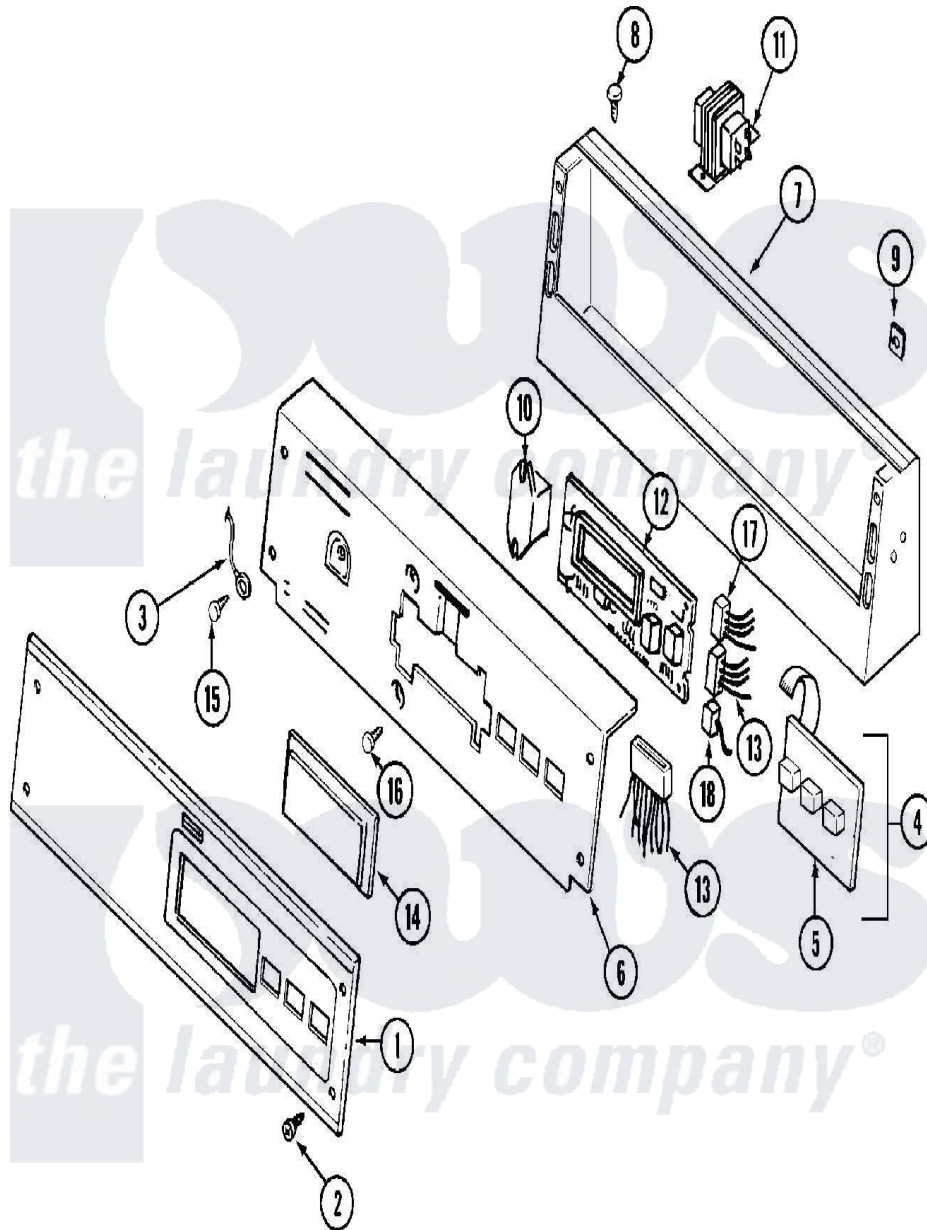

Maytag MDE12PSBDW 01 - CONTROL PANEL

Maytag [Residential Maytag MDE12PSBDW Dryer Parts](#) Parts Diagram 01 - CONTROL PANEL
 Click on the part number to view part

Item	Original Part Number	Replaced By	Status	Part Description
001	33001737			Panel, Control
002	215506			Screw, Control Panel Overlay
003	22001959			Wire, Ground
004	215527	W10140652		Screw, 6-20 X 1/2
"	306694			Backup Plate With Switch
005	215517	W10131113		Push Button
006	33001736		Not Available	PLATE, BACK-UP (WHT)
007	NLA		Not Available	CONSOLE (WHT)
008	212276	W10116760		Screw
009	215003			Fastener, Panel And Bracket
010	206824	W10133335		Relay, Motor
"	Y313559			Screw
011	211294	90767		Screw, 8A X 3/8 HeX Washer Head Tapping
"	22001960			Transformer
012	33001204			Stand-Off, Ccontrol Board
"	33001738	W10130081		Control Board

"	912077		Locknut, Reader Harness
013	314531		Connector, Edgeboard
"	33001743	33001879	Wire Harness, Main
"	33001879		Wire Harness, Main
"	NLA	Not Available	WIRE HARNESS, MAIN
014	22001962	W10131114	Cover, Display
015	211252		Screw, Ground Wire
016	215526		Screw, Circuit Board
017	22001965		Optic Switch Assembly
"	NLA	Not Available	CONNECTOR, EDGEBOARD- ---NA
018	22001361		Connector, Edgeboard
"	22001966		Harness, Sensor Switch