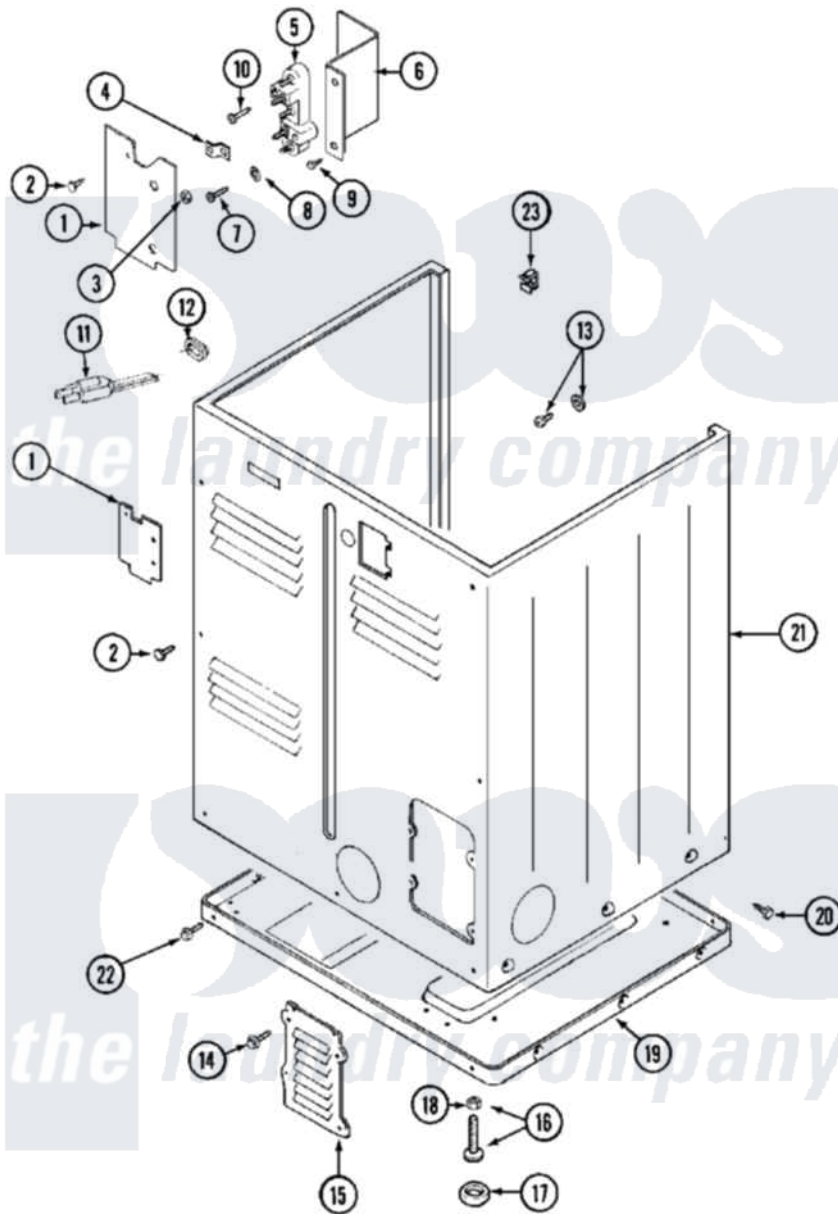

# Maytag MDE12PSBDW 05 - CABINET-REAR

Maytag Residential Maytag MDE12PSBDW Dryer Parts Parts Diagram 05 - CABINET-REAR  
 Click on the part number to view part

| Item | Original Part Number     | Replaced By               | Status        | Part Description                                |
|------|--------------------------|---------------------------|---------------|---|
| 001  | Y312905                  |                           | Not Available | COVER, TERMINAL                                 |
| 002  | <a href="#">Y313561</a>  |                           |               | Screw----NA                                     |
| 003  | 311484                   | <a href="#">112432</a>    |               | Nut   |
| 004  | <a href="#">Y312184</a>  |                           |               | Strap, Grounding                                |
| 005  | <a href="#">33001244</a> |                           |               | Block, Terminal                                 |
| 006  | <a href="#">Y312904</a>  |                           |               | Bracket, Terminal Block                         |
| 007  | Y312209                  | <a href="#">W10001200</a> |               | Screw   |
| 008  | <a href="#">Y311270</a>  |                           |               | Washer, Terminal Block                          |
| 009  | Y310632                  | <a href="#">1163839</a>   |               | Screw   |
| 010  | NLA                      |                           | Not Available | SCREW, GROUND STRAP                             |
| 011  | 22001178                 | <a href="#">22003062</a>  |               | Cord, Power                                     |
| "    | 305168                   | <a href="#">33002916</a>  |               | Power Cord, Canadian 240V                       |
| "    | <a href="#">33001425</a> |                           |               | Locknut, Eared For Canadian                     |
| 012  | <a href="#">211881</a>   |                           |               | Grommet, Cord Part Not Used-<br>Gas Models Only |
| 013  | NLA                      |                           | Not Available | SCREW & WASHER ASSY.                            |
| 014  | 216423                   | <a href="#">3370225</a>   |               | Screw   |