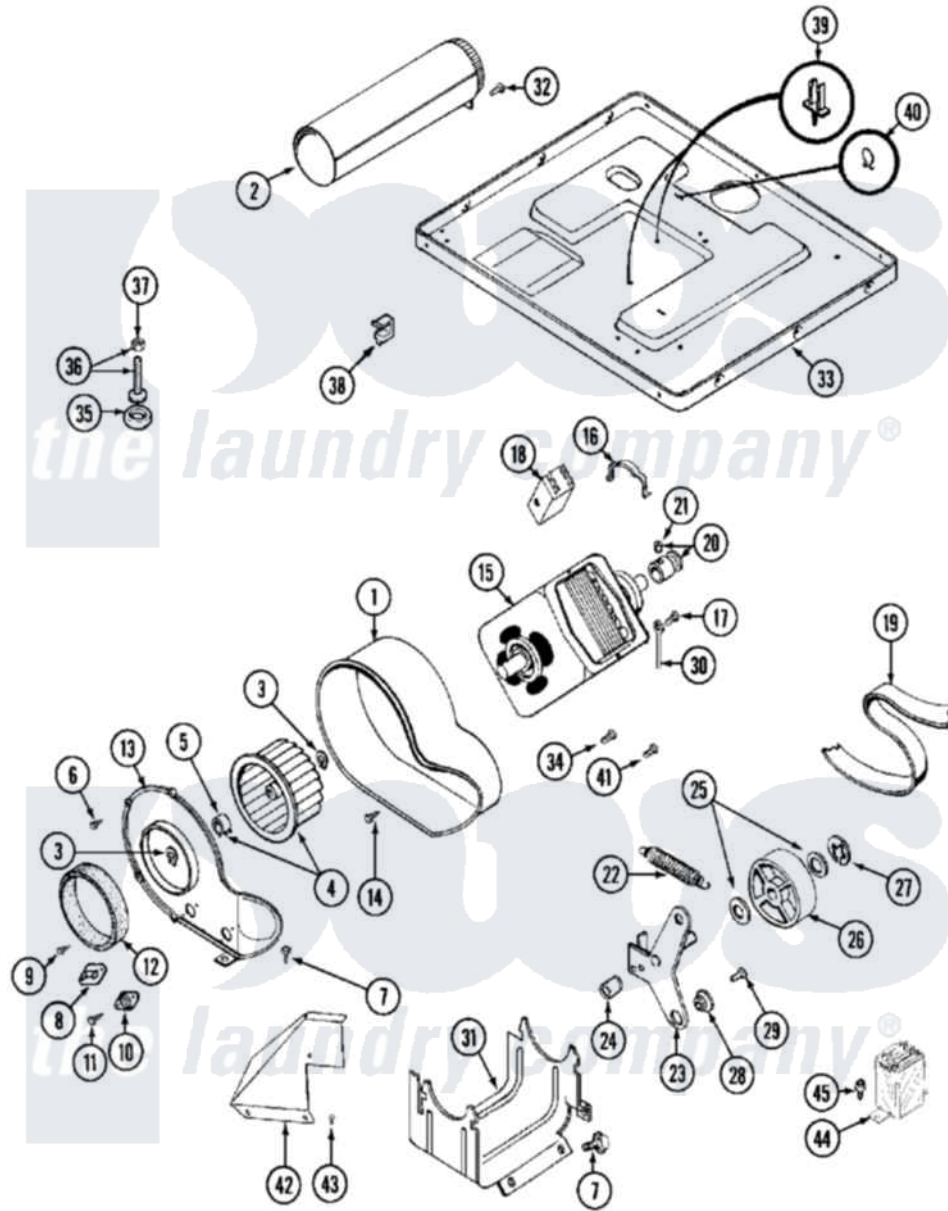

Maytag MDE12PSBDW 08 - MOTOR DRIVE

Maytag Residential Maytag MDE12PSBDW Dryer Parts Parts Diagram 08 - MOTOR DRIVE
 Click on the part number to view part

Item	Original Part Number	Replaced By	Status	Part Description
001	Y312893			Housing, Blower
002	Y303442			EXHAUST DUCT ASSEMBLY
003	410233	9703438		Ring-Retrn
004	Y303836			Blower Wheel Assembly And Clamp
005	312967			Clamp, Blower Housing
006	Y312961	W10116751		Screw
007	Y313561			Screw----NA
008	303392			Thermostat, Cycling
"	Y303391	33303391		Thermostat, Cycling
009	211294	90767		Screw, 8A X 3/8 HeX Washer Head Tapping
010	306604			Cut-Off, Thermal Part Not Used
011	NLA		Not Available	SCREW, THERMAL CUT-OFF
012	Y312901			Seal, Housing Cover
013	314778		Not Available	COVER, BLOWER HOUSING