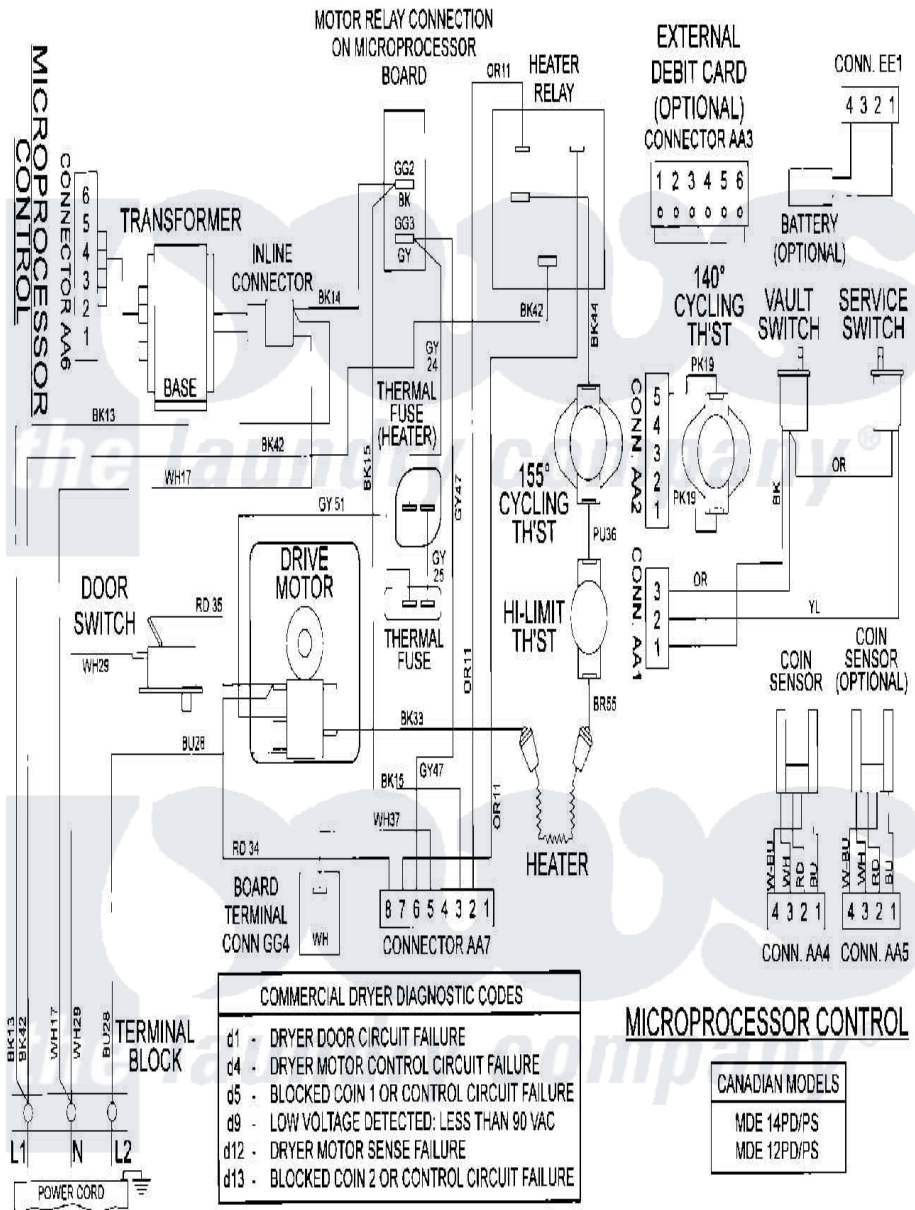

Maytag MDE12PSBDW 09 - WIRING INFORMATION

Maytag [Residential Maytag MDE12PSBDW Dryer Parts](#) Parts Diagram 09 - WIRING INFORMATION
 Click on the part number to view part

Item	Original Part Number	Replaced By	Status	Part Description
001	NLA		Not Available	WIRING INFORMATION