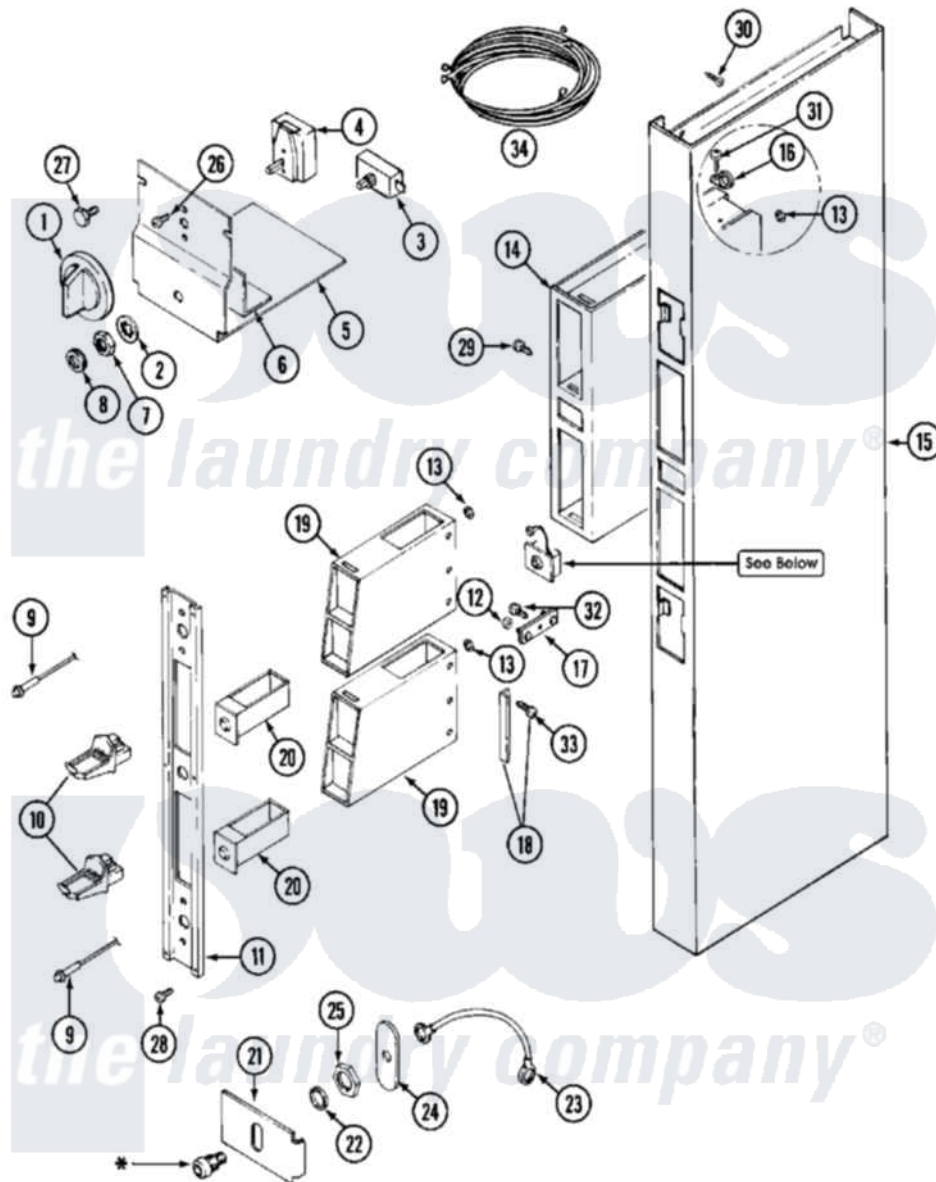

Maytag MDE13CSACL 01 - CONTROL CENTER SHROUD

* Contact your Commercial Distributor For Security Items.

Maytag [Residential Maytag MDE13CSACL Dryer Parts](#) Parts Diagram 01 - CONTROL CENTER SHROUD
 Click on the part number to view part

Item	Original Part Number	Replaced By	Status	Part Description
001	205663			Knob For Selector Switch
002	312751			Lockwasher, Start Switch
003	306940	W10149462		Switch, Push-To-Start
004	307253			Switch, Cycle Selector
005	Y314261			Switch And Relay Bracket
006	NLA		Not Available	INSULATOR, SWITCH
007	Y312706	422617		Nut
008	Y312702			Knurled Nut, Start Switch
009	303963		Not Available	LIGHT, INDICATOR
"	NLA		Not Available	LIGHT, INDICATOR
010	NLA		Not Available	SLIDE, MAYTAG COIN
011	NLA		Not Available	PANEL, VAULT
012	Y052740	62739		Nut, Lock
013	Y313671	33001303		Grommet, Plate Hole
014	211294	90767		Screw, 8A X 3/8 HeX Washer Head Tapping
"	305534		Not Available	VAULT ASSEMBLY

"	Y313559		Screw
015	211294	90767	Screw, 8A X 3/8 HeX Washer Head Tapping
"	NLA		Not Available SHROUD, CONTROL (WHT)
"	NLA		Not Available SCREW, SHROUD
016	910768	M0280301	Tie Electr
017	22001810		Not Available STRAP, MOUNTING
018	NLA		Not Available STOP, COIN METER
019	Y307081		Coin Meter Weld Assembly
"	NLA		Not Available (ALM)
020	205423	208883	Coin Box K
"	205423L	208883	Coin Box K
021	313428		Not Available PLATE FOR LATCH
022	NLA		Not Available WASHER, LATCH
023	211168	W10139210	Screw, 8-18 X 5/16
"	Y303981		Ground Wire For Latch
024	Y313427	206637	Lock Kit
025	212328	W10139762	Hex Nut, 3/4-27
026	Y313588	488234	Screw 8-32 X 1/4
027	212276	W10116760	Screw
028	Y313424		Screw, Vault Panel
029	211294	90767	Screw, 8A X 3/8 HeX Washer Head Tapping
"	Y313559		Screw
030	213648	98165	Screw
031	211168	W10139210	Screw, 8-18 X 5/16
032	212276	W10116760	Screw
033	Y014872		Screw, Coin Meter Stop -
034	33001515		Wire Harness, Main
"	33001516		(LWR)
"	33001558		Wire Harness, Main
"	33001559		(UPR)
"	33001564		Wire Harness, Main
"	33001565		(LWR)