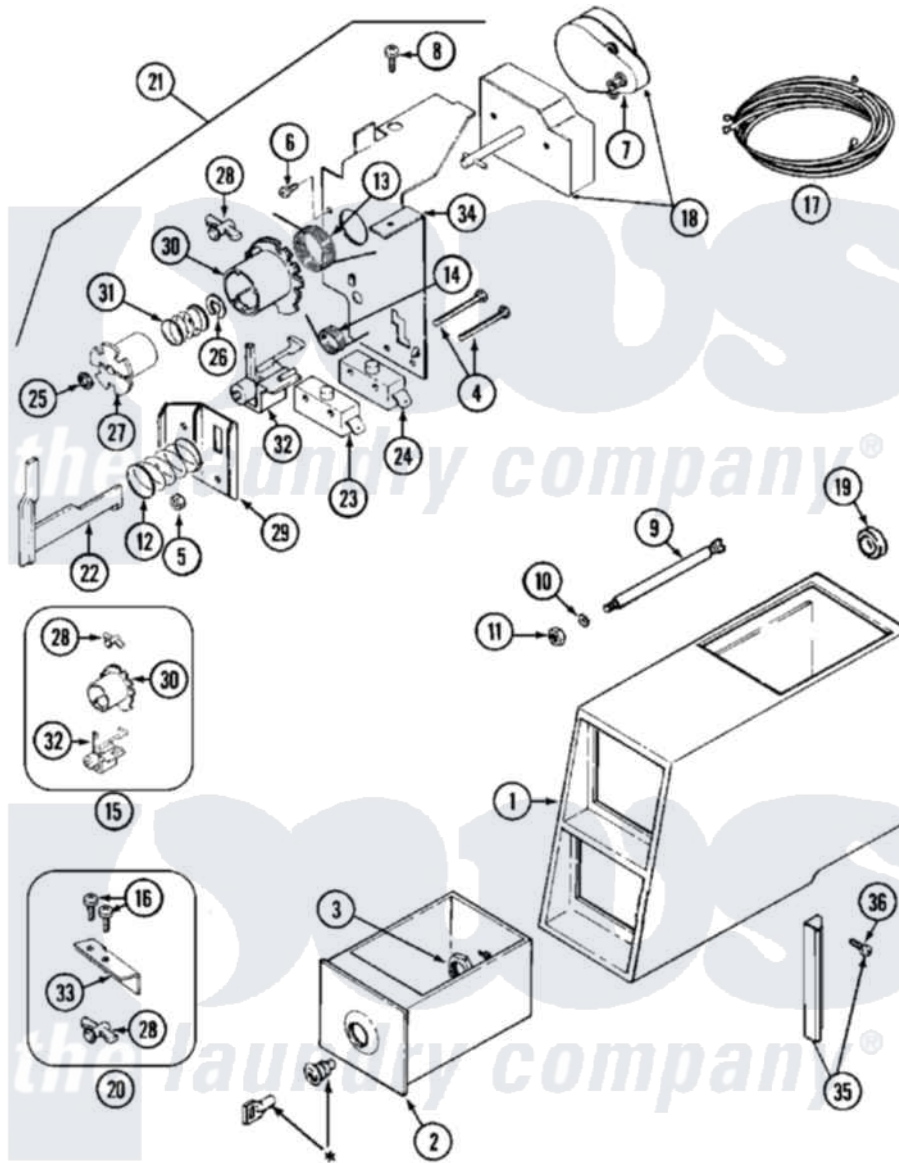

# Maytag MDE13CSACL 02 - CONTROL CENTER

\* CONTACT YOUR COMMERCIAL LAUNDRY DISTRIBUTOR

Maytag [Residential Maytag MDE13CSACL Dryer Parts](#) Parts Diagram 02 - CONTROL CENTER  
 Click on the part number to view part

Item	Original Part Number	Replaced By	Status	Part Description
001	<a href="#">Y307081</a>			Coin Meter Weld Assembly
"	NLA		Not Available	(ALM)
002	205423	<a href="#">208883</a>		Coin Box K
"	205423L	<a href="#">208883</a>		Coin Box K
003	212328	<a href="#">W10139762</a>		Hex Nut, 3/4-27
004	<a href="#">315277</a>			Screw
005	Y052634	<a href="#">701719</a>		Nut, Hex
006	910708	<a href="#">488234</a>		Screw 8-32 X 1/4
007	<a href="#">305870</a>			Timer Motor
"	306527	<a href="#">305812</a>		Timer
008	211168	<a href="#">W10139210</a>		Screw, 8-18 X 5/16
009	<a href="#">215559</a>			Bolt, Coin Slide Locking
010	<a href="#">910387</a>			Lockwasher, Vault Assembly
011	<a href="#">Y052721</a>			Nut, Terminal Block Plate
012	NLA		Not Available	SPRING, HELICAL
013	<a href="#">314331</a>			Spring, Torsion Return